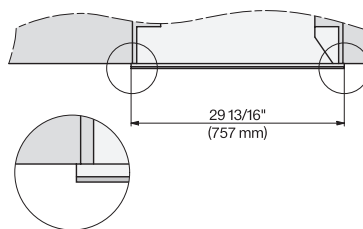

CVA7370, CVA7775, CVA7875, installation drawing, view from above, 30 Inch, Proud