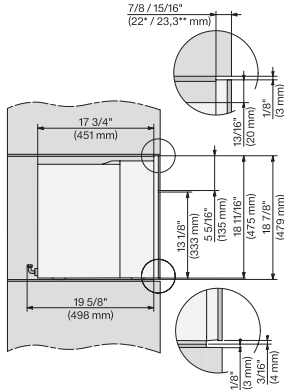

CVA 7875

Built-in coffee machine with DirectWater

Perfectly combinable design with CoffeeSelect + AutoDescal for highest demands.

CVA7775, CVA7875, installation drawing, side view, 30 Inch, Flush inset *(Footnote)

7/8" – 22* mm – Glass, 15/16" – 23.3** mm – Stainless steel