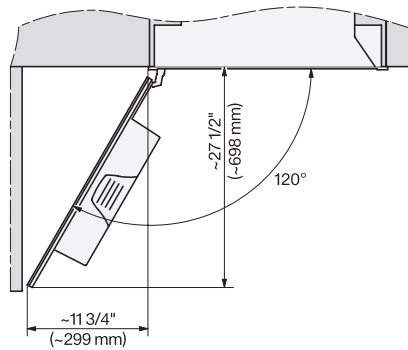

Technical data	
Niche width min in in.(mm)	28 5/8 (724)
Niche width max in in.(mm)	28 3/4 (728)
Niche height min in in.(mm)	18 1/8 (460)
Niche height max in in.(mm)	18 5/8 (472)
Niche depth in in.(mm)	24 1/8 (610)
Height-adjustable serving spout in inches (cm)	6 1/2 (16.5)
Height-adjustable serving spout in inches (cm)	15/8 (4.0)
Appliance width in in.(mm)	29 7/8 (757)
Appliance height in in.(mm)	18 7/8 (479)
Appliance depth in in.(mm)	18 7/8 (478)
Depth with door open in in.(cm)	48 3/4 (123.8)
Total connected load in kW	1.45
Voltage in V	120
Fuse rating in A	15
Number of phases	1
Length of electrical wire in ft (m)	6 (2.0)
Standard accessories	
Glass milk container	•
Descaling cartridge	•
AutoCleaner	•
Available display languages	
Available display languages via MultiLingua	[?][?][?][?][?][?][?], [?] [?], [?][?][?][?], deutsch, dansk, english, english (AU), english (CA), english (GB), english (US), suomi, français, français (CA), français (FR), ελληνικά, italiano, [?][?][?], [?][?][?], hrvatski, bahasa malaysia, nederlands, norsk, polski, portuguais, română, русский, svenska, srpski, slovenčina, slovenščina, español, čeština, türkçe, українська, magyar

7/8" – 22* mm – Glass, 15/16" – 23.3** mm – Stainless steel

CVA7370, CVA7775, CVA7875, installation drawing, view from above, 30 Inch, Flush inset

CVA7370, CVA7775, CVA7875, installation drawing, view from above, 30 Inch, Flush inset

A – Cut-out (1 1/2" x 20" / 38 mm x 508 mm) in the bottom of the cabinet for power cord and ventilation, – Electrical and water supplies are recommended to be placed in adjacent cabinetry., Additional cabinet depth is required when placing the electrical and water supplies behind the appliance., E = Electric connection, W = Water connection

CVA7370, CVA7775, CVA7875, installation drawing, view from above, 30 Inch, Proud

CVA7370, CVA7775, CVA7875, installation drawing, view from above, 30 Inch, Flush

CVA7370, CVA7775, CVA7875, installation drawing, view from above, 30 Inch, Proud