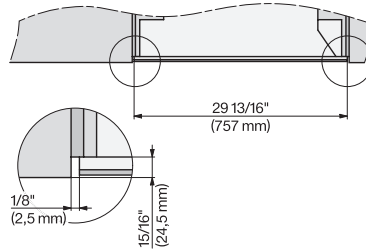

Technical data	
Niche width min in in.(mm)	28 5/8 (724)
Niche width max in in.(mm)	28 3/4 (728)
Niche height min in in.(mm)	18 1/8 (460)
Niche height max in in.(mm)	18 5/8 (472)
Niche depth in in.(mm)	24 1/8 (610)
Height-adjustable serving spout in inches (cm)	6 1/2 (16.5)
Height-adjustable serving spout in inches (cm)	15/8 (4.0)
Appliance width in in.(mm)	29 7/8 (757)
Appliance height in in.(mm)	18 7/8 (479)
Appliance depth in in.(mm)	18 7/8 (478)
Depth with door open in in.(cm)	48 3/4 (123.8)
Total connected load in kW	1.45
Voltage in V	120
Fuse rating in A	15
Number of phases	1
Length of electrical wire in ft (m)	6 (2.0)
Standard accessories	
Glass milk container	•
Descaling cartridge	•
AutoCleaner	•
Available display languages	
Available display languages via MultiLingua	[?][?][?][?][?][?][?], [?] [?], [?][?][?][?], deutsch, dansk, english, english (AU), english (CA), english (GB), english (US), suomi, français, français (CA), français (FR), ελληνικά, italiano, [?][?][?], [?][?][?], hrvatski, bahasa malaysia, nederlands, norsk, polski, portuguais, română, русский, svenska, srpski, slovenčina, slovenščina, español, čeština, türkçe, українська, magyar

7/8" – 22* mm – Glass, 15/16" – 23.3** mm – Stainless steel

CVA7370, CVA7775, CVA7875, installation drawing, view from above, 30 Inch, Flush inset

CVA7370, CVA7775, CVA7875, installation drawing, view from above, 30 Inch, Flush inset

CVA7370, CVA7775, CVA7875, installation drawing, view from above, 30 Inch, Flush inset

CVA7370, CVA7775, CVA7875, installation drawing, view from above, 30 Inch, Flush inset

CVA7370, CVA7775, CVA7875, installation drawing, built in, 30 Inch, Flush inset

CVA7775, CVA7875, installation drawing, side view, 30 Inch, Proud

7/8" – 22* mm – Glass, 15/16" – 23.3** mm – Stainless steel