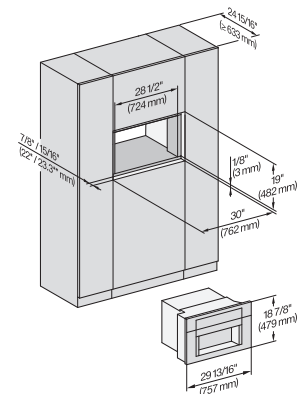

Technical data	
Niche width min in in.(mm)	28 5/8 (724)
Niche width max in in.(mm)	28 3/4 (728)
Niche height min in in.(mm)	18 1/8 (460)
Niche height max in in.(mm)	18 5/8 (472)
Niche depth in in.(mm)	24 1/8 (610)
Height-adjustable serving spout in inches (cm)	6 1/2 (16.5)
Height-adjustable serving spout in inches (cm)	15/8 (4.0)
Appliance width in in.(mm)	29 7/8 (757)
Appliance height in in.(mm)	18 7/8 (479)
Appliance depth in in.(mm)	18 7/8 (478)
Depth with door open in in.(cm)	48 3/4 (123.8)
Total connected load in kW	1.45
Voltage in V	120
Fuse rating in A	15
Number of phases	1
Length of electrical wire in ft (m)	6 (2.0)
Standard accessories	
Glass milk container	•
Descaling cartridge	•
AutoCleaner	•
Available display languages	
Available display languages via MultiLingua	[?][?][?][?][?][?][?], [?] [?], [?][?][?][?], deutsch, dansk, english, english (AU), english (CA), english (GB), english (US), suomi, français, français (CA), français (FR), ελληνικά, italiano, [?][?][?], [?][?][?], hrvatski, bahasa malaysia, nederlands, norsk, polski, portuguais, română, русский, svenska, srpski, slovenčina, slovenščina, español, čeština, türkçe, українська, magyar

7/8" – 22* mm – Glass, 15/16" – 23.3** mm – Stainless steel

CVA7370, CVA7775, CVA7875, installation drawing, view from above, 30 Inch, Flush inset

CVA7370, CVA7775, CVA7875, installation drawing, view from above, 30 Inch, Flush inset

CVA7370, CVA7775, CVA7875, installation drawing, view from above, 30 Inch, Flush inset

CVA7370, CVA7775, CVA7875, installation drawing, view from above, 30 Inch, Flush inset

CVA7370, CVA7775, CVA7875, installation drawing, built in, 30 Inch, Flush inset

CVA7775, CVA7875, installation drawing, side view, 30 Inch, Proud

7/8" – 22* mm – Glass, 15/16" – 23.3** mm – Stainless steel