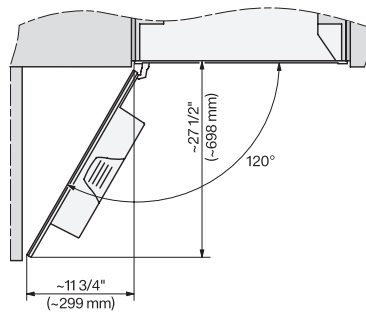

Technical data	
Niche width min in in.(mm)	28 5/8 (724)
Niche width max in in.(mm)	28 3/4 (728)
Niche height min in in.(mm)	18 1/8 (460)
Niche height max in in.(mm)	18 5/8 (472)
Niche depth in in.(mm)	24 1/8 (610)
Height-adjustable serving spout in inches (cm)	6 1/2 (16.5)
Height-adjustable serving spout in inches (cm)	15/8 (4.0)
Appliance width in in.(mm)	29 7/8 (757)
Appliance height in in.(mm)	18 7/8 (479)
Appliance depth in in.(mm)	18 7/8 (478)
Depth with door open in in.(cm)	48 3/4 (123.8)
Total connected load in kW	1.45
Voltage in V	120
Fuse rating in A	15
Number of phases	1
Length of electrical wire in ft (m)	6 (2.0)
Standard accessories	
Glass milk container	•
Descaling cartridge	•
AutoCleaner	•
Available display languages	
Available display languages via MultiLingua	[?][?][?][?][?][?][?], [?] [?], [?][?][?][?], deutsch, dansk, english, english (AU), english (CA), english (GB), english (US), suomi, français, français (CA), français (FR), ελληνικά, italiano, [?][?][?], [?][?][?], hrvatski, bahasa malaysia, nederlands, norsk, polski, portuguais, română, русский, svenska, srpski, slovenčina, slovenščina, español, čeština, türkçe, українська, magyar

7/8" – 22* mm – Glass, 15/16" – 23.3** mm – Stainless steel

CVA7370, CVA7775, CVA7875, installation drawing, view from above, 30 Inch, Flush inset

CVA7370, CVA7775, CVA7875, installation drawing, view from above, 30 Inch, Flush inset

CVA7370, CVA7775, CVA7875, installation drawing, view from above, 30 Inch, Flush inset

CVA7370, CVA7775, CVA7875, installation drawing, view from above, 30 Inch, Flush inset

CVA7370, CVA7775, CVA7875, installation drawing, built in, 30 Inch, Flush inset

CVA7775, CVA7875, installation drawing, side view, 30 Inch, Proud

7/8" – 22* mm – Glass, 15/16" – 23.3** mm – Stainless steel