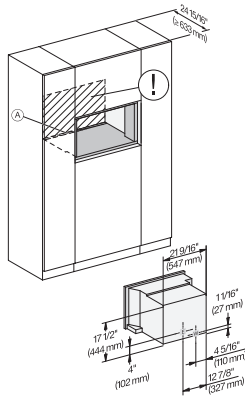

CVA 7875

Built-in coffee machine with DirectWater

Perfectly combinable design with CoffeeSelect + AutoDescalce for highest demands.

CVA7775, CVA7875, installation drawing, 30 Inch, Flush insert

A – Cut-out (1 1/2" x 20" / 38 mm x 508 mm) in the bottom of the cabinet for power cord and ventilation, – Electrical and water supplies are recommended to be placed in adjacent cabinetry., Additional cabinet depth is required when placing the electrical and water supplies behind the appliance., E = Electric connection, W = Water connection