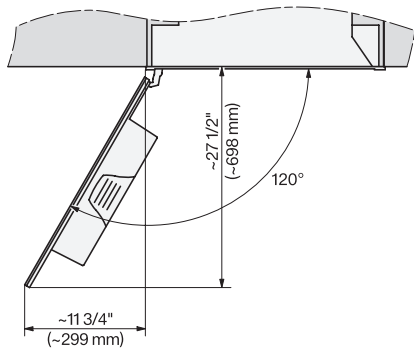

CVA 7875

Built-in coffee machine with DirectWater

Perfectly combinable design with CoffeeSelect + AutoDescalce for highest demands.

A – Cut-out (1 1/2" x 20" / 38 mm x 508 mm) in the bottom of the cabinet for power cord and ventilation, – Electrical and water supplies are recommended to be placed in adjacent cabinetry., Additional cabinet depth is required when placing the electrical and water supplies behind the appliance., E = Electric connection, W = Water connection

CVA7370, CVA7775, CVA7875, installation drawing, view from above, 30 Inch, Proud

CVA7370, CVA7775, CVA7875, installation drawing, view from above, 30 Inch, Flush