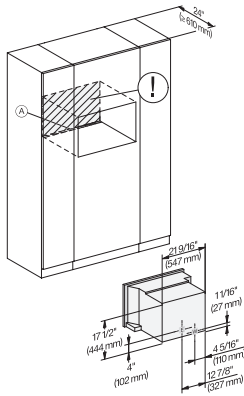

CVA7370, CVA7775, CVA7875, installation drawing, view from above, 30 Inch, Proud

CVA 7875

Built-in coffee machine with DirectWater

Perfectly combinable design with CoffeeSelect + AutoDescal for highest demands.

CVA7775, CVA7875, installation drawing, installation, 30 Inch, Proud

A – Cut-out (1 1/2" x 20" / 38 mm x 508 mm) in the bottom of the cabinet for power cord and ventilation, – Electrical and water supplies are recommended to be placed in adjacent cabinetry., Additional cabinet depth is required when placing the electrical and water supplies behind the appliance., E = Electric connection, W = Water connection