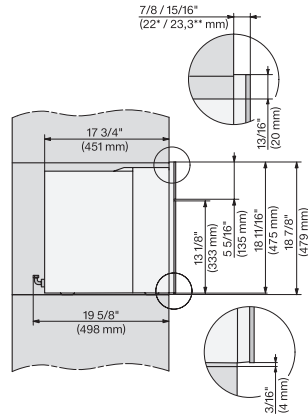

Technical data	
Niche width min in in.(mm)	28 5/8 (724)
Niche width max in in.(mm)	28 3/4 (728)
Niche height min in in.(mm)	18 1/8 (460)
Niche height max in in.(mm)	18 5/8 (472)
Niche depth in in.(mm)	24 1/8 (610)
Height-adjustable serving spout in inches (cm)	6 1/2 (16.5)
Height-adjustable serving spout in inches (cm)	15/8 (4.0)
Appliance width in in.(mm)	29 7/8 (757)
Appliance height in in.(mm)	18 7/8 (479)
Appliance depth in in.(mm)	18 7/8 (478)
Depth with door open in in.(cm)	48 3/4 (123.8)
Total connected load in kW	1.45
Voltage in V	120
Fuse rating in A	15
Number of phases	1
Length of electrical wire in ft (m)	6 (2.0)
Standard accessories	
Glass milk container	•
Descaling cartridge	•
AutoCleaner	•
Available display languages	
Available display languages via MultiLingua	[?][?][?][?][?][?][?], [?] [?], [?][?][?][?], deutsch, dansk, english, english (AU), english (CA), english (GB), english (US), suomi, français, français (CA), français (FR), ελληνικά, italiano, [?][?][?], [?][?][?], hrvatski, bahasa malaysia, nederlands, norsk, polski, portuguais, română, русский, svenska, srpski, slovenčina, slovenščina, español, čeština, türkçe, українська, magyar

7/8" – 22* mm – Glass, 15/16" – 23.3** mm – Stainless steel

CVA7370, CVA7775, CVA7875, installation drawing, view from above, 30 Inch, Flush inset

CVA7370, CVA7775, CVA7875, installation drawing, view from above, 30 Inch, Flush inset

CVA7370, CVA7775, CVA7875, installation drawing, view from above, 30 Inch, Proud

CVA7370, CVA7775, CVA7875, installation drawing, view from above, 30 Inch, Flush

CVA7370, CVA7775, CVA7875, installation drawing, view from above, 30 Inch, Proud

CVA7775, CVA7875, installation drawing, side view, 30 Inch, Proud

7/8" – 22* mm – Glass, 15/16" – 23.3** mm – Stainless steel