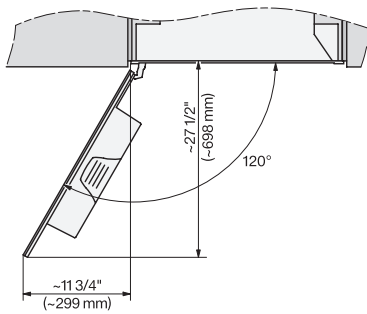

Technical data	
Niche width min in in.(mm)	28 5/8 (724)
Niche width max in in.(mm)	28 3/4 (728)
Niche height min in in.(mm)	18 1/8 (460)
Niche height max in in.(mm)	18 5/8 (472)
Niche depth in in.(mm)	24 1/8 (610)
Height-adjustable serving spout in inches (cm)	6 1/2 (16.5)
Height-adjustable serving spout in inches (cm)	15/8 (4.0)
Appliance width in in.(mm)	29 7/8 (757)
Appliance height in in.(mm)	18 7/8 (479)
Appliance depth in in.(mm)	18 7/8 (478)
Depth with door open in in.(cm)	48 3/4 (123.8)
Total connected load in kW	1.45
Voltage in V	120
Fuse rating in A	15
Number of phases	1
Length of electrical wire in ft (m)	6 (2.0)
Standard accessories	
Glass milk container	•
Descaling cartridge	•
AutoCleaner	•
Available display languages	
Available display languages via MultiLingua	[?][?][?][?][?][?][?], [?] [?], [?][?][?][?], deutsch, dansk, english, english (AU), english (CA), english (GB), english (US), suomi, français, français (CA), français (FR), ελληνικά, italiano, [?][?][?], [?][?][?], hrvatski, bahasa malaysia, nederlands, norsk, polski, portuguais, română, русский, svenska, srpski, slovenčina, slovenščina, español, čeština, türkçe, українська, magyar

7/8" – 22* mm – Glass, 15/16" – 23.3** mm – Stainless steel

CVA7370, CVA7775, CVA7875, installation drawing, view from above, 30 Inch, Flush inset

CVA7370, CVA7775, CVA7875, installation drawing, view from above, 30 Inch, Flush inset

CVA7370, CVA7775, CVA7875, installation drawing, view from above, 30 Inch, Flush inset

CVA7370, CVA7775, CVA7875, installation drawing, view from above, 30 Inch, Flush inset

CVA7370, CVA7775, CVA7875, installation drawing, built in, 30 Inch, Flush inset

CVA7775, CVA7875, installation drawing, side view, 30 Inch, Proud

7/8" – 22* mm – Glass, 15/16" – 23.3** mm – Stainless steel