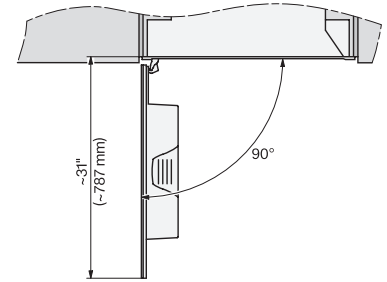

Technical data	
Niche width min in in.(mm)	28 5/8 (724)
Niche width max in in.(mm)	28 3/4 (728)
Niche height min in in.(mm)	18 1/8 (460)
Niche height max in in.(mm)	18 5/8 (472)
Niche depth in in.(mm)	24 1/8 (610)
Height-adjustable serving spout in inches (cm)	6 1/2 (16.5)
Height-adjustable serving spout in inches (cm)	15/8 (4.0)
Appliance width in in.(mm)	29 7/8 (757)
Appliance height in in.(mm)	18 7/8 (479)
Appliance depth in in.(mm)	18 7/8 (478)
Depth with door open in in.(cm)	48 3/4 (123.8)
Total connected load in kW	1.45
Voltage in V	120
Fuse rating in A	15
Number of phases	1
Length of electrical wire in ft (m)	6 (2.0)
Standard accessories	
Glass milk container	•
Descaling cartridge	•
AutoCleaner	•
Available display languages	
Available display languages via MultiLingua	[?][?][?][?][?][?][?], [?] [?], [?][?][?][?], deutsch, dansk, english, english (AU), english (CA), english (GB), english (US), suomi, français, français (CA), français (FR), ελληνικά, italiano, [?][?][?], [?][?][?], hrvatski, bahasa malaysia, nederlands, norsk, polski, portuguais, română, русский, svenska, srpski, slovenčina, slovenščina, español, čeština, türkçe, українська, magyar

7/8" – 22* mm – Glass, 15/16" – 23.3** mm – Stainless steel

CVA7370, CVA7775, CVA7875, installation drawing, view from above, 30 Inch, Flush inset

CVA7370, CVA7775, CVA7875, installation drawing, view from above, 30 Inch, Flush inset

CVA7370, CVA7775, CVA7875, installation drawing, view from above, 30 Inch, Flush inset

CVA7370, CVA7775, CVA7875, installation drawing, view from above, 30 Inch, Flush inset

CVA7370, CVA7775, CVA7875, installation drawing, built in, 30 Inch, Flush inset

CVA7775, CVA7875, installation drawing, side view, 30 Inch, Proud

7/8" – 22* mm – Glass, 15/16" – 23.3** mm – Stainless steel