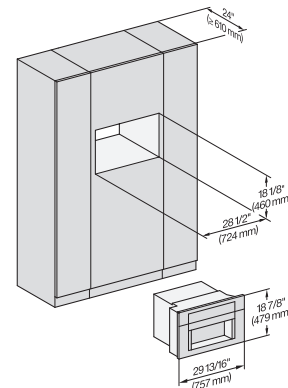

CVA7370, CVA7775, CVA7875, installation drawing, built in, 30 Inch, Proud