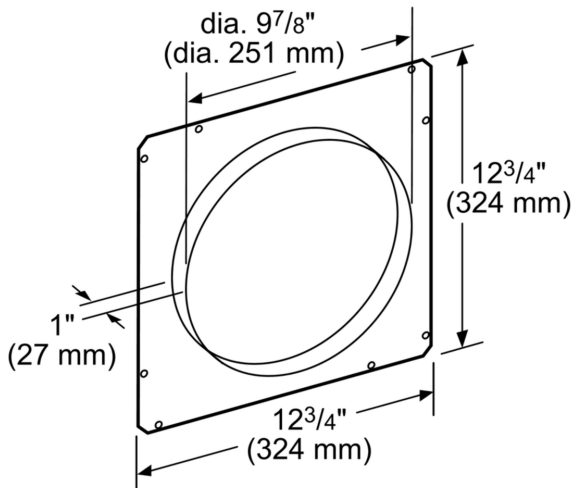

---

Product group: .....Accessory  
Brand: .....Thermador  
Product name / series name:  
SKU: .....CVTFRONT10  
Internal article number: .....00000000011026322  
EAN code: .....825225921202  
Product Packaging Dimensions (HxWxD): .....2.20 x 13.49 x 13.40  
Net Weight: .....1.000 lbs  
Gross Weight: .....2.000 lbs  
Quantity per packing unit:  
Standard number of units per pallet: .....60  
UPC code: .....825225921202

---

**installation accessory**  
**CVTFRONT10**

**10 inch round blower plate allows for front discharge of Masterpiece® downdraft with inline or remote blowers**

---

**Performance**

- For use with remote or inline blower applications

**Design**

- 10 inch round front rough-in plate
- Designed for use with UCVM30RS, UCVM36RS, UCVP36RS downdrafts

**installation accessory**  
**CVTFRONT10**

---

measurements in inches (mm)