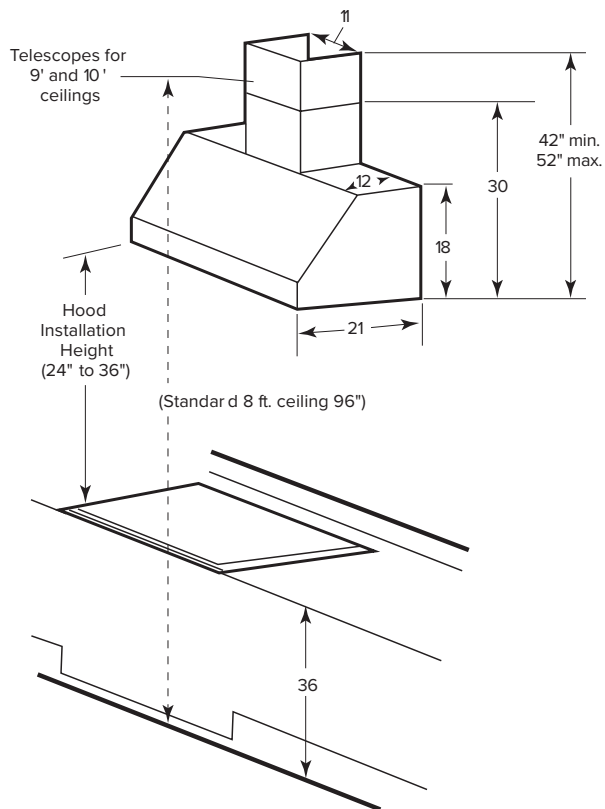

Café™ 30" Commercial-Style Hood

CVW93012MSS / CVW93013MDS / CVW93014MWM

WARRANTY

Parts Warranty	Limited 1-Year Entire Appliance
Labor Warranty	Limited 1-Year Entire Appliance
Warranty Notes	See Written Warranty for Full Details

DIMENSIONS AND INSTALLATION INFORMATION

Installation Information:

Before installing, consult Use & Care/installation instructions packed with product for current dimensional data.

Optional Kits for 30" Commercial hoods

UXCH2NSS—Stainless chimney kit

UXCH3NDS—Black Slate chimney kit

UXCH4NWM—Matte White chimney kit

AMP RATING

120V	3.9

Installed above a cooktop
(shown with optional chimney kit)