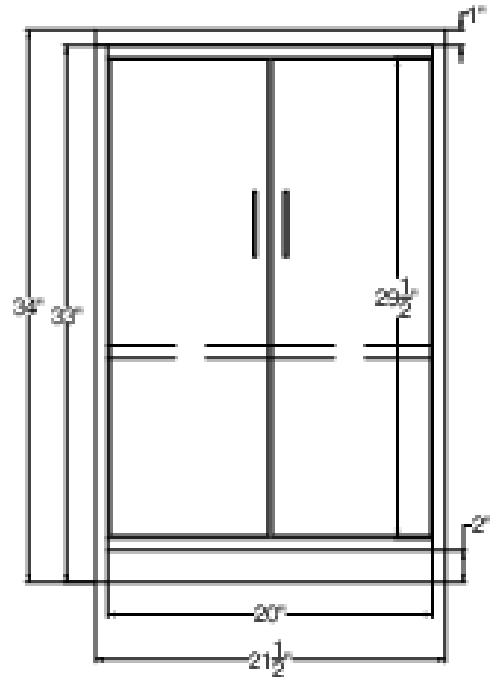

CWC1ADA Specifications:

Overview	
Nominal Width	22.0" (56 cm)
Nominal Depth	24.0" (61 cm)
Nominal Height	34.0" (86 cm)
Height of Cabinet	34.0" (86 cm)
Width	21.5" (55 cm)
Depth	24.0" (61 cm)
Cabinet	Black
Weight	100.0 lbs. (45 kg)
Parts & Labor Warranty	90 Days
UPC	761101088549

Elev