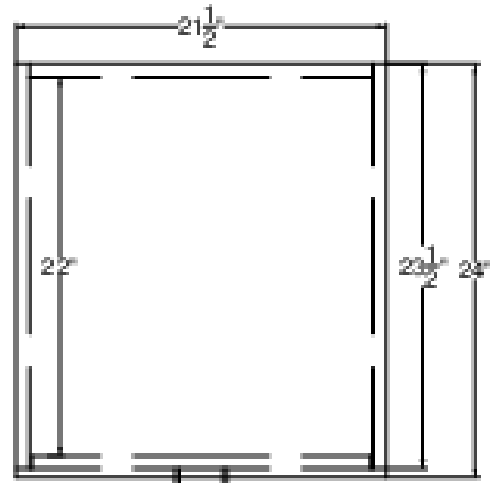

# CWC1ADA

34" x 21.5" x 24" (H x W x D)

Fully assembled casework cabinet with French doors and adjustable shelf in ADA compliant height and black finish

### Highlights:

Ships fully assembled

Made in the USA

34" counter height to meet ADA guidelines for accessibility

### Product Features:

Casework cabinet with storage	21.5" wide cabinet with drawer and lower storage cabinet
Ships fully assembled	No assembly required for fast installation in your space
ADA Compliant height	34" high to meet ADA guidelines for accessibility
Made in the USA	Engineered wood with laminate finish manufactured and assembled in the United States
Lower storage	Cabinet with removable shelf and French door swing
Lockdowel™ construction	Innovative fastening system ensures lasting durability
Black finish	Sleek black laminate finish suits any setting
Leveling legs	Four levelers allow easier adjustment to accommodate uneven floors

### CWC1ADA Specifications:

Overview	
Nominal Width	22.0" (56 cm)
Nominal Depth	24.0" (61 cm)
Nominal Height	34.0" (86 cm)
Height of Cabinet	34.0" (86 cm)
Width	21.5" (55 cm)
Depth	24.0" (61 cm)
Cabinet	Black
Weight	100.0 lbs. (45 kg)
Parts & Labor Warranty	90 Days
UPC	761101088549