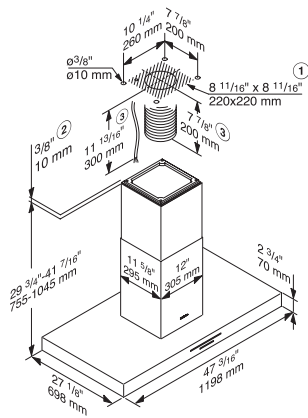

DA 4248 V D Puristic Varia

Island décor hood

with energy-efficient LED lighting and backlit controls for easy use.

DA 4248 V (Installation drawing) USA

1) Installation area/site, 2) Installation alternatively with spacer frame, 3) A supply lead, and for vented mode flexible vent ducting, must be pre-fitted for the connection in the ceiling to the connection of the cooker hood.