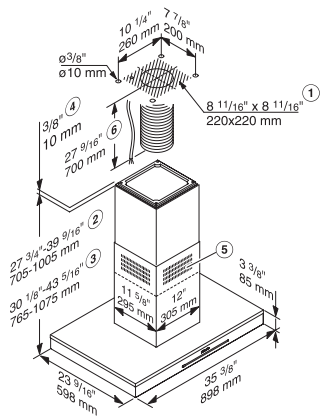

DA 6698 D Puristic Version 6000

Island décor hood

with energy-efficient LED lighting and touch controls for simple operation.

DA 6698 D, CLST (Installation drawing) – USA

1) Extraction cut-out, 2) Extraction, 3) Recirculation, 4) Installation option with spacer frame, 5) Ventilation grille at the top for recirculation, 6) A mains cable and, for extraction mode, flexible exhaust ducting is required from the ceiling connection to the connection on the cooker hood., ,