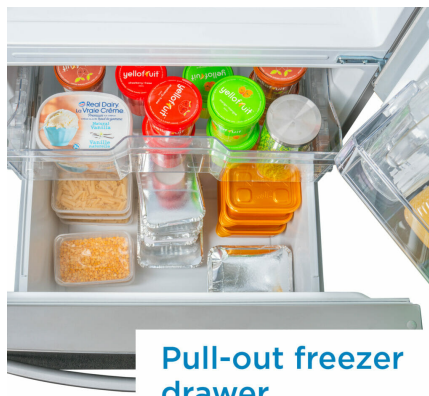

Danby

DBM187E1SSDB

Designer 18.7 cu. ft. Apartment Fridge Bottom Mount in Stainless Steel

Adjustable glass shelves

Pull-out freezer drawer

Bright LED lighting

FEATURES

- 18.7 cu. ft. (529 L) Capacity Apartment Refrigerator Bottom Mount
- ENERGY STAR® certified, energy-efficient to help you save money without sacrificing performance
- Refrigerator capacity is 13.07 cu. ft. and Freezer capacity is 5.62 cu. ft.
- Frost-free fan-forced cooling provides even temperatures throughout
- Customize and organize with 2 adjustable glass shelves and 3 door shelves for frequently used items
- The freezer compartment includes 2 door shelves and one wire shelf
- It consists of a see-through crisper drawer for fruits and veggies
- Easy access electronic thermostat located front center
- Bright white 2 LED lights illuminate the interior
- A reversible door hinge allows you to adjust for either left or right-handed door opening
- Pull out freezer drawer
- 12-month warranty on parts and labor with in-home service

SPECIFICATIONS

Appearance

Colour	Stainless Steel
--------	-----------------

Capacity

Capacity	18.7 cu.ft
----------	------------

Cooling

Refrigerant	R600a
Amount of Refrigerant	50

Weight & Dimensions