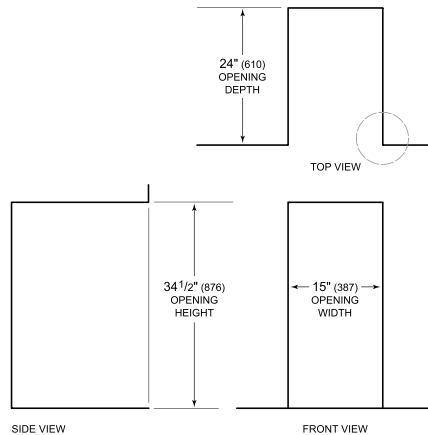

STANDARD INSTALLATION