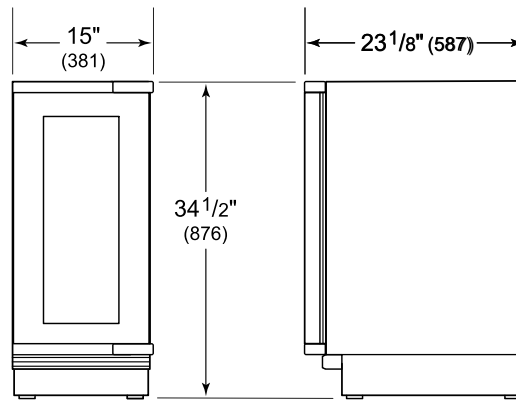

DIMENSIONS