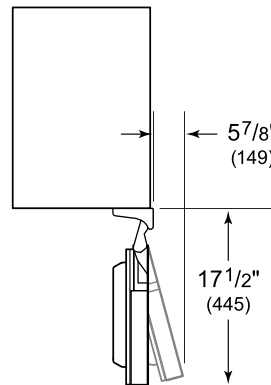

HEIGHT DIMENSIONS ± 1/2" (13)