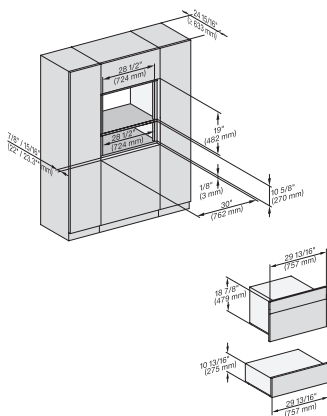

H 6x70 BM, ESW 6x80, DGC7x7x, H7x7x, ESW7x80 Fitting Combi, Installation drawing, Flush inset, NA