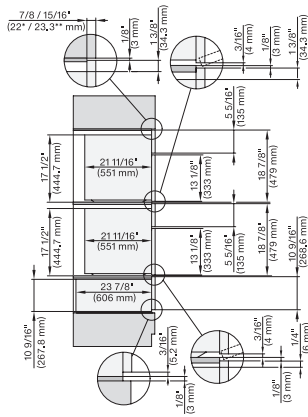

installation 30 inch Proud BM30, installation drawing, NA

H 6x80 BP, H 6x70 BM, H 6x80-2BP, DGC 7x7x, H 7xxx Combi, Installation drawing, Flush inset, NA

7/8" – 22\* mm – Glas, 15/16" – 23.3\*\* mm – Edelstahl

H 6x70 BM, ESW 6x85, DGC7xxx, H7x7x, ESW 7x70 Combi, Installation drawing, Flush inset, Flush inset, NA

7/8" – 22\* mm – Glas, 15/16" – 23.3\*\* mm – Edelstahl

H 6x70 BM, ESW 6x80, DGC7xxx, H7x70, ESW 7x80 Combi, Installation drawing, Flush inset, Flush inset, NA

7/8" – 22\* mm – Glas, 15/16" – 23.3\*\* mm – Edelstahl

H 6x80 BP, H 6x70 BM, ESW 6x80, H 6x80-2BP, DGC7xxx, H 7xxx, ESW7x80 Combi, Installation drawing, Flush inset, NA

7/8" – 22\* mm – Glas, 15/16" – 23.3\*\* mm – Edelstahl

① 21 1/8" / 536 mm, ② 17 1/2" / 444 mm, ③ 2 1/2" / 64 mm, ④ 1 3/8" / 35 mm, ⑤ 1 7/16" / 37 mm

Swivel range Flush inset DGC 30 inch, installation drawing, NA

7/8" – 22\* mm – Glas, 15/16" – 23.3\*\* mm – Edelstahl