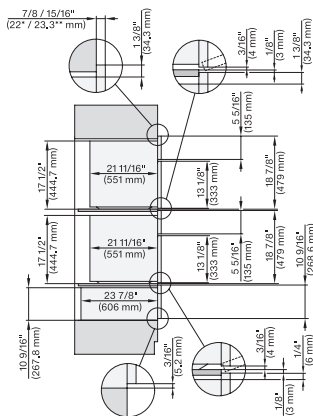

7/8" – 22\* mm – Glas, 15/16" – 23.3\*\* mm – Edelstahl

H 6x80 BP, H 6x70 BM, ESW 6x80, H 6x80-2BP, DGC7xxx, H 7xxx, ESW7x80 Combi, Installation drawing, Flush inset, NA

7/8" – 22\* mm – Glas, 15/16" – 23.3\*\* mm – Edelstahl

### 30" Compact Combi-Steam Oven XL

for steam cooking, baking, roasting with roast probe + menu cooking.

H 6x80 BP, H 6x70 BM, ESW 6x80, H 6x80-2BP, DGC7xxx, H7xxxBM/BMX/BP/BPX, H2x80BP, ESW7x80, Installation drawing, NA

H 6x80 BP, H 6x70 BM, H 6x80-2BP, DGC7x7x, H7x70BM, H7x80BPX, Combi, Installation drawing, Proud, NA

7/8" – 22\* mm – Glas, 15/16" – 23.3\*\* mm – Edelstahl

H6x70BM, ESW6x85, DGC7x7x, H7x70BM, ESW7x70, EVS7670,Combi, Installation drawing, Proud, Flush inset, NA

7/8" – 22\* mm – Glas, 15/16" – 23.3\*\* mm – Edelstahl

H6x70BM, ESW6x80, DGC7x7x(X), H7x70BM, ESW7x80, Combi, Installation drawing, Proud, Flush inset, NA

7/8" – 22\* mm – Glas, 15/16" – 23.3\*\* mm – Edelstahl