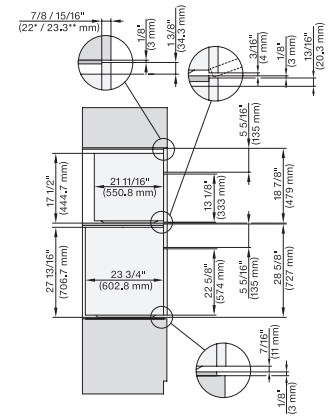

### 30" Compact Combi-Steam Oven XL

for steam cooking, baking, roasting with roast probe + menu cooking.

installation 30 inch Flush inset BM30, installation drawing, NA

7/8" – 22\* mm – Glas, 15/16" – 23.3\*\* mm – Edelstahl

installation 30 inch Proud BM30, installation drawing, NA

H 6x80 BP, H 6x70 BM, H 6x80-2BP, DGC 7x7x, H 7xxx Combi, Installation drawing, Flush inset, NA

7/8" – 22\* mm – Glas, 15/16" – 23.3\*\* mm – Edelstahl

H 6x70 BM, ESW 6x85, DGC7xxx, H7x7x, ESW 7x70 Combi, Installation drawing, Flush inset, Flush inset, NA

7/8" – 22\* mm – Glas, 15/16" – 23.3\*\* mm – Edelstahl

H 6x70 BM, ESW 6x80, DGC7xxx, H7x70, ESW 7x80 Combi, Installation drawing, Flush inset, Flush inset, NA