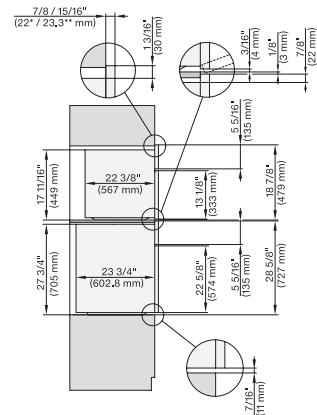

installation 30 inch Proud DGC30 XL, installation drawing, NA

A – Cut-out (1 9/16" x 19 11/16" / 40 mm x 500 mm) in the bottom of the cabinet for power cord and ventilation, – Electrical and water supplies are recommended to be placed in adjacent cabinetry. Additional cabinet depth is required when placing the electrical and water supplies behind the appliance., E = Electric connection, W = Water connection, L = 9' 10 1/8" (3,000 mm), WW = Waste water connection, L = 9' 10 1/8" (3,000 mm), The top end of the drain hose to the inlet of the odor trap must not be higher than 19 11/16" (500 mm).

side view, 30 inch Flush inset DGC30\_XL, installation drawing, NA

7/8" – 22\* mm – Glass, 15/16" – 23.3\*\* mm – Stainless steel

installation 30 inch Flush inset DGC30 XL, installation drawing, NA

A – Cut-out (1 9/16" x 19 11/16" / 40 mm x 500 mm) in the bottom of the cabinet for power cord and ventilation, – Electrical and water supplies are recommended to be placed in adjacent cabinetry. Additional cabinet depth is required when placing the electrical and water supplies behind the appliance., E = Electric connection, W = Water connection, L = 9' 10 1/8" (3,000 mm), WW = Waste water connection, L = 9' 10 1/8" (3,000 mm), The top end of the drain hose to the inlet of the odor trap must not be higher than 19 11/16" (500 mm).

DGC7x7x(X), H7x8x(X)BP, side view, 30 Zoll, Flush inset, combi, XL, 650

7/8" – 22\* mm – Glass, 15/16" – 23.3\*\* mm – Stainless steel

DGC7xxx, H2x80BP, H7x8xBP(X), side view, 30 Zoll, Proud, combi, XL, 650

① 21 1/8" / 536 mm, ② 17 1/2" / 444 mm, ③ 2 1/2" / 64 mm, ④ 1 3/8" / 35 mm, ⑤ 1 7/16" / 37 mm

Swivel range Flush inset DGC 30 inch, installation drawing, NA

7/8" – 22\* mm – Glas, 15/16" – 23.3\*\* mm – Edelstahl