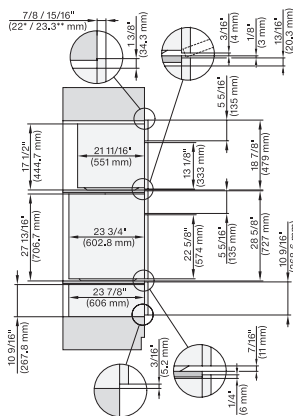

H 6x80 BP, H 6x70 BM, H 6x80-2BP, DGC7x7x, H7x70BM, H7x80BPX, Combi, Installation drawing, Proud, NA

7/8" – 22\* mm – Glas, 15/16" – 23.3\*\* mm – Edelstahl

H6x70BM, ESW6x85, DGC7x7x, H7x70BM, ESW7x70, EVS7670,Combi, Installation drawing, Proud, Flush inset, NA

7/8" – 22\* mm – Glas, 15/16" – 23.3\*\* mm – Edelstahl

H6x70BM, ESW6x80, DGC7x7x(X), H7x70BM, ESW7x80, Combi, Installation drawing, Proud, Flush inset, NA

7/8" – 22\* mm – Glas, 15/16" – 23.3\*\* mm – Edelstahl

H6x80(2)BP, H6x70BM, ESW6x80, DGC7x7x(X), H7x70BM(X), H7x80BP, ESW7x80, Combi, Installation drawing, Proud, Flush inset,

7/8" – 22\* mm – Glas, 15/16" – 23.3\*\* mm – Edelstahl

H6x70BM, ESW6x85, DGC7x7x, H7x70BMX, ESW7x70, EVS7x70, Fitting Combi, Installation drawing, Proud, NA

① 21 1/8" / 536 mm, ② 17 1/2" / 444 mm, ③ 2 1/2" / 64 mm, ④ 1 3/8" / 35 mm, ⑤ 1 7/16" / 37 mm

Swivel range Flush inset DGC 30 inch, installation drawing, NA

7/8" – 22\* mm – Glas, 15/16" – 23.3\*\* mm – Edelstahl