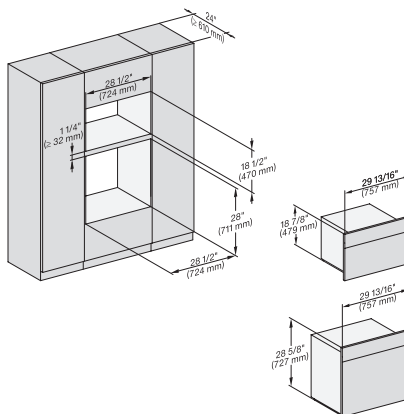

H6x80BP, H6x70BM, H6x80-2BP, DGC7x7x, H7x70BM, H2x80BP, H7x80BP(X), Fitting Combi, Installation drawing, Proud, NA