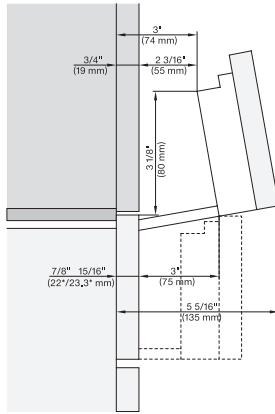

side view, 30 inch Flush inset DGC30\_XL, installation drawing, NA

7/8" – 22\* mm – Glass, 15/16" – 23.3\*\* mm – Stainless steel

installation 30 inch Flush inset DGC30 XL, installation drawing, NA

A – Cut-out (1 9/16" x 19 11/16" / 40 mm x 500 mm) in the bottom of the cabinet for power cord and ventilation, – Electrical and water supplies are recommended to be placed in adjacent cabinetry. Additional cabinet depth is required when placing the electrical and water supplies behind the appliance., E = Electric connection, W = Water connection, L = 9' 10 1/8" (3,000 mm), WW = Waste water connection, L = 9' 10 1/8" (3,000 mm), The top end of the drain hose to the inlet of the odor trap must not be higher than 19 11/16" (500 mm).

DGC7x7x(X), H7x8x(X)BP, side view, 30 Zoll, Flush inset, combi, XL, 650

7/8" – 22\* mm – Glass, 15/16" – 23.3\*\* mm – Stainless steel

DGC7xxx, H2x80BP, H7x8xBP(X), side view, 30 Zoll, Proud, combi, XL, 650

7/8" – 22\* mm – Glass, 15/16" – 23.3\*\* mm – Stainless steel

DGC 7570

30" Compact Combi-Steam Oven XL

for steam cooking, baking, roasting with roast probe + menu cooking.

Handle 30" DGC73xx, DGC75xx, DGC77xx, H71xx, H75xx, H77xx, ContourLine – NA7000 - Installation drawing

① 21 1/8" / 536 mm, ② 17 1/2" / 444 mm, ③ 2 1/2" / 64 mm, ④ 1 3/8" / 35 mm, ⑤ 1 7/16" / 37 mm

Swivel range Flush inset DGC 30 inch, installation drawing, NA

7/8" – 22\* mm – Glas, 15/16" – 23.3\*\* mm – Edelstahl