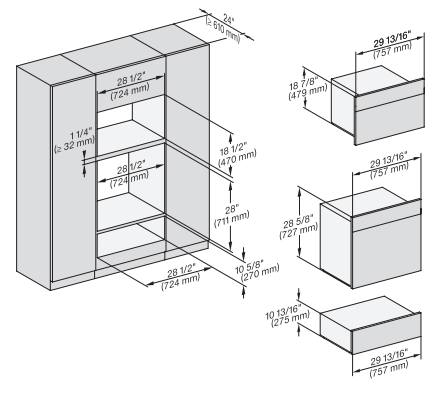

H 6x80 BP, H 6x70 BM, ESW 6x80, H 6x80-2BP, NA7000 Fitting Combi, Installation drawing, Proud, NA

<https://miele-mms.de.miele.net/mms/admin/forward.php#>