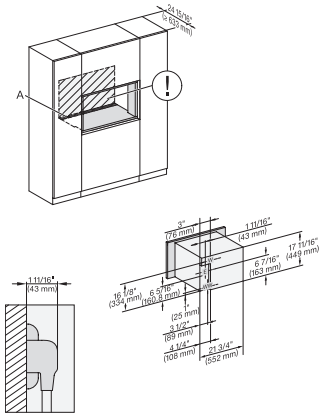

### 30" Compact Combi-Steam Oven XL

for steam cooking, baking, roasting with roast probe + menu cooking.

side view 30 inch Proud DGC30 XL, installation drawing, NA

7/8" – 22\* mm – Glass, 15/16" – 23.3\*\* mm – Stainless steel

installation 30 inch Proud DGC30 XL, installation drawing, NA

A – Cut-out (1 9/16" x 19 11/16" / 40 mm x 500 mm) in the bottom of the cabinet for power cord and ventilation, – Electrical and water supplies are recommended to be placed in adjacent cabinetry. Additional cabinet depth is required when placing the electrical and water supplies behind the appliance., E = Electric connection, W = Water connection, L = 9' 10 1/8" (3,000 mm), WW = Waste water connection, L = 9' 10 1/8" (3,000 mm), The top end of the drain hose to the inlet of the odor trap must not be higher than 19 11/16" (500 mm).

side view, 30 inch Flush inset DGC30\_XL, installation drawing, NA

7/8" – 22\* mm – Glass, 15/16" – 23.3\*\* mm – Stainless steel

installation 30 inch Flush inset DGC30 XL, installation drawing, NA

A – Cut-out (1 9/16" x 19 11/16" / 40 mm x 500 mm) in the bottom of the cabinet for power cord and ventilation, – Electrical and water supplies are recommended to be placed in adjacent cabinetry. Additional cabinet depth is required when placing the electrical and water supplies behind the appliance., E = Electric connection, W = Water connection, L = 9' 10 1/8" (3,000 mm), WW = Waste water connection, L = 9' 10 1/8" (3,000 mm), The top end of the drain hose to the inlet of the odor trap must not be higher than 19 11/16" (500 mm).

DGC7x7x(X), H7x8x(X)BP, side view, 30 Zoll, Flush inset, combi, XL, 650

7/8" – 22\* mm – Glass, 15/16" – 23.3\*\* mm – Stainless steel

DGC7xxx, H2x80BP, H7x8xBP(X), side view, 30 Zoll, Proud, combi, XL, 650