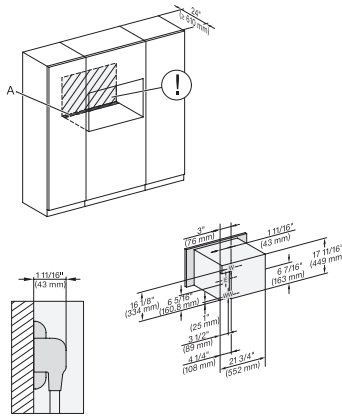

### 30" Compact Combi-Steam Oven XL

for steam cooking, baking, roasting with roast probe + menu cooking.

side view 30 inch Proud DGC30 XL, installation drawing, NA

7/8" – 22\* mm – Glass, 15/16" – 23.3\*\* mm – Stainless steel

installation 30 inch Proud DGC30 XL, installation drawing, NA

A – Cut-out (1 9/16" x 19 11/16" / 40 mm x 500 mm) in the bottom of the cabinet for power cord and ventilation, – Electrical and water supplies are recommended to be placed in adjacent cabinetry. Additional cabinet depth is required when placing the electrical and water supplies behind the appliance., E = Electric connection, W = Water connection, L = 9' 10 1/8" (3,000 mm), WW = Waste water connection, L = 9' 10 1/8" (3,000 mm), The top end of the drain hose to the inlet of the odor trap must not be higher than 19 11/16" (500 mm).

side view, 30 inch Flush inset DGC30\_XL, installation drawing, NA

7/8" – 22\* mm – Glass, 15/16" – 23.3\*\* mm – Stainless steel

installation 30 inch Flush inset DGC30 XL, installation drawing, NA

A – Cut-out (1 9/16" x 19 11/16" / 40 mm x 500 mm) in the bottom of the cabinet for power cord and ventilation, – Electrical and water supplies are recommended to be placed in adjacent cabinetry. Additional cabinet depth is required when placing the electrical and water supplies behind the appliance., E = Electric connection, W = Water connection, L = 9' 10 1/8" (3,000 mm), WW = Waste water connection, L = 9' 10 1/8" (3,000 mm), The top end of the drain hose to the inlet of the odor trap must not be higher than 19 11/16" (500 mm).