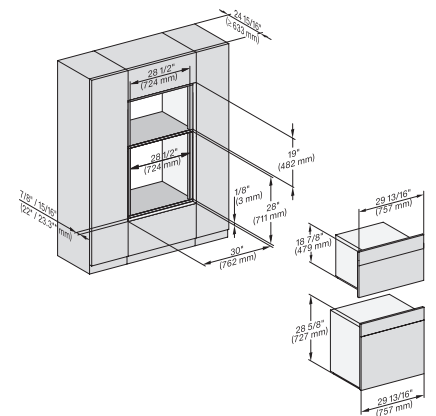

H 6x80 BP, H 6x70 BM, H 6x80-2BP, DGC7x7x, H7xxx Fitting Combi, Installation drawing, Flush inset, NA