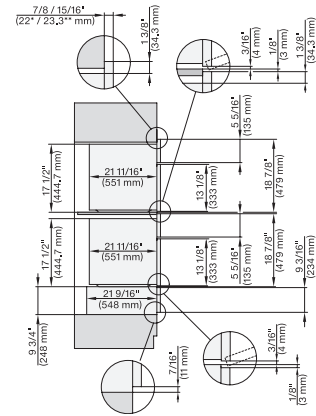

### 30" Compact Combi-Steam Oven XL

for steam cooking, baking, roasting with roast probe + menu cooking.

H 6x80 BP, H 6x70 BM, ESW 6x80, H 6x80-2BP, DGC7xxx, H7xxxBM/BMX/BP/BPX, H2x80BP, ESW7x80, Installation drawing, NA

H 6x80 BP, H 6x70 BM, H 6x80-2BP, DGC7x7x, H7x70BM, H7x80BPX, Combi, Installation drawing, Proud, NA

7/8" – 22\* mm – Glas, 15/16" – 23.3\*\* mm – Edelstahl

H6x70BM, ESW6x85, DGC7x7x, H7x70BM, ESW7x70, EVS7670,Combi, Installation drawing, Proud, Flush inset, NA

7/8" – 22\* mm – Glas, 15/16" – 23.3\*\* mm – Edelstahl

H6x70BM, ESW6x80, DGC7x7x(X), H7x70BM, ESW7x80, Combi, Installation drawing, Proud, Flush inset, NA

7/8" – 22\* mm – Glas, 15/16" – 23.3\*\* mm – Edelstahl

① 21 1/8" / 536 mm, ② 17 1/2" / 444 mm, ③ 2 1/2" / 64 mm, ④ 1 3/8" / 35 mm, ⑤ 1 7/16" / 37 mm

Swivel range Flush inset DGC 30 inch, installation drawing, NA

7/8" – 22\* mm – Glas, 15/16" – 23.3\*\* mm – Edelstahl