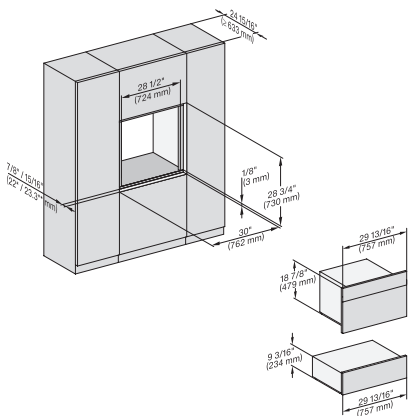

installation 30 inch Proud BM30, installation drawing, NA

H 6x80 BP, H 6x70 BM, H 6x80-2BP, DGC 7x7x, H 7xxx Combi, Installation drawing, Flush inset, NA

7/8" – 22\* mm – Glas, 15/16" – 23.3\*\* mm – Edelstahl

H 6x70 BM, ESW 6x85, DGC7xxx, H7x7x, ESW 7x70 Combi, Installation drawing, Flush inset, Flush inset, NA

7/8" – 22\* mm – Glas, 15/16" – 23.3\*\* mm – Edelstahl

H 6x70 BM, ESW 6x80, DGC7xxx, H7x70, ESW 7x80 Combi, Installation drawing, Flush inset, Flush inset, NA

7/8" – 22\* mm – Glas, 15/16" – 23.3\*\* mm – Edelstahl

H 6x80 BP, H 6x70 BM, ESW 6x80, H 6x80-2BP, DGC7xxx, H 7xxx, ESW7x80 Combi, Installation drawing, Flush inset, NA

7/8" – 22\* mm – Glas, 15/16" – 23.3\*\* mm – Edelstahl