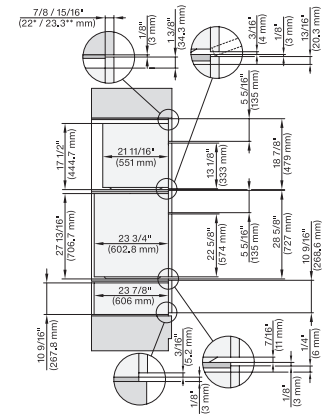

installation 30 inch Proud BM30, installation drawing, NA

H 6x80 BP, H 6x70 BM, H 6x80-2BP, DGC 7x7x, H 7xxx Combi, Installation drawing, Flush inset, NA

7/8" – 22\* mm – Glas, 15/16" – 23.3\*\* mm – Edelstahl

H 6x70 BM, ESW 6x85, DGC7xxx, H7x7x, ESW 7x70 Combi, Installation drawing, Flush inset, Flush inset, NA

7/8" – 22\* mm – Glas, 15/16" – 23.3\*\* mm – Edelstahl

H 6x70 BM, ESW 6x80, DGC7xxx, H7x70, ESW 7x80 Combi, Installation drawing, Flush inset, Flush inset, NA

7/8" – 22\* mm – Glas, 15/16" – 23.3\*\* mm – Edelstahl

H 6x80 BP, H 6x70 BM, ESW 6x80, H 6x80-2BP, DGC7xxx, H 7xxx, ESW7x80 Combi, Installation drawing, Flush inset, NA

7/8" – 22\* mm – Glas, 15/16" – 23.3\*\* mm – Edelstahl

① 21 1/8" / 536 mm, ② 17 1/2" / 444 mm, ③ 2 1/2" / 64 mm, ④ 1 3/8" / 35 mm, ⑤ 1 7/16" / 37 mm

Swivel range Flush inset DGC 30 inch, installation drawing, NA

7/8" – 22\* mm – Glas, 15/16" – 23.3\*\* mm – Edelstahl