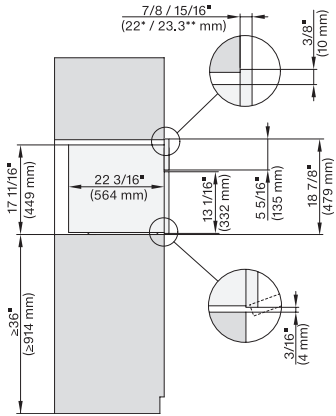

DGC 7570

30" Compact Combi-Steam Oven XL

for steam cooking, baking, roasting with roast probe + menu cooking.

side view 30 inch Proud DGC30 XL, installation drawing, NA

7/8" – 22* mm – Glass, 15/16" – 23.3** mm – Stainless steel