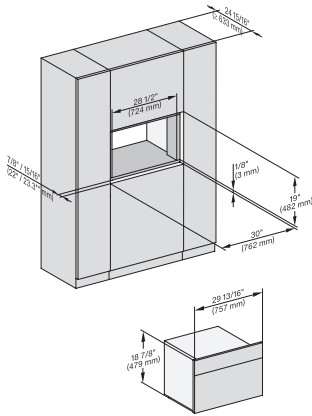

DGC 7570

30" Compact Combi-Steam Oven XL

for steam cooking, baking, roasting with roast probe + menu cooking.

installation 30 inch Flush inset BM30, installation drawing, NA

7/8" – 22* mm – Glas, 15/16" – 23.3** mm – Edelstahl