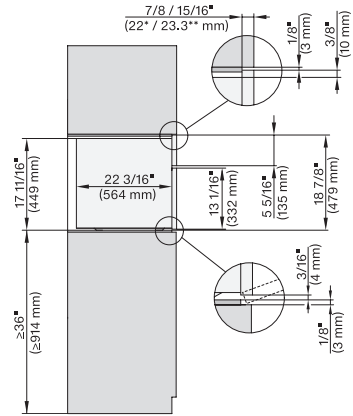

### 30" Compact Combi-Steam Oven XL

for steam cooking, baking, roasting with roast probe + menu cooking.

side view 30 inch Proud DGC30 XL, installation drawing, NA

7/8" – 22\* mm – Glass, 15/16" – 23.3\*\* mm – Stainless steel

side view, 30 inch Flush inset DGC30\_XL, installation drawing, NA

7/8" – 22\* mm – Glass, 15/16" – 23.3\*\* mm – Stainless steel

installation 30 inch Flush inset DGC30 XL, installation drawing, NA

A – Cut-out (1 9/16" x 19 11/16" / 40 mm x 500 mm) in the bottom of the cabinet for power cord and ventilation, – Electrical and water supplies are recommended to be placed in adjacent cabinetry. Additional cabinet depth is required when placing the electrical and water supplies behind the appliance., E = Electric connection, W = Water connection, L = 9' 10 1/8" (3,000 mm), WW = Waste water connection, L = 9' 10 1/8" (3,000 mm), The top end of the drain hose to the inlet of the odor trap must not be higher than 19 11/16" (500 mm).

DGC7x7x(X), H7x8x(X)BP, side view, 30 Zoll, Flush inset, combi, XL, 650

7/8" – 22\* mm – Glass, 15/16" – 23.3\*\* mm – Stainless steel

DGC7xxx, H2x80BP, H7x8xBP(X), side view, 30 Zoll, Proud, combi, XL, 650

① 21 1/8" / 536 mm, ② 17 1/2" / 444 mm, ③ 2 1/2" / 64 mm, ④ 1 3/8" / 35 mm, ⑤ 1 7/16" / 37 mm

Swivel range Flush inset DGC 30 inch, installation drawing, NA

7/8" – 22\* mm – Glas, 15/16" – 23.3\*\* mm – Edelstahl