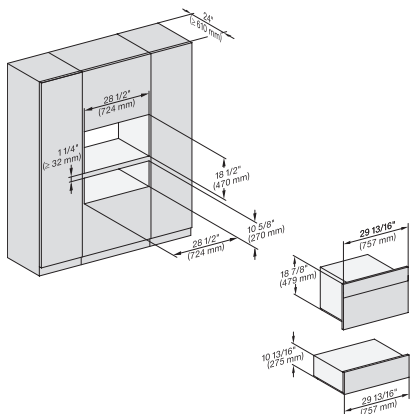

H 6x70 BM, ESW 6x80, DGC7x70X, H7x70BM, ESW7x80, Fitting Combi, Installation drawing, Proud, NA