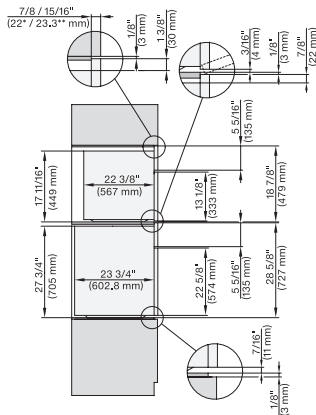

installation 30 inch Proud DGC30 XL, installation drawing, NA

A – Cut-out (1 9/16" x 19 11/16" / 40 mm x 500 mm) in the bottom of the cabinet for power cord and ventilation, – Electrical and water supplies are recommended to be placed in adjacent cabinetry. Additional cabinet depth is required when placing the electrical and water supplies behind the appliance., E = Electric connection, W = Water connection, L = 9' 10 1/8" (3,000 mm), WW = Waste water connection, L = 9' 10 1/8" (3,000 mm), The top end of the drain hose to the inlet of the odor trap must not be higher than 19 11/16" (500 mm).

side view, 30 inch Flush inset DGC30\_XL, installation drawing, NA

7/8" – 22\* mm – Glass, 15/16" – 23.3\*\* mm – Stainless steel

installation 30 inch Flush inset DGC30 XL, installation drawing, NA

A – Cut-out (1 9/16" x 19 11/16" / 40 mm x 500 mm) in the bottom of the cabinet for power cord and ventilation, – Electrical and water supplies are recommended to be placed in adjacent cabinetry. Additional cabinet depth is required when placing the electrical and water supplies behind the appliance., E = Electric connection, W = Water connection, L = 9' 10 1/8" (3,000 mm), WW = Waste water connection, L = 9' 10 1/8" (3,000 mm), The top end of the drain hose to the inlet of the odor trap must not be higher than 19 11/16" (500 mm).

DGC7x7x(X), H7x8x(X)BP, side view, 30 Zoll, Flush inset, combi, XL, 650

7/8" – 22\* mm – Glass, 15/16" – 23.3\*\* mm – Stainless steel

DGC7xxx, H2x80BP, H7x8xBP(X), side view, 30 Zoll, Proud, combi, XL, 650

① 21 1/8" / 536 mm, ② 17 1/2" / 444 mm, ③ 2 1/2" / 64 mm, ④ 1 3/8" / 35 mm, ⑤ 1 7/16" / 37 mm

Swivel range Flush inset DGC 30 inch, installation drawing, NA

7/8" – 22\* mm – Glas, 15/16" – 23.3\*\* mm – Edelstahl