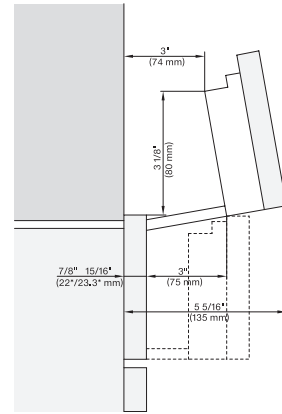

side view, 30 inch Flush inset DGC30\_XL, installation drawing, NA

7/8" – 22\* mm – Glass, 15/16" – 23.3\*\* mm – Stainless steel

installation 30 inch Flush inset DGC30 XL, installation drawing, NA

A – Cut-out (1 9/16" x 19 11/16" / 40 mm x 500 mm) in the bottom of the cabinet for power cord and ventilation, – Electrical and water supplies are recommended to be placed in adjacent cabinetry. Additional cabinet depth is required when placing the electrical and water supplies behind the appliance., E = Electric connection, W = Water connection, L = 9' 10 1/8" (3,000 mm), WW = Waste water connection, L = 9' 10 1/8" (3,000 mm), The top end of the drain hose to the inlet of the odor trap must not be higher than 19 11/16" (500 mm).

DGC7x7x(X), H7x8x(X)BP, side view, 30 Zoll, Flush inset, combi, XL, 650

7/8" – 22\* mm – Glass, 15/16" – 23.3\*\* mm – Stainless steel

DGC7xxx, H2x80BP, H7x8xBP(X), side view, 30 Zoll, Proud, combi, XL, 650

7/8" – 22\* mm – Glass, 15/16" – 23.3\*\* mm – Stainless steel

DGC 7570

30" Compact Combi-Steam Oven XL

for steam cooking, baking, roasting with roast probe + menu cooking.

Handle 30" DGC73xx, DGC75xx, DGC77xx, H71xx, H75xx, H77xx, ContourLine – NA7000 - Installation drawing

① 21 1/8" / 536 mm, ② 17 1/2" / 444 mm, ③ 2 1/2" / 64 mm, ④ 1 3/8" / 35 mm, ⑤ 1 7/16" / 37 mm

Swivel range Flush inset DGC 30 inch, installation drawing, NA

7/8" – 22\* mm – Glas, 15/16" – 23.3\*\* mm – Edelstahl