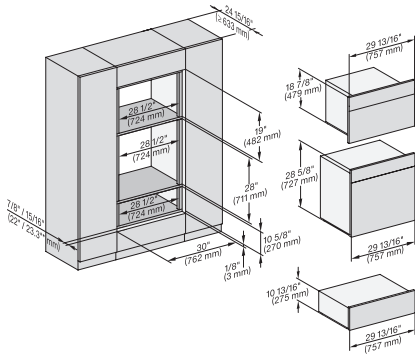

DGC 7570

30" Compact Combi-Steam Oven XL

for steam cooking, baking, roasting with roast probe + menu cooking.