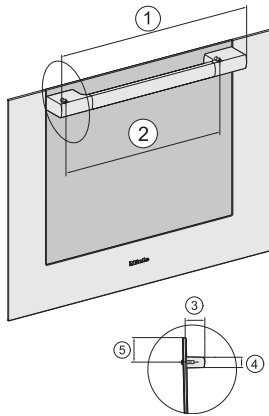

DGC 7570

30" Compact Combi-Steam Oven XL

for steam cooking, baking, roasting with roast probe + menu cooking.

Handle 30" DGC73xx, DGC75xx, DGC77xx, H71xx, H75xx, H77xx, ContourLine – NA7000 - Installation drawing

① 21 1/8" / 536 mm, ② 17 1/2" / 444 mm, ③ 2 1/2" / 64 mm, ④ 1 3/8" / 35 mm, ⑤ 1 7/16" / 37 mm