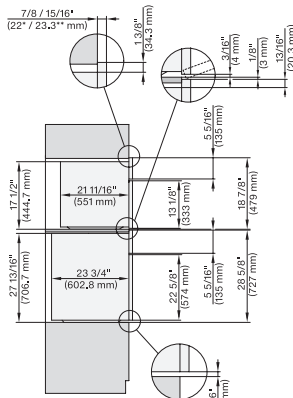

H 6x80 BP, H 6x70 BM, H 6x80-2BP, DGC7x7x, H7x70BM, H7x80BPX, Combi, Installation drawing, Proud, NA

7/8" – 22* mm – Glas, 15/16" – 23.3** mm – Edelstahl