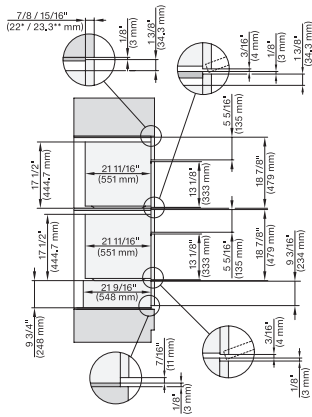

### 30" Compact Combi-Steam Oven XL

for steam cooking, baking, roasting with roast probe + menu cooking.

installation 30 inch Flush inset BM30, installation drawing, NA

7/8" – 22\* mm – Glas, 15/16" – 23.3\*\* mm – Edelstahl

installation 30 inch Proud BM30, installation drawing, NA

H 6x80 BP, H 6x70 BM, H 6x80-2BP, DGC 7x7x, H 7xxx Combi, Installation drawing, Flush inset, NA

7/8" – 22\* mm – Glas, 15/16" – 23.3\*\* mm – Edelstahl

H 6x70 BM, ESW 6x85, DGC7xxx, H7x7x, ESW 7x70 Combi, Installation drawing, Flush inset, Flush inset, NA

7/8" – 22\* mm – Glas, 15/16" – 23.3\*\* mm – Edelstahl

H 6x70 BM, ESW 6x80, DGC7xxx, H7x70, ESW 7x80 Combi, Installation drawing, Flush inset, Flush inset, NA