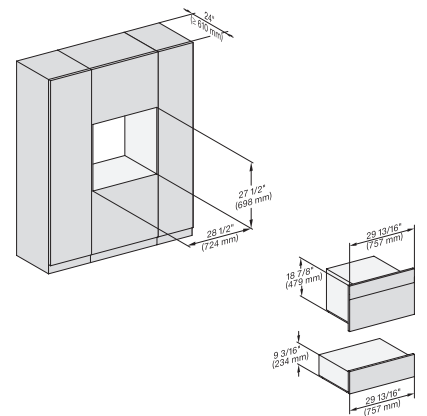

H6x70BM, ESW6x85, DGC7x7x, H7x70BMX, ESW7x70, EVS7x70, Fitting Combi, Installation drawing, Proud, NA