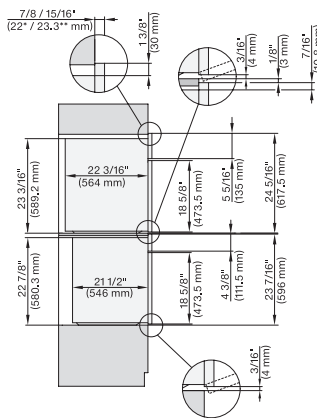

7/8" – 22" mm – Glass, 15/16" – 23.3** mm – Stainless steel

DGC7x8x, ESW7x70, EVS7670, side view, 30 Zoll, Flush inset, combi, XXL

7/8" – 22" mm – Glass, 15/16" – 23.3** mm – Stainless steel

DGC7x8x, ESW7x80, side view, 30 Zoll, Flush inset, combi, XXL

7/8" – 22" mm – Glass, 15/16" – 23.3** mm – Stainless steel

DGC7x8x(X), H2x80BP, H7x8xBP, ESW7x80, side view, 30 Zoll, Flush inset, combi, XXL, 650, ESW30

7/8" – 22" mm – Glass, 15/16" – 23.3** mm – Stainless steel

DC7x8x, ESW7x70, EVS7670 Einbau, 30 Zoll, Flush inset, combi, XXL

7/8" – 22" mm – Glass, 15/16" – 23.3** mm – Stainless steel

DGC7x8x, ESW7x70, EVS7670, Einbau, 30 Zoll, Flush inset, combi, wide front, XXL

7/8" – 22" mm – Glass, 15/16" – 23.3** mm – Stainless steel

DGC7x8x, H7x6xBP+EBA7848, side view, 30 Zoll, Proud, combi, XXL, 650S

7/8" – 22" mm – Glass, 15/16" – 23.3** mm – Stainless steel

DGC7x8x, H2x80BP, H7x8xBP(X), side view, 30 Zoll, Proud, combi, XXL 650