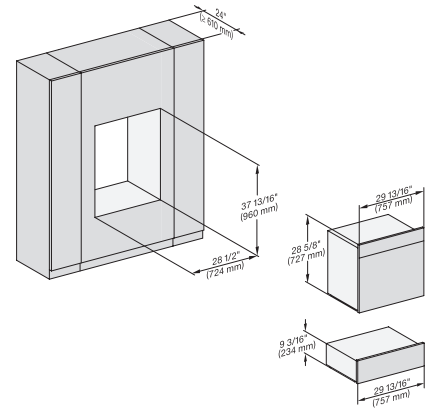

DGX7x8x, ESW7x70, EVS7670, Einbau, 30 Zoll, Proud, combi, wide front, XXL