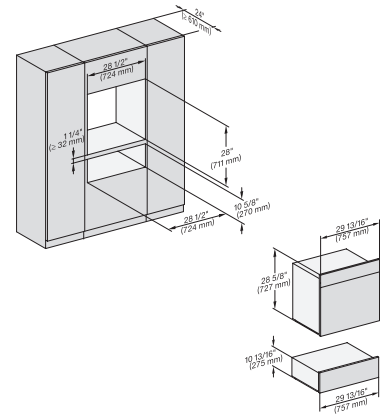

DGC 7585

30" Combi-Steam Oven XXL with DirectWater plus
for steam cooking, baking, roasting with roast probe + menu cooking.

H 6x80 BP, ESW 6x80, H 6x80-2BP, H7x8x, ESW7x80, H 2x8x Fitting Combi, Installation drawing, Flush inset, NA

H 6x80 BP, ESW 6x80, H 6x80-2BP, H 2x80BP, H 7x80 BP/BPX, ESW 7x80 Installation drawing, Flush inset, NA

H6x80BP, ESW6x80, H6x80-2BP, H2x80BP, H7x80BPX, ESW7x80, Fitting Combi, Installation drawing, Proud, NA