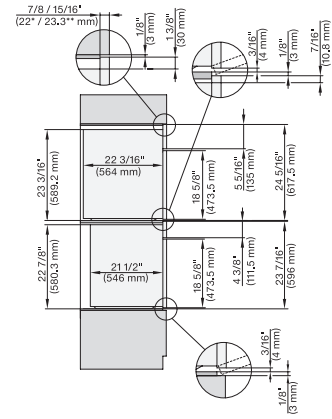

side view, 30 inch Flush inset DGC30 XXL, installation drawing, NA

7/8" – 22" mm – Glass, 15/16" – 23.3** mm – Stainless steel

Installation 30 inch Flush inset DGC30 XXL, installation drawing, NA

7/8" – 22" mm – Glass, 15/16" – 23.3** mm – Stainless steel

installation 30 inch Flush inset wide front DGC30 XXL, installation drawing, NA

7/8" – 22" mm – Glass, 15/16" – 23.3** mm – Stainless steel

DGC 7585

30" Combi-Steam Oven XXL with DirectWater plus
for steam cooking, baking, roasting with roast probe + menu cooking.

Installation 30 inch Flush inset DGC XXL, installation drawing, NA

A – Cut-out (1 9/16" x 19 11/16" / 40 mm x 500 mm) in the bottom of the cabinet for power cord and ventilation, – Electrical and water supplies are recommended to be placed in adjacent cabinetry., Additional cabinet depth is required when placing the electrical and water supplies behind the appliance., E = Electric connection

installation 30 inch Flush inset wide front DGC XXL, installation drawing, NA

A – Cut-out (1 9/16" x 19 11/16" / 40 mm x 500 mm) in the bottom of the cabinet for power cord and ventilation, – Electrical and water supplies are recommended to be placed in adjacent cabinetry., Additional cabinet depth is required when placing the electrical and water supplies behind the appliance., E = Electric connection