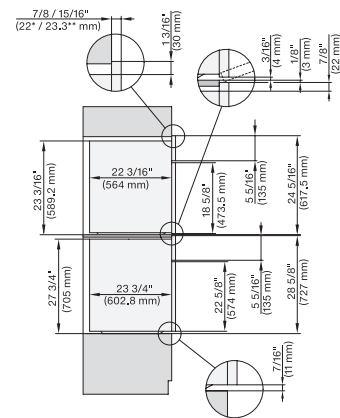

7/8" – 22" mm – Glass, 15/16" – 23.3** mm – Stainless steel

DGC7x8x, ESW7x70, EVS7670, side view, 30 Zoll, Flush inset, combi, XXL

7/8" – 22" mm – Glass, 15/16" – 23.3** mm – Stainless steel

DGC7x8x, ESW7x80, side view, 30 Zoll, Flush inset, combi, XXL

7/8" – 22" mm – Glass, 15/16" – 23.3** mm – Stainless steel

DGC7x8x(X), H2x80BP, H7x8xBP, ESW7x80, side view, 30 Zoll, Flush inset, combi, XXL, 650, ESW30

7/8" – 22" mm – Glass, 15/16" – 23.3** mm – Stainless steel

DC7x8x, ESW7x70, EVS7670 Einbau, 30 Zoll, Flush inset, combi, XXL

7/8" – 22" mm – Glass, 15/16" – 23.3** mm – Stainless steel

DGC7x8x, ESW7x70, EVS7670, Einbau, 30 Zoll, Flush inset, combi, wide front, XXL

7/8" – 22" mm – Glass, 15/16" – 23.3** mm – Stainless steel

DGC7x8x, H7x6xBP+EBA7848, side view, 30 Zoll, Proud, combi, XXL, 650S

7/8" – 22" mm – Glass, 15/16" – 23.3** mm – Stainless steel

DGC7x8x, H2x80BP, H7x8xBP(X), side view, 30 Zoll, Proud, combi, XXL 650