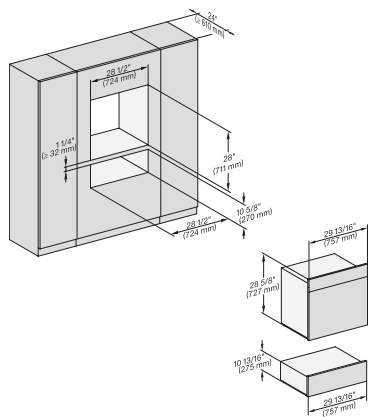

DGC 7585

30" Combi-Steam Oven XXL with DirectWater plus
for steam cooking, baking, roasting with roast probe + menu cooking.

H 6x80 BP, ESW 6x80, H 6x80-2BP, H7x8x, ESW7x80, H 2x8x Fitting Combi, Installation drawing, Flush inset, NA

H 6x80 BP, ESW 6x80, H 6x80-2BP, H 2x80BP, H 7x80 BP/BPX, ESW 7x80 Installation drawing, Flush inset, NA

H6x80BP, ESW6x80, H6x80-2BP, H2x80BP, H7x80BPX, ESW7x80, Fitting Combi, Installation drawing, Proud, NA