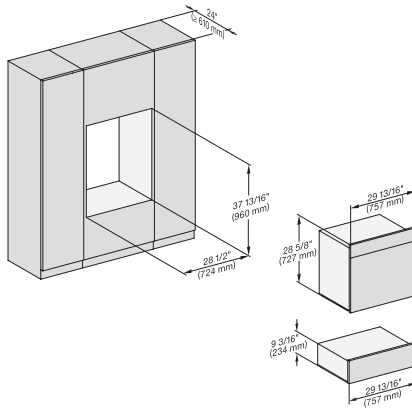

DGC7x8x, ESW7x70, EVS7670, Einbau, 30 Zoll, Proud, combi, XXL

7/8" – 22" mm – Glass, 15/16" – 23.3** mm – Stainless steel