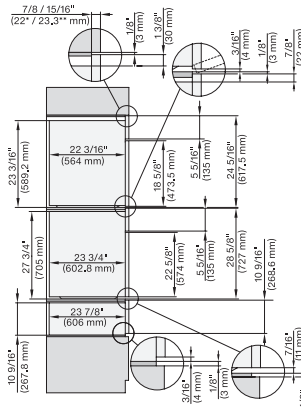

7/8" – 22" mm – Glass, 15/16" – 23.3** mm – Stainless steel

DGC7x8x, ESW7x70, EVS7670, side view, 30 Zoll, Flush inset, combi, XXL

7/8" – 22" mm – Glass, 15/16" – 23.3** mm – Stainless steel

DGC7x8x, ESW7x80, side view, 30 Zoll, Flush inset, combi, XXL

7/8" – 22" mm – Glass, 15/16" – 23.3** mm – Stainless steel

DGC 7585

30" Combi-Steam Oven XXL with DirectWater plus
for steam cooking, baking, roasting with roast probe + menu cooking.

DGC786x+EBA7868, DGC7x8x, ESW7x70, EVS7670, side view, 30 Zoll, Flush inset, combi, XXL

7/8" – 22" mm – Glass, 15/16" – 23.3** mm – Stainless steel

DGC7x8x(X), H2x80BP, H7x8xBP, ESW7x80, side view, 30 Zoll, Flush inset, combi, XXL, 650, ESW30

7/8" – 22" mm – Glass, 15/16" – 23.3** mm – Stainless steel

DC7x8x, ESW7x70, EVS7670 Einbau, 30 Zoll, Flush inset, combi, XXL

7/8" – 22" mm – Glass, 15/16" – 23.3** mm – Stainless steel

DGC7x8x, ESW7x70, EVS7670, Einbau, 30 Zoll, Flush inset, combi, wide front, XXL