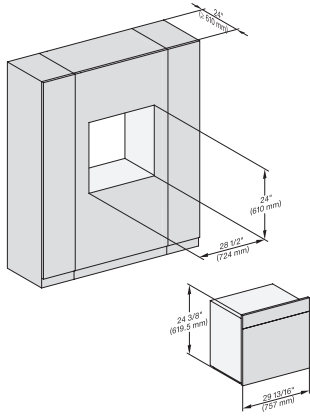

DGC 7585

30" Combi-Steam Oven XXL with DirectWater plus
for steam cooking, baking, roasting with roast probe + menu cooking.

installation 30 inch Proud wide front DGC30 XXL,
installation drawing, NA