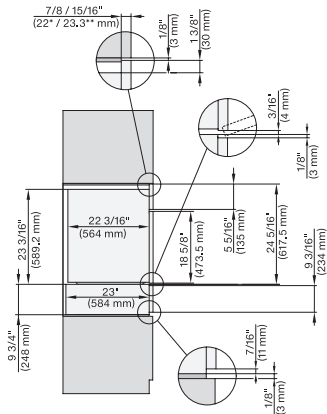

Installation 30 inch Flush inset DGC XXL, installation drawing, NA

A – Cut-out (1 9/16" x 19 11/16" / 40 mm x 500 mm) in the bottom of the cabinet for power cord and ventilation, – Electrical and water supplies are recommended to be placed in adjacent cabinetry., Additional cabinet depth is required when placing the electrical and water supplies behind the appliance., E = Electric connection

installation 30 inch Flush inset wide front DGC XXL, installation drawing, NA

A – Cut-out (1 9/16" x 19 11/16" / 40 mm x 500 mm) in the bottom of the cabinet for power cord and ventilation, – Electrical and water supplies are recommended to be placed in adjacent cabinetry., Additional cabinet depth is required when placing the electrical and water supplies behind the appliance., E = Electric connection

DGC7x8x, H7x6x+EBA7868, side view, 30 Zoll, Flush inset, combi, XXL, 650S

7/8" – 22" mm – Glass, 15/16" – 23.3** mm – Stainless steel

DGC7x8x, H2x80BP, H7x8xBP(X), side view, 30 Zoll, Flush inset, combi, XXL 650

7/8" – 22" mm – Glass, 15/16" – 23.3** mm – Stainless steel

DGC7x8x, ESW7x70, EVS7670, side view, 30 Zoll, Flush inset, combi, XXL

7/8" – 22" mm – Glass, 15/16" – 23.3** mm – Stainless steel

DGC7x8x, ESW7x80, side view, 30 Zoll, Flush inset, combi, XXL