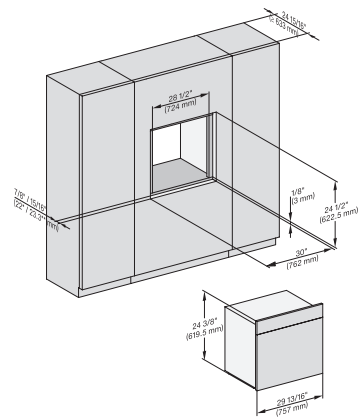

installation 30 inch Proud DGC XXL, installation drawing,
NA

A – Cut-out (1 9/16" x 19 11/16" / 40 mm x 500 mm) in the bottom of the cabinet for power cord and ventilation., – Electrical and water supplies are recommended to be placed in adjacent cabinetry., Additional cabinet depth is required when placing the electrical and water supplies behind the appliance., E = Electric connection

installation 30 inch wide front DGC XXL, installation drawing, NA

A – Cut-out (1 9/16" x 19 11/16" / 40 mm x 500 mm) in the bottom of the cabinet for power cord and ventilation., – Electrical and water supplies are recommended to be placed in adjacent cabinetry., Additional cabinet depth is required when placing the electrical and water supplies behind the appliance., E = Electric connection

side view, 30 inch Flush inset DGC30 XXL, installation drawing, NA

7/8" – 22" mm – Glass, 15/16" – 23.3** mm – Stainless steel

Installation 30 inch Flush inset DGC30 XXL, installation drawing, NA

7/8" – 22" mm – Glass, 15/16" – 23.3** mm – Stainless steel

installation 30 inch Flush inset wide front DGC30 XXL, installation drawing, NA

7/8" – 22" mm – Glass, 15/16" – 23.3** mm – Stainless steel

DGC 7585

30" Combi-Steam Oven XXL with DirectWater plus
for steam cooking, baking, roasting with roast probe + menu cooking.