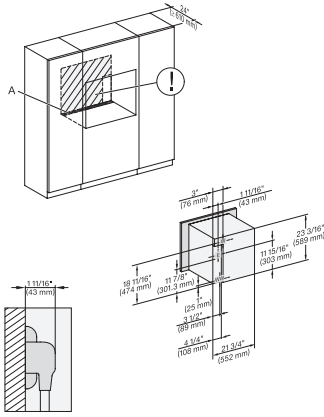

H 6x80 BP, ESW 6x80, H 6x80-2BP, NA7000 Fitting Combi wide front, Installation drawing, Proud, NA

side view 30 inch Proud DGC30 XXL, installation drawing, NA

7/8" – 22* mm – Glass, 15/16" – 23.3** mm – Stainless steel

installation 30 inch Proud DGC XXL, installation drawing,
NA

A – Cut-out (1 9/16" x 19 11/16" / 40 mm x 500 mm) in the bottom of the cabinet for power cord and ventilation., – Electrical and water supplies are recommended to be placed in adjacent cabinetry., Additional cabinet depth is required when placing the electrical and water supplies behind the appliance., E = Electric connection

installation 30 inch wide front DGC XXL, installation drawing, NA

A – Cut-out (1 9/16" x 19 11/16" / 40 mm x 500 mm) in the bottom of the cabinet for power cord and ventilation., – Electrical and water supplies are recommended to be placed in adjacent cabinetry., Additional cabinet depth is required when placing the electrical and water supplies behind the appliance., E = Electric connection

side view, 30 inch Flush inset DGC30 XXL, installation drawing, NA

7/8" – 22" mm – Glass, 15/16" – 23.3** mm – Stainless steel

Installation 30 inch Flush inset DGC30 XXL, installation drawing, NA

7/8" – 22" mm – Glass, 15/16" – 23.3** mm – Stainless steel