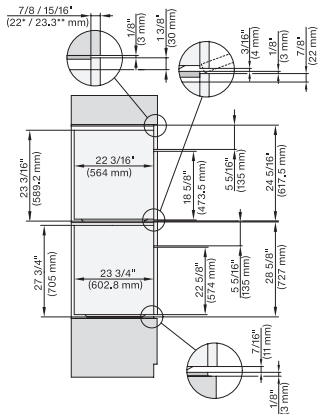

side view, 30 inch Flush inset DGC30 XXL, installation drawing, NA

7/8" – 22" mm – Glass, 15/16" – 23.3** mm – Stainless steel

Installation 30 inch Flush inset DGC30 XXL, installation drawing, NA

7/8" – 22" mm – Glass, 15/16" – 23.3** mm – Stainless steel

Installation 30 inch Flush inset DGC XXL, installation drawing, NA

A – Cut-out (1 9/16" x 19 11/16" / 40 mm x 500 mm) in the bottom of the cabinet for power cord and ventilation, – Electrical and water supplies are recommended to be placed in adjacent cabinetry., Additional cabinet depth is required when placing the electrical and water supplies behind the appliance., E = Electric connection

installation 30 inch Flush inset wide front DGC XXL, installation drawing, NA

A – Cut-out (1 9/16" x 19 11/16" / 40 mm x 500 mm) in the bottom of the cabinet for power cord and ventilation, – Electrical and water supplies are recommended to be placed in adjacent cabinetry., Additional cabinet depth is required when placing the electrical and water supplies behind the appliance., E = Electric connection

DGC7x8x, H7x6x+EBA7868, side view, 30 Zoll, Flush inset, combi, XXL, 650S

7/8" – 22" mm – Glass, 15/16" – 23.3** mm – Stainless steel

DGC7x8x, H2x80BP, H7x8xBP(X), side view, 30 Zoll, Flush inset, combi, XXL 650