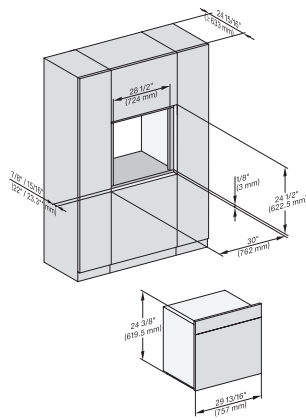

installation 30 inch Proud DGC XXL, installation drawing,
NA

A – Cut-out (1 9/16" x 19 11/16" / 40 mm x 500 mm) in the bottom of the cabinet for power cord and ventilation., – Electrical and water supplies are recommended to be placed in adjacent cabinetry., Additional cabinet depth is required when placing the electrical and water supplies behind the appliance., E = Electric connection

installation 30 inch wide front DGC XXL, installation drawing, NA

A – Cut-out (1 9/16" x 19 11/16" / 40 mm x 500 mm) in the bottom of the cabinet for power cord and ventilation., – Electrical and water supplies are recommended to be placed in adjacent cabinetry., Additional cabinet depth is required when placing the electrical and water supplies behind the appliance., E = Electric connection

side view, 30 inch Flush inset DGC30 XXL, installation drawing, NA

7/8" – 22" mm – Glass, 15/16" – 23.3** mm – Stainless steel

Installation 30 inch Flush inset DGC30 XXL, installation drawing, NA

7/8" – 22" mm – Glass, 15/16" – 23.3** mm – Stainless steel