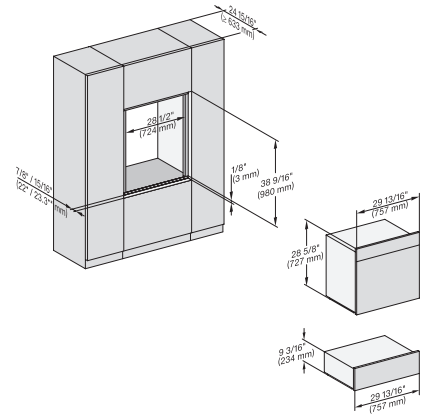

7/8" – 22" mm – Glass, 15/16" – 23.3** mm – Stainless steel

DGC7x8x, ESW7x70, EVS7670, side view, 30 Zoll, Flush inset, combi, XXL

7/8" – 22" mm – Glass, 15/16" – 23.3** mm – Stainless steel

DGC7x8x, ESW7x80, side view, 30 Zoll, Flush inset, combi, XXL

7/8" – 22" mm – Glass, 15/16" – 23.3** mm – Stainless steel

DGC 7585

30" Combi-Steam Oven XXL with DirectWater plus
for steam cooking, baking, roasting with roast probe + menu cooking.

DGC786x+EBA7868, DGC7x8x, ESW7x70, EVS7670, side view, 30 Zoll, Flush inset, combi, XXL

7/8" – 22" mm – Glass, 15/16" – 23.3** mm – Stainless steel

DGC7x8x(X), H2x80BP, H7x8xBP, ESW7x80, side view, 30 Zoll, Flush inset, combi, XXL, 650, ESW30

7/8" – 22" mm – Glass, 15/16" – 23.3** mm – Stainless steel

DC7x8x, ESW7x70, EVS7670 Einbau, 30 Zoll, Flush inset, combi, XXL

7/8" – 22" mm – Glass, 15/16" – 23.3** mm – Stainless steel

DGC7x8x, ESW7x70, EVS7670, Einbau, 30 Zoll, Flush inset, combi, wide front, XXL