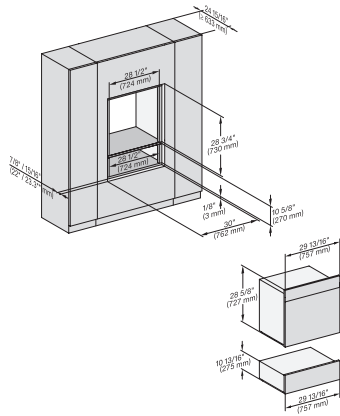

DGC 7585

30" Combi-Steam Oven XXL with DirectWater plus
for steam cooking, baking, roasting with roast probe + menu cooking.

H 6x80 BP, ESW 6x80, H 6x80-2BP, H7x8x, ESW7x80, H 2x8x Fitting Combi, Installation drawing, Flush inset, NA