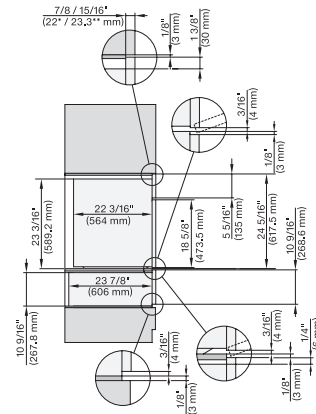

installation 30 inch Flush inset wide front DGC XXL, installation drawing, NA

A – Cut-out (1 9/16" x 19 11/16" / 40 mm x 500 mm) in the bottom of the cabinet for power cord and ventilation, – Electrical and water supplies are recommended to be placed in adjacent cabinetry., Additional cabinet depth is required when placing the electrical and water supplies behind the appliance., E = Electric connection

DGC7x8x, H7x6x+EBA7868, side view, 30 Zoll, Flush inset, combi, XXL, 650S

7/8" – 22" mm – Glass, 15/16" – 23.3** mm – Stainless steel

DGC7x8x, H2x80BP, H7x8xBP(X), side view, 30 Zoll, Flush inset, combi, XXL 650

7/8" – 22" mm – Glass, 15/16" – 23.3** mm – Stainless steel

DGC7x8x, ESW7x70, EVS7670, side view, 30 Zoll, Flush inset, combi, XXL

7/8" – 22" mm – Glass, 15/16" – 23.3** mm – Stainless steel

DGC7x8x, ESW7x80, side view, 30 Zoll, Flush inset, combi, XXL

7/8" – 22" mm – Glass, 15/16" – 23.3** mm – Stainless steel

DGC7x8x(X), H2x80BP, H7x8xBP, ESW7x80, side view, 30 Zoll, Flush inset, combi, XXL, 650, ESW30

7/8" – 22" mm – Glass, 15/16" – 23.3** mm – Stainless steel