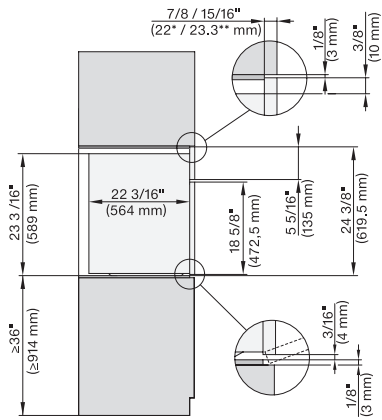

H 6x80 BP, ESW 6x80, H 6x80-2BP, NA7000 Fitting Combi wide front, Installation drawing, Proud, NA

side view 30 inch Proud DGC30 XXL, installation drawing, NA

7/8" – 22* mm – Glass, 15/16" – 23.3** mm – Stainless steel

installation 30 inch Proud DGC XXL, installation drawing,
NA

A – Cut-out (1 9/16" x 19 11/16" / 40 mm x 500 mm) in the bottom of the cabinet for power cord and ventilation., – Electrical and water supplies are recommended to be placed in adjacent cabinetry., Additional cabinet depth is required when placing the electrical and water supplies behind the appliance., E = Electric connection

installation 30 inch wide front DGC XXL, installation drawing, NA

A – Cut-out (1 9/16" x 19 11/16" / 40 mm x 500 mm) in the bottom of the cabinet for power cord and ventilation., – Electrical and water supplies are recommended to be placed in adjacent cabinetry., Additional cabinet depth is required when placing the electrical and water supplies behind the appliance., E = Electric connection

side view, 30 inch Flush inset DGC30 XXL, installation drawing, NA

7/8" – 22" mm – Glass, 15/16" – 23.3** mm – Stainless steel

Installation 30 inch Flush inset DGC30 XXL, installation drawing, NA

7/8" – 22" mm – Glass, 15/16" – 23.3** mm – Stainless steel