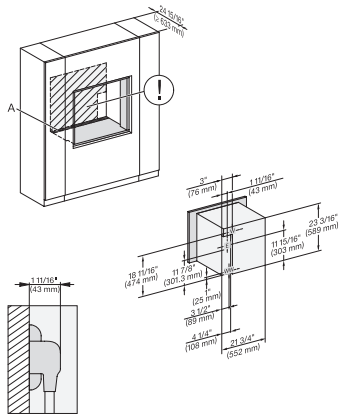

side view, 30 inch Flush inset DGC30 XXL, installation drawing, NA

7/8" – 22" mm – Glass, 15/16" – 23.3** mm – Stainless steel

Installation 30 inch Flush inset DGC30 XXL, installation drawing, NA

7/8" – 22" mm – Glass, 15/16" – 23.3** mm – Stainless steel

installation 30 inch Flush inset wide front DGC30 XXL, installation drawing, NA

7/8" – 22" mm – Glass, 15/16" – 23.3** mm – Stainless steel

DGC 7585

30" Combi-Steam Oven XXL with DirectWater plus
for steam cooking, baking, roasting with roast probe + menu cooking.

Installation 30 inch Flush inset DGC XXL, installation drawing, NA

A – Cut-out (1 9/16" x 19 11/16" / 40 mm x 500 mm) in the bottom of the cabinet for power cord and ventilation, – Electrical and water supplies are recommended to be placed in adjacent cabinetry., Additional cabinet depth is required when placing the electrical and water supplies behind the appliance., E = Electric connection

installation 30 inch Flush inset wide front DGC XXL, installation drawing, NA

A – Cut-out (1 9/16" x 19 11/16" / 40 mm x 500 mm) in the bottom of the cabinet for power cord and ventilation, – Electrical and water supplies are recommended to be placed in adjacent cabinetry., Additional cabinet depth is required when placing the electrical and water supplies behind the appliance., E = Electric connection