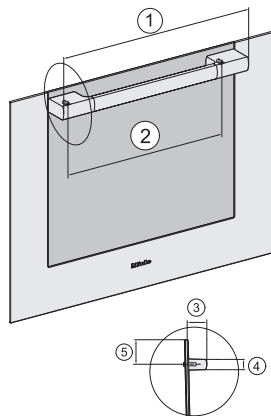

Handle 30" DGC73xx, DGC75xx, DGC77xx, H71xx, H75xx, H77xx, ContourLine – NA7000 - Installation drawing

21 1/8" / 536 mm, 17 1/2" / 444 mm, 2 1/2" / 64 mm, 1 3/8" / 35 mm, 1 7/16" / 37 mm