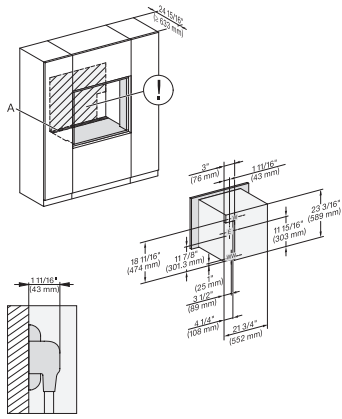

installation 30 inch wide front DGC XXL, installation drawing, NA

A – Cut-out (1 9/16" x 19 11/16" / 40 mm x 500 mm) in the bottom of the cabinet for power cord and ventilation., – Electrical and water supplies are recommended to be placed in adjacent cabinetry., Additional cabinet depth is required when placing the electrical and water supplies behind the appliance., E = Electric connection

side view, 30 inch Flush inset DGC30 XXL, installation drawing, NA

7/8" – 22" mm – Glass, 15/16" – 23.3** mm – Stainless steel

Installation 30 inch Flush inset DGC30 XXL, installation drawing, NA

7/8" – 22" mm – Glass, 15/16" – 23.3** mm – Stainless steel

installation 30 inch Flush inset wide front DGC30 XXL, installation drawing, NA

7/8" – 22" mm – Glass, 15/16" – 23.3** mm – Stainless steel

DGC 7585

30" Combi-Steam Oven XXL with DirectWater plus
for steam cooking, baking, roasting with roast probe + menu cooking.

Installation 30 inch Flush inset DGC XXL, installation drawing, NA

A – Cut-out (1 9/16" x 19 11/16" / 40 mm x 500 mm) in the bottom of the cabinet for power cord and ventilation, – Electrical and water supplies are recommended to be placed in adjacent cabinetry., Additional cabinet depth is required when placing the electrical and water supplies behind the appliance., E = Electric connection