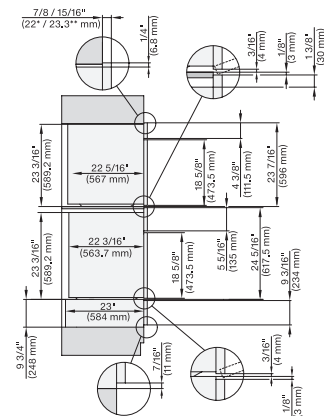

7/8" – 22" mm – Glass, 15/16" – 23.3** mm – Stainless steel

DGC7x8x(X), H2x80BP, H7x8xBP, ESW7x80, side view, 30 Zoll, Flush inset, combi, XXL, 650, ESW30

7/8" – 22" mm – Glass, 15/16" – 23.3** mm – Stainless steel

7/8" – 22" mm – Glass, 15/16" – 23.3** mm – Stainless steel

DGC7x8x, H7x6xBP+EBA7848, side view, 30 Zoll, Proud, combi, XXL, 650S

7/8" – 22" mm – Glass, 15/16" – 23.3** mm – Stainless steel

DGC7x8x, H2x80BP, H7x8xBP(X), side view, 30 Zoll, Proud, combi, XXL 650

7/8" – 22" mm – Glass, 15/16" – 23.3** mm – Stainless steel

DGC7x8x, ESW7x70, EVS7670, side view, 30 Zoll, Proud, combi, XXL

7/8" – 22" mm – Glass, 15/16" – 23.3** mm – Stainless steel

DGC7x8x, ESW7x80, side view, 30 Zoll, Proud, combi, XXL

7/8" – 22" mm – Glass, 15/16" – 23.3** mm – Stainless steel

DGC786x+EBA7868, DGC7x8x, ESW7x70, EVS7670, side view, 30 Zoll, Proud, combi, XXL

7/8" – 22" mm – Glass, 15/16" – 23.3** mm – Stainless steel

DGC 7585