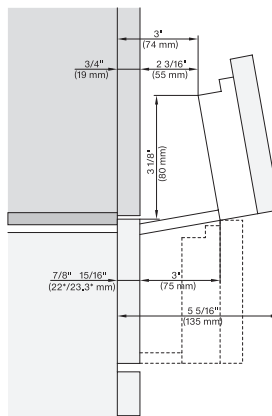

7/8" – 22" mm – Glass, 15/16" – 23.3** mm – Stainless steel

DGC7x8x(X), H2x80BP, H7x8xBP, ESW7x80, side view, 30 Zoll, Flush inset, combi, XXL, 650, ESW30

7/8" – 22" mm – Glass, 15/16" – 23.3** mm – Stainless steel

DGC7x8x, ESW7x70, EVS7670, Einbau, 30 Zoll, Proud, combi, XXL

7/8" – 22" mm – Glass, 15/16" – 23.3** mm – Stainless steel

DGX7x8x, ESW7x70, EVS7670, Einbau, 30 Zoll, Proud, combi, wide front, XXL

Handle 30" DGC73xx, DGC75xx, DGC77xx, H71xx, H75xx, H77xx, ContourLine – NA7000 - Installation drawing

21 1/8" / 536 mm, 17 1/2" / 444 mm, 2 1/2" / 64 mm, 1 3/8" / 35 mm, 1 7/16" / 37 mm

Swivel range Flush inset DGC 30 inch, installation drawing, NA

7/8" – 22" mm – Glas, 15/16" – 23.3** mm – Edelstahl

swivel range 30 inch Proud DGC, installation drawing, NA

7/8" – 22" mm – Glas, 15/16" – 23.3** mm – Edelstahl