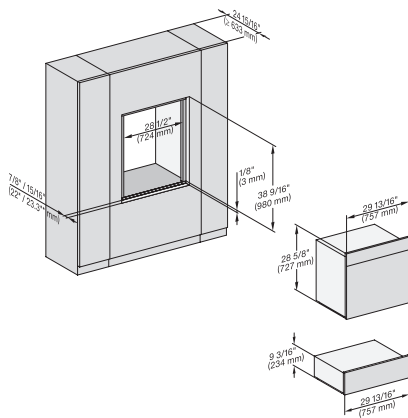

7/8" – 22" mm – Glass, 15/16" – 23.3** mm – Stainless steel

DGC 7585

30" Combi-Steam Oven XXL with DirectWater plus
for steam cooking, baking, roasting with roast probe + menu cooking.

DGC786x+EBA7868, DGC7x8x, ESW7x70, EVS7670, side view, 30 Zoll, Flush inset, combi, XXL

7/8" – 22" mm – Glass, 15/16" – 23.3** mm – Stainless steel

DGC7x8x(X), H2x80BP, H7x8xBP, ESW7x80, side view, 30 Zoll, Flush inset, combi, XXL, 650, ESW30

7/8" – 22" mm – Glass, 15/16" – 23.3** mm – Stainless steel

DC7x8x, ESW7x70, EVS7670 Einbau, 30 Zoll, Flush inset, combi, XXL

7/8" – 22" mm – Glass, 15/16" – 23.3** mm – Stainless steel

DGC7x8x, ESW7x70, EVS7670, Einbau, 30 Zoll, Flush inset, combi, wide front, XXL