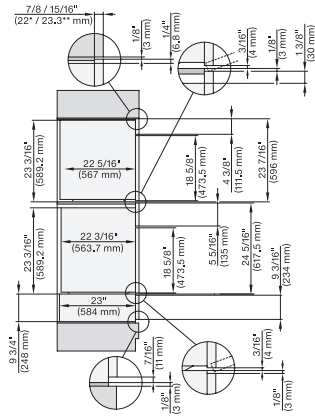

DGC 7585

30" Combi-Steam Oven XXL with DirectWater plus
for steam cooking, baking, roasting with roast probe + menu cooking.

DGC786x+EBA7868, DGC7x8x, ESW7x70, EVS7670, side view, 30 Zoll, Flush inset, combi, XXL

7/8" – 22" mm – Glass, 15/16" – 23.3** mm – Stainless steel