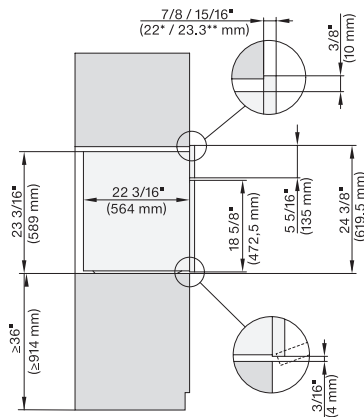

DGC 7585

30" Combi-Steam Oven XXL with DirectWater plus
for steam cooking, baking, roasting with roast probe + menu cooking.

H 6x80 BP, ESW 6x80, H 6x80-2BP, H7x8x, ESW7x80, H 2x8x Fitting Combi, Installation drawing, Flush inset, NA

H 6x80 BP, ESW 6x80, H 6x80-2BP, H 2x80BP, H 7x80 BP/BPX, ESW 7x80 Installation drawing, Flush inset, NA

H6x80BP, ESW6x80, H6x80-2BP, H2x80BP, H7x80BPX, ESW7x80, Fitting Combi, Installation drawing, Proud, NA

H 6x80 BP, ESW 6x80, H 6x80-2BP, NA7000 Fitting Combi wide front, Installation drawing, Proud, NA

side view 30 inch Proud DGC30 XXL, installation drawing, NA

7/8" – 22* mm – Glass, 15/16" – 23.3** mm – Stainless steel

side view, 30 inch Flush inset DGC30 XXL, installation drawing, NA

7/8" – 22" mm – Glass, 15/16" – 23.3** mm – Stainless steel

Installation 30 inch Flush inset DGC30 XXL, installation drawing, NA

7/8" – 22" mm – Glass, 15/16" – 23.3** mm – Stainless steel