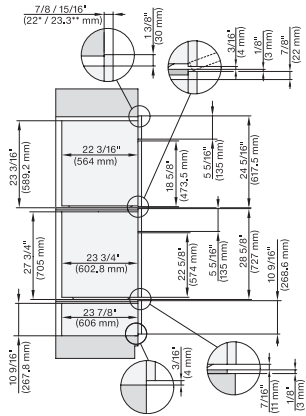

DGC 7585

30" Combi-Steam Oven XXL with DirectWater plus
for steam cooking, baking, roasting with roast probe + menu cooking.

DGC7x8x(X), H2x80BP, H7x8xBP(X), ESW7x80, side view, 30 Zoll, Proud, combi, XXL, 650

7/8" – 22" mm – Glass, 15/16" – 23.3** mm – Stainless steel