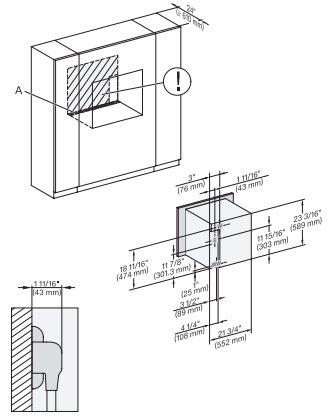

H 6x80 BP, ESW 6x80, H 6x80-2BP, NA7000 Fitting Combi wide front, Installation drawing, Proud, NA

side view 30 inch Proud DGC30 XXL, installation drawing, NA

7/8" – 22* mm – Glass, 15/16" – 23.3** mm – Stainless steel

installation 30 inch Proud DGC XXL, installation drawing,
NA

A – Cut-out (1 9/16" x 19 11/16" / 40 mm x 500 mm) in the bottom of the cabinet for power cord and ventilation., – Electrical and water supplies are recommended to be placed in adjacent cabinetry., Additional cabinet depth is required when placing the electrical and water supplies behind the appliance., E = Electric connection

installation 30 inch wide front DGC XXL, installation drawing, NA

A – Cut-out (1 9/16" x 19 11/16" / 40 mm x 500 mm) in the bottom of the cabinet for power cord and ventilation., – Electrical and water supplies are recommended to be placed in adjacent cabinetry., Additional cabinet depth is required when placing the electrical and water supplies behind the appliance., E = Electric connection

side view, 30 inch Flush inset DGC30 XXL, installation drawing, NA

7/8" – 22" mm – Glass, 15/16" – 23.3** mm – Stainless steel

Installation 30 inch Flush inset DGC30 XXL, installation drawing, NA

7/8" – 22" mm – Glass, 15/16" – 23.3** mm – Stainless steel