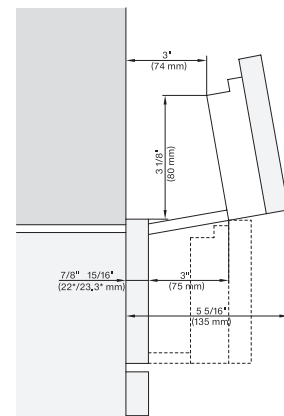

7/8" – 22" mm – Glass, 15/16" – 23.3** mm – Stainless steel

DGC7x8x(X), H2x80BP, H7x8xBP, ESW7x80, side view, 30 Zoll, Flush inset, combi, XXL, 650, ESW30

7/8" – 22" mm – Glass, 15/16" – 23.3** mm – Stainless steel

DGC7x8x, ESW7x70, EVS7670, Einbau, 30 Zoll, Proud, combi, XXL

7/8" – 22" mm – Glass, 15/16" – 23.3** mm – Stainless steel

DGX7x8x, ESW7x70, EVS7670, Einbau, 30 Zoll, Proud, combi, wide front, XXL

Handle 30" DGC73xx, DGC75xx, DGC77xx, H71xx, H75xx, H77xx, ContourLine – NA7000 - Installation drawing

21 1/8" / 536 mm, 17 1/2" / 444 mm, 2 1/2" / 64 mm, 1 3/8" / 35 mm, 1 7/16" / 37 mm

Swivel range Flush inset DGC 30 inch, installation drawing, NA

7/8" – 22" mm – Glas, 15/16" – 23.3** mm – Edelstahl

swivel range 30 inch Proud DGC, installation drawing, NA

7/8" – 22" mm – Glas, 15/16" – 23.3** mm – Edelstahl