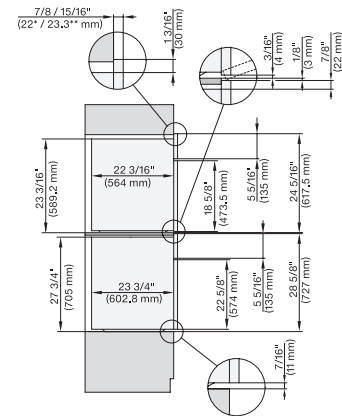

7/8" – 22" mm – Glass, 15/16" – 23.3" mm – Stainless steel

DGC7x8x, ESW7x70, EVS7670, side view, 30 Zoll, Flush inset, combi, XXL

7/8" – 22" mm – Glass, 15/16" – 23.3" mm – Stainless steel

DGC7x8x, ESW7x80, side view, 30 Zoll, Flush inset, combi, XXL

7/8" – 22" mm – Glass, 15/16" – 23.3** mm – Stainless steel

DGC7x8x(X), H2x80BP, H7x8xBP, ESW7x80, side view, 30 Zoll, Flush inset, combi, XXL, 650, ESW30

7/8" – 22" mm – Glass, 15/16" – 23.3** mm – Stainless steel

DC7x8x, ESW7x70, EVS7670 Einbau, 30 Zoll, Flush inset, combi, XXL

7/8" – 22" mm – Glass, 15/16" – 23.3** mm – Stainless steel

DGC7x8x, ESW7x70, EVS7670, Einbau, 30 Zoll, Flush inset, combi, wide front, XXL

7/8" – 22" mm – Glass, 15/16" – 23.3** mm – Stainless steel

DGC7x8x, H7x6xBP+EBA7848, side view, 30 Zoll, Proud, combi, XXL, 650S

7/8" – 22" mm – Glass, 15/16" – 23.3** mm – Stainless steel

DGC7x8x, H2x80BP, H7x8xBP(X), side view, 30 Zoll, Proud, combi, XXL 650