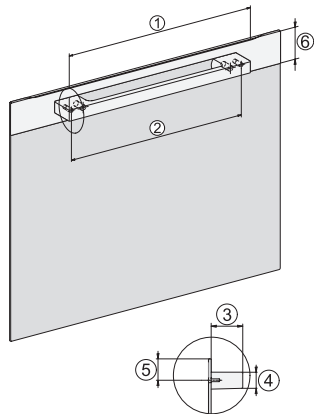

Handle DGC74xx, DGC76xx, DGC78xx, PureLine – NA7000 - Installation drawing

DGC7470, DGC7670, DGC7870, DGC7875, DGC7680, DGC7685, DGC7880, DGC7885; 19 11/16" / 500 mm, 17 1/2" / 444 mm, 1 7/8" / 47 mm, 15/16" / 24 mm, 1 1/4" / 32.5 mm, 2 9/16" / 65 mm, DGC7440, DGC7640, DGC7840, DGC7845, DGC7860, DGC7865; 15 3/4" / 400 mm, 14 3/16" / 360 mm, 1 7/8" / 47 mm, 15/16" / 24 mm, 1 1/4" / 32.5 mm, 2 9/16" / 65 mm