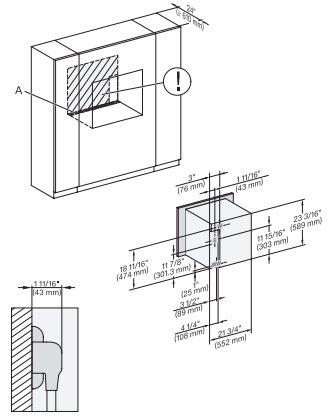

H 6x80 BP, ESW 6x80, H 6x80-2BP, NA7000 Fitting Combi wide front, Installation drawing, Proud, NA

side view 30 inch Proud DGC30 XXL, installation drawing, NA

7/8" – 22* mm – Glass, 15/16" – 23.3** mm – Stainless steel

installation 30 inch Proud DGC XXL, installation drawing,
NA

A – Cut-out (1 9/16" x 19 11/16" / 40 mm x 500 mm) in the bottom of the cabinet for power cord and ventilation, – Electrical and water supplies are recommended to be placed in adjacent cabinetry., Additional cabinet depth is required when placing the electrical and water supplies behind the appliance., E = Electric connection

installation 30 inch wide front DGC XXL, installation drawing, NA

A – Cut-out (1 9/16" x 19 11/16" / 40 mm x 500 mm) in the bottom of the cabinet for power cord and ventilation, – Electrical and water supplies are recommended to be placed in adjacent cabinetry., Additional cabinet depth is required when placing the electrical and water supplies behind the appliance., E = Electric connection

side view, 30 inch Flush inset DGC30 XXL, installation drawing, NA

7/8" – 22" mm – Glass, 15/16" – 23.3** mm – Stainless steel

Installation 30 inch Flush inset DGC30 XXL, installation drawing, NA

7/8" – 22" mm – Glass, 15/16" – 23.3** mm – Stainless steel