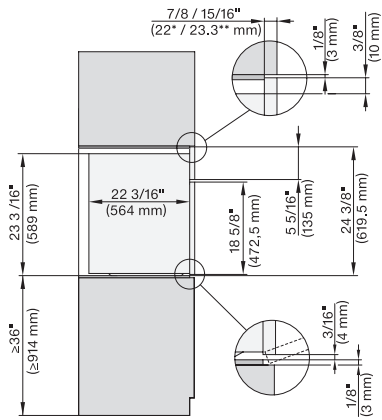

H 6x80 BP, ESW 6x80, H 6x80-2BP, NA7000 Fitting Combi wide front, Installation drawing, Proud, NA

side view 30 inch Proud DGC30 XXL, installation drawing, NA

7/8" – 22* mm – Glass, 15/16" – 23.3** mm – Stainless steel

installation 30 inch Proud DGC XXL, installation drawing,
NA

A – Cut-out (1 9/16" x 19 11/16" / 40 mm x 500 mm) in the bottom of the cabinet for power cord and ventilation, – Electrical and water supplies are recommended to be placed in adjacent cabinetry., Additional cabinet depth is required when placing the electrical and water supplies behind the appliance., E = Electric connection

installation 30 inch wide front DGC XXL, installation drawing, NA

A – Cut-out (1 9/16" x 19 11/16" / 40 mm x 500 mm) in the bottom of the cabinet for power cord and ventilation, – Electrical and water supplies are recommended to be placed in adjacent cabinetry., Additional cabinet depth is required when placing the electrical and water supplies behind the appliance., E = Electric connection

side view, 30 inch Flush inset DGC30 XXL, installation drawing, NA

7/8" – 22" mm – Glass, 15/16" – 23.3** mm – Stainless steel

Installation 30 inch Flush inset DGC30 XXL, installation drawing, NA

7/8" – 22" mm – Glass, 15/16" – 23.3** mm – Stainless steel