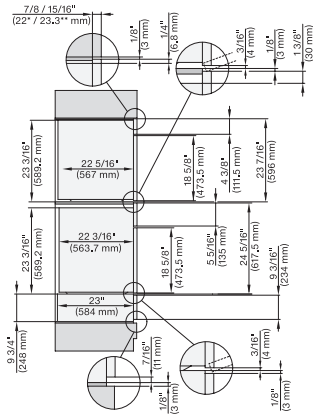

DGC 7685

30" Combi-Steam Oven XXL with DirectWater plus
for steam cooking, baking, roasting with roast probe + menu cooking.

DGC786x+EBA7868, DGC7x8x, ESW7x70, EVS7670, side view, 30 Zoll, Flush inset, combi, XXL

7/8" – 22" mm – Glass, 15/16" – 23.3** mm – Stainless steel