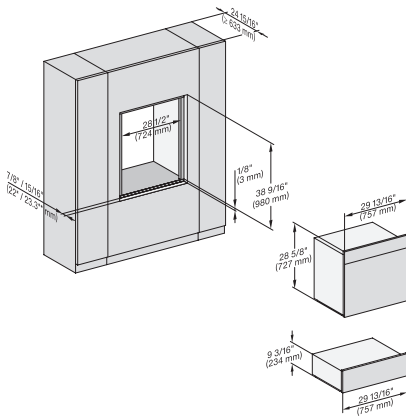

7/8" – 22" mm – Glass, 15/16" – 23.3" mm – Stainless steel

DGC 7685

30" Combi-Steam Oven XXL with DirectWater plus
for steam cooking, baking, roasting with roast probe + menu cooking.

DGC786x+EBA7868, DGC7x8x, ESW7x70, EVS7670, side view, 30 Zoll, Flush inset, combi, XXL

7/8" – 22" mm – Glass, 15/16" – 23.3** mm – Stainless steel

DGC7x8x(X), H2x80BP, H7x8xBP, ESW7x80, side view, 30 Zoll, Flush inset, combi, XXL, 650, ESW30

7/8" – 22" mm – Glass, 15/16" – 23.3** mm – Stainless steel

DC7x8x, ESW7x70, EVS7670 Einbau, 30 Zoll, Flush inset, combi, XXL

7/8" – 22" mm – Glass, 15/16" – 23.3** mm – Stainless steel

DGC7x8x, ESW7x70, EVS7670, Einbau, 30 Zoll, Flush inset, combi, wide front, XXL