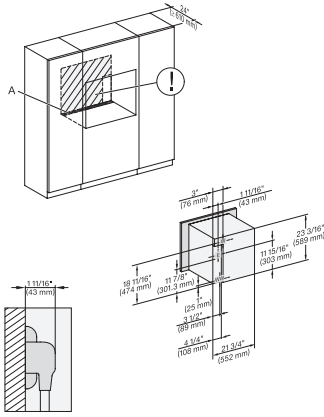

H 6x80 BP, ESW 6x80, H 6x80-2BP, NA7000 Fitting Combi wide front, Installation drawing, Proud, NA

side view 30 inch Proud DGC30 XXL, installation drawing, NA

7/8" – 22* mm – Glass, 15/16" – 23.3** mm – Stainless steel

installation 30 inch Proud DGC XXL, installation drawing,
NA

A – Cut-out (1 9/16" x 19 11/16" / 40 mm x 500 mm) in the bottom of the cabinet for power cord and ventilation, – Electrical and water supplies are recommended to be placed in adjacent cabinetry., Additional cabinet depth is required when placing the electrical and water supplies behind the appliance., E = Electric connection

installation 30 inch wide front DGC XXL, installation drawing, NA

A – Cut-out (1 9/16" x 19 11/16" / 40 mm x 500 mm) in the bottom of the cabinet for power cord and ventilation, – Electrical and water supplies are recommended to be placed in adjacent cabinetry., Additional cabinet depth is required when placing the electrical and water supplies behind the appliance., E = Electric connection

side view, 30 inch Flush inset DGC30 XXL, installation drawing, NA

7/8" – 22" mm – Glass, 15/16" – 23.3** mm – Stainless steel

Installation 30 inch Flush inset DGC30 XXL, installation drawing, NA

7/8" – 22" mm – Glass, 15/16" – 23.3** mm – Stainless steel