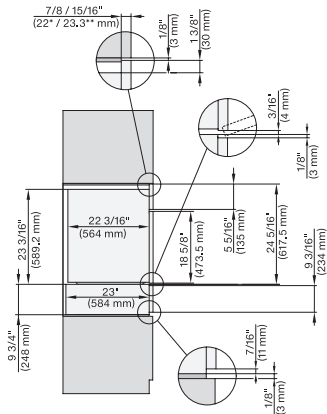

Installation 30 inch Flush inset DGC XXL, installation drawing, NA

A – Cut-out (1 9/16" x 19 11/16" / 40 mm x 500 mm) in the bottom of the cabinet for power cord and ventilation, – Electrical and water supplies are recommended to be placed in adjacent cabinetry., Additional cabinet depth is required when placing the electrical and water supplies behind the appliance., E = Electric connection

installation 30 inch Flush inset wide front DGC XXL, installation drawing, NA

A – Cut-out (1 9/16" x 19 11/16" / 40 mm x 500 mm) in the bottom of the cabinet for power cord and ventilation, – Electrical and water supplies are recommended to be placed in adjacent cabinetry., Additional cabinet depth is required when placing the electrical and water supplies behind the appliance., E = Electric connection

DGC7x8x, H7x6x+EBA7868, side view, 30 Zoll, Flush inset, combi, XXL, 650S

7/8" – 22" mm – Glass, 15/16" – 23.3" mm – Stainless steel

DGC7x8x, H2x80BP, H7x8xBP(X), side view, 30 Zoll, Flush inset, combi, XXL 650

7/8" – 22" mm – Glass, 15/16" – 23.3" mm – Stainless steel

DGC7x8x, ESW7x70, EVS7670, side view, 30 Zoll, Flush inset, combi, XXL

7/8" – 22" mm – Glass, 15/16" – 23.3" mm – Stainless steel

DGC7x8x, ESW7x80, side view, 30 Zoll, Flush inset, combi, XXL