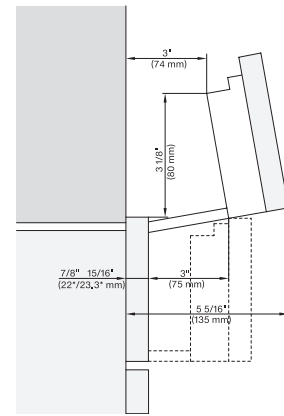

7/8" – 22" mm – Glass, 15/16" – 23.3** mm – Stainless steel

DGC7x8x(X), H2x80BP, H7x8xBP, ESW7x80, side view, 30 Zoll, Flush inset, combi, XXL, 650, ESW30

7/8" – 22" mm – Glass, 15/16" – 23.3** mm – Stainless steel

DGC7x8x, ESW7x70, EVS7670, Einbau, 30 Zoll, Proud, combi, XXL

7/8" – 22" mm – Glass, 15/16" – 23.3** mm – Stainless steel

DGX7x8x, ESW7x70, EVS7670, Einbau, 30 Zoll, Proud, combi, wide front, XXL

Handle DGC74xx, DGC76xx, DGC78xx, PureLine – NA7000 - Installation drawing

DGC7470, DGC7670, DGC7870, DGC7875, DGC7680, DGC7685, DGC7880, DGC7885; 19 11/16" / 500 mm, 17 1/2" / 444 mm, 1 7/8" / 47 mm, 15/16" / 24 mm, 1 1/4" / 32.5 mm, 2 9/16" / 65 mm, DGC7440, DGC7640, DGC7840, DGC7845, DGC7860, DGC7865; 15 3/4" / 400 mm, 14 3/16" / 360 mm, 1 7/8" / 47 mm, 15/16" / 24 mm, 1 1/4" / 32.5 mm, 2 9/16" / 65 mm

Swivel range Flush inset DGC 30 inch, installation drawing, NA

7/8" – 22" mm – Glas, 15/16" – 23.3** mm – Edelstahl

swivel range 30 inch Proud DGC, installation drawing, NA

7/8" – 22" mm – Glas, 15/16" – 23.3** mm – Edelstahl