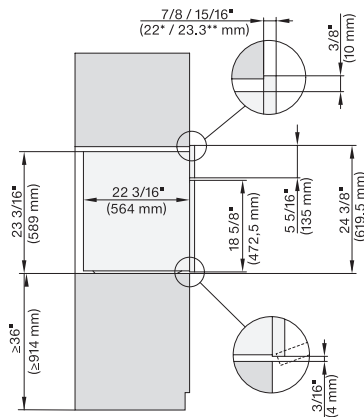

H 6x80 BP, ESW 6x80, H 6x80-2BP, H 2x80BP, H 7x80 BP/BPX, ESW 7x80 Installation drawing, Flush inset, NA

H6x80BP, ESW6x80, H6x80-2BP, H2x80BP, H7x80BPX, ESW7x80, Fitting Combi, Installation drawing, Proud, NA

H 6x80 BP, ESW 6x80, H 6x80-2BP, NA7000 Fitting Combi wide front, Installation drawing, Proud, NA

side view 30 inch Proud DGC30 XXL, installation drawing, NA

7/8" – 22* mm – Glass, 15/16" – 23.3** mm – Stainless steel

side view, 30 inch Flush inset DGC30 XXL, installation drawing, NA

7/8" – 22" mm – Glass, 15/16" – 23.3** mm – Stainless steel

Installation 30 inch Flush inset DGC30 XXL, installation drawing, NA

7/8" – 22" mm – Glass, 15/16" – 23.3** mm – Stainless steel