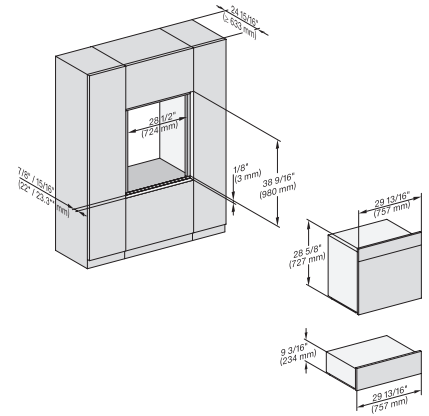

7/8" – 22" mm – Glass, 15/16" – 23.3" mm – Stainless steel

DGC7x8x, ESW7x70, EVS7670, side view, 30 Zoll, Flush inset, combi, XXL

7/8" – 22" mm – Glass, 15/16" – 23.3" mm – Stainless steel

DGC7x8x, ESW7x80, side view, 30 Zoll, Flush inset, combi, XXL

7/8" – 22" mm – Glass, 15/16" – 23.3" mm – Stainless steel

DGC 7685

30" Combi-Steam Oven XXL with DirectWater plus
for steam cooking, baking, roasting with roast probe + menu cooking.

DGC786x+EBA7868, DGC7x8x, ESW7x70, EVS7670, side view, 30 Zoll, Flush inset, combi, XXL

7/8" – 22" mm – Glass, 15/16" – 23.3** mm – Stainless steel

DGC7x8x(X), H2x80BP, H7x8xBP, ESW7x80, side view, 30 Zoll, Flush inset, combi, XXL, 650, ESW30

7/8" – 22" mm – Glass, 15/16" – 23.3** mm – Stainless steel

DC7x8x, ESW7x70, EVS7670 Einbau, 30 Zoll, Flush inset, combi, XXL

7/8" – 22" mm – Glass, 15/16" – 23.3** mm – Stainless steel

DGC7x8x, ESW7x70, EVS7670, Einbau, 30 Zoll, Flush inset, combi, wide front, XXL