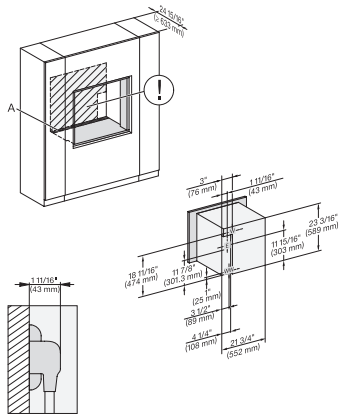

side view, 30 inch Flush inset DGC30 XXL, installation drawing, NA

7/8" – 22" mm – Glass, 15/16" – 23.3** mm – Stainless steel

Installation 30 inch Flush inset DGC30 XXL, installation drawing, NA

7/8" – 22" mm – Glass, 15/16" – 23.3** mm – Stainless steel

installation 30 inch Flush inset wide front DGC30 XXL, installation drawing, NA

7/8" – 22" mm – Glass, 15/16" – 23.3** mm – Stainless steel

DGC 7685

30" Combi-Steam Oven XXL with DirectWater plus
for steam cooking, baking, roasting with roast probe + menu cooking.

Installation 30 inch Flush inset DGC XXL, installation drawing, NA

A – Cut-out (1 9/16" x 19 11/16" / 40 mm x 500 mm) in the bottom of the cabinet for power cord and ventilation, – Electrical and water supplies are recommended to be placed in adjacent cabinetry., Additional cabinet depth is required when placing the electrical and water supplies behind the appliance., E = Electric connection

installation 30 inch Flush inset wide front DGC XXL, installation drawing, NA

A – Cut-out (1 9/16" x 19 11/16" / 40 mm x 500 mm) in the bottom of the cabinet for power cord and ventilation, – Electrical and water supplies are recommended to be placed in adjacent cabinetry., Additional cabinet depth is required when placing the electrical and water supplies behind the appliance., E = Electric connection