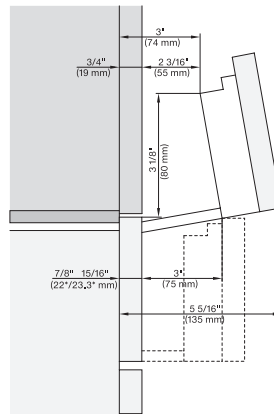

7/8" – 22" mm – Glass, 15/16" – 23.3** mm – Stainless steel

DGC7x8x(X), H2x80BP, H7x8xBP, ESW7x80, side view, 30 Zoll, Flush inset, combi, XXL, 650, ESW30

7/8" – 22" mm – Glass, 15/16" – 23.3** mm – Stainless steel

DGC7x8x, ESW7x70, EVS7670, Einbau, 30 Zoll, Proud, combi, XXL

7/8" – 22" mm – Glass, 15/16" – 23.3** mm – Stainless steel

DGX7x8x, ESW7x70, EVS7670, Einbau, 30 Zoll, Proud, combi, wide front, XXL

Handle DGC74xx, DGC76xx, DGC78xx, PureLine – NA7000 - Installation drawing

DGC7470, DGC7670, DGC7870, DGC7875, DGC7680, DGC7685, DGC7880, DGC7885; 19 11/16" / 500 mm, 17 1/2" / 444 mm, 1 7/8" / 47 mm, 15/16" / 24 mm, 1 1/4" / 32.5 mm, 2 9/16" / 65 mm, DGC7440, DGC7640, DGC7840, DGC7845, DGC7860, DGC7865; 15 3/4" / 400 mm, 14 3/16" / 360 mm, 1 7/8" / 47 mm, 15/16" / 24 mm, 1 1/4" / 32.5 mm, 2 9/16" / 65 mm

Swivel range Flush inset DGC 30 inch, installation drawing, NA

7/8" – 22" mm – Glas, 15/16" – 23.3** mm – Edelstahl

swivel range 30 inch Proud DGC, installation drawing, NA

7/8" – 22" mm – Glas, 15/16" – 23.3** mm – Edelstahl