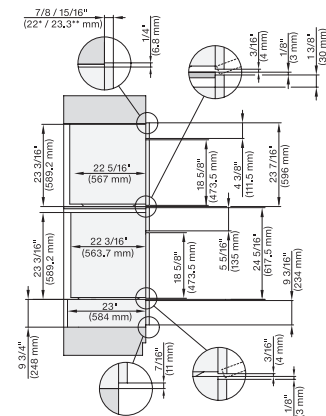

7/8" – 22" mm – Glass, 15/16" – 23.3** mm – Stainless steel

DGC7x8x(X), H2x80BP, H7x8xBP, ESW7x80, side view, 30 Zoll, Flush inset, combi, XXL, 650, ESW30

7/8" – 22" mm – Glass, 15/16" – 23.3** mm – Stainless steel

7/8" – 22" mm – Glass, 15/16" – 23.3** mm – Stainless steel

DGC7x8x, H7x6xBP+EBA7848, side view, 30 Zoll, Proud, combi, XXL, 650S

7/8" – 22" mm – Glass, 15/16" – 23.3** mm – Stainless steel

DGC7x8x, H2x80BP, H7x8xBP(X), side view, 30 Zoll, Proud, combi, XXL 650

7/8" – 22" mm – Glass, 15/16" – 23.3** mm – Stainless steel

DGC7x8x, ESW7x70, EVS7670, side view, 30 Zoll, Proud, combi, XXL

7/8" – 22" mm – Glass, 15/16" – 23.3** mm – Stainless steel

DGC7x8x, ESW7x80, side view, 30 Zoll, Proud, combi, XXL

7/8" – 22" mm – Glass, 15/16" – 23.3** mm – Stainless steel

DGC786x+EBA7868, DGC7x8x, ESW7x70, EVS7670, side view, 30 Zoll, Proud, combi, XXL

7/8" – 22" mm – Glass, 15/16" – 23.3** mm – Stainless steel

DGC 7685