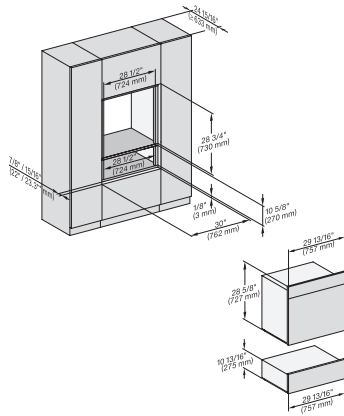

DGC 7780

30" Combi-Steam Oven XXL

for steam cooking, baking, roasting with roast probe + menu cooking.

H 6x80 BP, ESW 6x80, H 6x80-2BP, H7x8x, ESW7x80, H 2x8x Fitting Combi, Installation drawing, Flush inset, NA