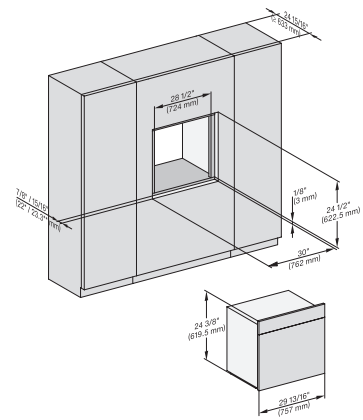

installation 30 inch Proud DGC XXL, installation drawing, NA

installation 30 inch wide front DGC XXL, installation drawing, NA

A – Cut-out (1 9/16" x 19 11/16" / 40 mm x 500 mm) in the bottom of the cabinet for power cord and ventilation., – Electrical and water supplies are recommended to be placed in adjacent cabinetry., Additional cabinet depth is required when placing the electrical and water supplies behind the appliance., E = Electric connection

A – Cut-out (1 9/16" x 19 11/16" / 40 mm x 500 mm) in the bottom of the cabinet for power cord and ventilation., – Electrical and water supplies are recommended to be placed in adjacent cabinetry., Additional cabinet depth is required when placing the electrical and water supplies behind the appliance., E = Electric connection

side view, 30 inch Flush inset DGC30 XXL, installation drawing, NA

7/8" – 22" mm – Glass, 15/16" – 23.3** mm – Stainless steel

Installation 30 inch Flush inset DGC30 XXL, installation drawing, NA

7/8" – 22" mm – Glass, 15/16" – 23.3** mm – Stainless steel

installation 30 inch Flush inset wide front DGC30 XXL, installation drawing, NA

7/8" – 22" mm – Glass, 15/16" – 23.3** mm – Stainless steel

DGC 7780

30" Combi-Steam Oven XXL

for steam cooking, baking, roasting with roast probe + menu cooking.