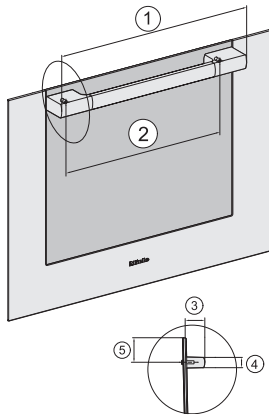

7/8" – 22" mm – Glass, 15/16" – 23.3" mm – Stainless steel

DGC7x8x, ESW7x70, EVS7670, Einbau, 30 Zoll, Proud, combi, XXL

7/8" – 22" mm – Glass, 15/16" – 23.3" mm – Stainless steel

DGX7x8x, ESW7x70, EVS7670, Einbau, 30 Zoll, Proud, combi, wide front, XXL