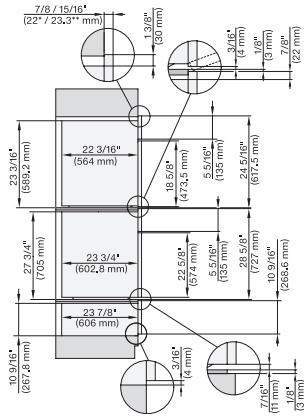

DGC 7780

30" Combi-Steam Oven XXL

for steam cooking, baking, roasting with roast probe + menu cooking.

DGC7x8x(X), H2x80BP, H7x8xBP(X), ESW7x80, side view, 30 Zoll, Proud, combi, XXL, 650

7/8" – 22" mm – Glass, 15/16" – 23.3" mm – Stainless steel