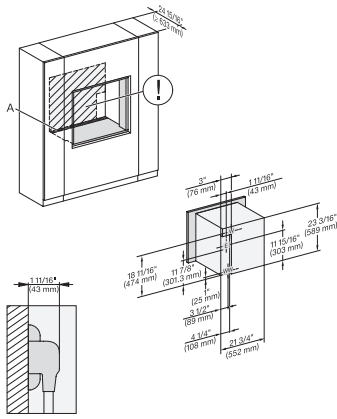

side view, 30 inch Flush inset DGC30 XXL, installation drawing, NA

7/8" – 22" mm – Glass, 15/16" – 23.3** mm – Stainless steel

Installation 30 inch Flush inset DGC30 XXL, installation drawing, NA

7/8" – 22" mm – Glass, 15/16" – 23.3** mm – Stainless steel

installation 30 inch Flush inset wide front DGC30 XXL, installation drawing, NA

7/8" – 22" mm – Glass, 15/16" – 23.3** mm – Stainless steel

DGC 7780

30" Combi-Steam Oven XXL

for steam cooking, baking, roasting with roast probe + menu cooking.

Installation 30 inch Flush inset DGC XXL, installation drawing, NA

A – Cut-out (1 9/16" x 19 11/16" / 40 mm x 500 mm) in the bottom of the cabinet for power cord and ventilation, – Electrical and water supplies are recommended to be placed in adjacent cabinetry., Additional cabinet depth is required when placing the electrical and water supplies behind the appliance., E = Electric connection

installation 30 inch Flush inset wide front DGC XXL, installation drawing, NA

A – Cut-out (1 9/16" x 19 11/16" / 40 mm x 500 mm) in the bottom of the cabinet for power cord and ventilation, – Electrical and water supplies are recommended to be placed in adjacent cabinetry., Additional cabinet depth is required when placing the electrical and water supplies behind the appliance., E = Electric connection