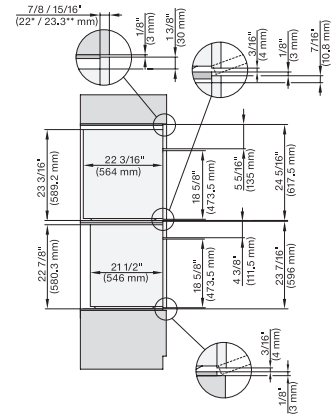

side view, 30 inch Flush inset DGC30 XXL, installation drawing, NA

7/8" – 22" mm – Glass, 15/16" – 23.3** mm – Stainless steel

Installation 30 inch Flush inset DGC30 XXL, installation drawing, NA

7/8" – 22" mm – Glass, 15/16" – 23.3** mm – Stainless steel

installation 30 inch Flush inset wide front DGC30 XXL, installation drawing, NA

7/8" – 22" mm – Glass, 15/16" – 23.3** mm – Stainless steel

DGC 7780

30" Combi-Steam Oven XXL

for steam cooking, baking, roasting with roast probe + menu cooking.

Installation 30 inch Flush inset DGC XXL, installation drawing, NA

A – Cut-out (1 9/16" x 19 11/16" / 40 mm x 500 mm) in the bottom of the cabinet for power cord and ventilation, – Electrical and water supplies are recommended to be placed in adjacent cabinetry., Additional cabinet depth is required when placing the electrical and water supplies behind the appliance., E = Electric connection

DGC7x8x, H7x6x+EBA7868, side view, 30 Zoll, Flush inset, combi, XXL, 650S

7/8" – 22" mm – Glass, 15/16" – 23.3" mm – Stainless steel

DGC7x8x, H2x80BP, H7x8xBP(X), side view, 30 Zoll, Flush inset, combi, XXL 650