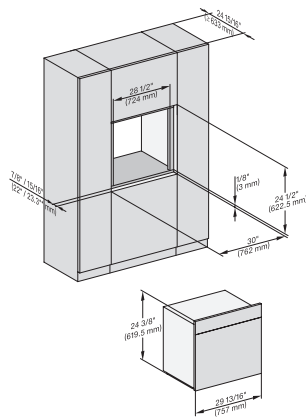

installation 30 inch Proud DGC XXL, installation drawing, NA

installation 30 inch wide front DGC XXL, installation drawing, NA

A – Cut-out (1 9/16" x 19 11/16" / 40 mm x 500 mm) in the bottom of the cabinet for power cord and ventilation., – Electrical and water supplies are recommended to be placed in adjacent cabinetry., Additional cabinet depth is required when placing the electrical and water supplies behind the appliance., E = Electric connection

A – Cut-out (1 9/16" x 19 11/16" / 40 mm x 500 mm) in the bottom of the cabinet for power cord and ventilation., – Electrical and water supplies are recommended to be placed in adjacent cabinetry., Additional cabinet depth is required when placing the electrical and water supplies behind the appliance., E = Electric connection

side view, 30 inch Flush inset DGC30 XXL, installation drawing, NA

7/8" – 22" mm – Glass, 15/16" – 23.3** mm – Stainless steel

Installation 30 inch Flush inset DGC30 XXL, installation drawing, NA

7/8" – 22" mm – Glass, 15/16" – 23.3** mm – Stainless steel