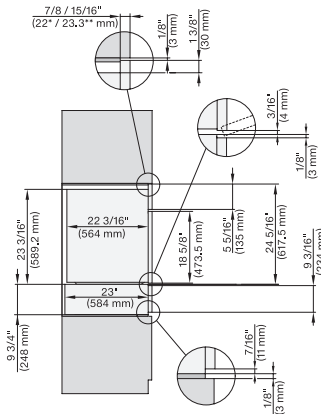

Installation 30 inch Flush inset DGC XXL, installation drawing, NA

A – Cut-out (1 9/16" x 19 11/16" / 40 mm x 500 mm) in the bottom of the cabinet for power cord and ventilation, – Electrical and water supplies are recommended to be placed in adjacent cabinetry., Additional cabinet depth is required when placing the electrical and water supplies behind the appliance., E = Electric connection

installation 30 inch Flush inset wide front DGC XXL, installation drawing, NA

A – Cut-out (1 9/16" x 19 11/16" / 40 mm x 500 mm) in the bottom of the cabinet for power cord and ventilation, – Electrical and water supplies are recommended to be placed in adjacent cabinetry., Additional cabinet depth is required when placing the electrical and water supplies behind the appliance., E = Electric connection

DGC7x8x, H7x6x+EBA7868, side view, 30 Zoll, Flush inset, combi, XXL, 650S

7/8" – 22" mm – Glass, 15/16" – 23.3" mm – Stainless steel

DGC7x8x, H2x80BP, H7x8xBP(X), side view, 30 Zoll, Flush inset, combi, XXL 650

7/8" – 22" mm – Glass, 15/16" – 23.3" mm – Stainless steel

DGC7x8x, ESW7x70, EVS7670, side view, 30 Zoll, Flush inset, combi, XXL

7/8" – 22" mm – Glass, 15/16" – 23.3" mm – Stainless steel

DGC7x8x, ESW7x80, side view, 30 Zoll, Flush inset, combi, XXL