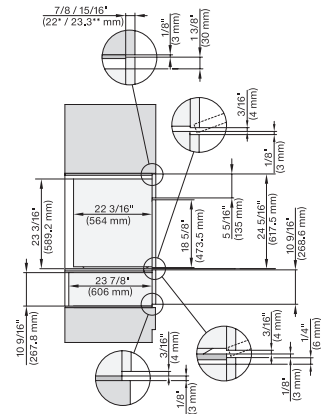

side view, 30 inch Flush inset DGC30 XXL, installation drawing, NA

7/8" – 22" mm – Glass, 15/16" – 23.3** mm – Stainless steel

Installation 30 inch Flush inset DGC30 XXL, installation drawing, NA

7/8" – 22" mm – Glass, 15/16" – 23.3** mm – Stainless steel

installation 30 inch Flush inset wide front DGC XXL, installation drawing, NA

A – Cut-out (1 9/16" x 19 11/16" / 40 mm x 500 mm) in the bottom of the cabinet for power cord and ventilation, – Electrical and water supplies are recommended to be placed in adjacent cabinetry., Additional cabinet depth is required when placing the electrical and water supplies behind the appliance., E = Electric connection

DGC7x8x, H7x6x+EBA7868, side view, 30 Zoll, Flush inset, combi, XXL, 650S

7/8" – 22" mm – Glass, 15/16" – 23.3" mm – Stainless steel

DGC7x8x, H2x80BP, H7x8xBP(X), side view, 30 Zoll, Flush inset, combi, XXL 650

7/8" – 22" mm – Glass, 15/16" – 23.3" mm – Stainless steel

DGC7x8x, ESW7x70, EVS7670, side view, 30 Zoll, Flush inset, combi, XXL

7/8" – 22" mm – Glass, 15/16" – 23.3" mm – Stainless steel

DGC7x8x, ESW7x80, side view, 30 Zoll, Flush inset, combi, XXL