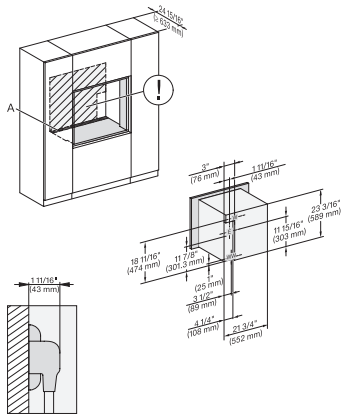

A – Cut-out (1 9/16" x 19 11/16" / 40 mm x 500 mm) in the bottom of the cabinet for power cord and ventilation., – Electrical and water supplies are recommended to be placed in adjacent cabinetry., Additional cabinet depth is required when placing the electrical and water supplies behind the appliance., E = Electric connection

side view, 30 inch Flush inset DGC30 XXL, installation drawing, NA

7/8" – 22" mm – Glass, 15/16" – 23.3** mm – Stainless steel

Installation 30 inch Flush inset DGC30 XXL, installation drawing, NA

7/8" – 22" mm – Glass, 15/16" – 23.3** mm – Stainless steel

installation 30 inch Flush inset wide front DGC30 XXL, installation drawing, NA

7/8" – 22" mm – Glass, 15/16" – 23.3** mm – Stainless steel

DGC 7780

30" Combi-Steam Oven XXL

for steam cooking, baking, roasting with roast probe + menu cooking.

Installation 30 inch Flush inset DGC XXL, installation drawing, NA

A – Cut-out (1 9/16" x 19 11/16" / 40 mm x 500 mm) in the bottom of the cabinet for power cord and ventilation, – Electrical and water supplies are recommended to be placed in adjacent cabinetry., Additional cabinet depth is required when placing the electrical and water supplies behind the appliance., E = Electric connection