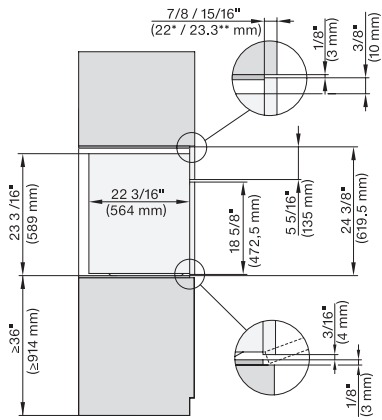

H 6x80 BP, ESW 6x80, H 6x80-2BP, NA7000 Fitting Combi wide front, Installation drawing, Proud, NA

side view 30 inch Proud DGC30 XXL, installation drawing, NA

7/8" – 22* mm – Glass, 15/16" – 23.3** mm – Stainless steel

installation 30 inch Proud DGC XXL, installation drawing, NA

installation 30 inch wide front DGC XXL, installation drawing, NA

A – Cut-out (1 9/16" x 19 11/16" / 40 mm x 500 mm) in the bottom of the cabinet for power cord and ventilation., – Electrical and water supplies are recommended to be placed in adjacent cabinetry., Additional cabinet depth is required when placing the electrical and water supplies behind the appliance., E = Electric connection

side view, 30 inch Flush inset DGC30 XXL, installation drawing, NA

7/8" – 22" mm – Glass, 15/16" – 23.3** mm – Stainless steel

Installation 30 inch Flush inset DGC30 XXL, installation drawing, NA

7/8" – 22" mm – Glass, 15/16" – 23.3** mm – Stainless steel

DGC7x8x, H7x6x+EBA7868, side view, 30 Zoll, Flush inset, combi, XXL, 650S

7/8" – 22" mm – Glass, 15/16" – 23.3" mm – Stainless steel

DGC7x8x, H2x80BP, H7x8xBP(X), side view, 30 Zoll, Flush inset, combi, XXL 650