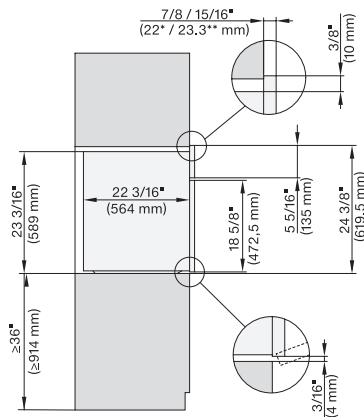

H 6x80 BP, ESW 6x80, H 6x80-2BP, NA7000 Fitting Combi wide front, Installation drawing, Proud, NA

side view 30 inch Proud DGC30 XXL, installation drawing, NA

7/8" – 22* mm – Glass, 15/16" – 23.3** mm – Stainless steel

DGC7x8x, H7x6x+EBA7868, side view, 30 Zoll, Flush inset, combi, XXL, 650S

7/8" – 22" mm – Glass, 15/16" – 23.3" mm – Stainless steel

DGC7x8x, H2x80BP, H7x8xBP(X), side view, 30 Zoll, Flush inset, combi, XXL 650