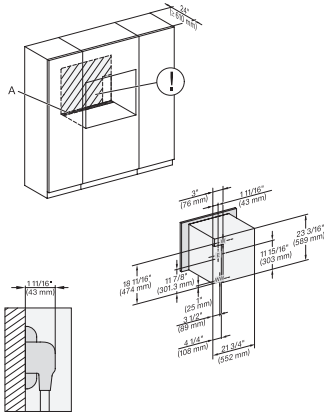

H 6x80 BP, ESW 6x80, H 6x80-2BP, NA7000 Fitting Combi wide front, Installation drawing, Proud, NA

side view 30 inch Proud DGC30 XXL, installation drawing, NA

7/8" – 22* mm – Glass, 15/16" – 23.3** mm – Stainless steel

installation 30 inch Proud DGC XXL, installation drawing, NA

installation 30 inch wide front DGC XXL, installation drawing, NA

A – Cut-out (1 9/16" x 19 11/16" / 40 mm x 500 mm) in the bottom of the cabinet for power cord and ventilation., – Electrical and water supplies are recommended to be placed in adjacent cabinetry., Additional cabinet depth is required when placing the electrical and water supplies behind the appliance., E = Electric connection

A – Cut-out (1 9/16" x 19 11/16" / 40 mm x 500 mm) in the bottom of the cabinet for power cord and ventilation., – Electrical and water supplies are recommended to be placed in adjacent cabinetry., Additional cabinet depth is required when placing the electrical and water supplies behind the appliance., E = Electric connection

side view, 30 inch Flush inset DGC30 XXL, installation drawing, NA

7/8" – 22" mm – Glass, 15/16" – 23.3** mm – Stainless steel

Installation 30 inch Flush inset DGC30 XXL, installation drawing, NA

7/8" – 22" mm – Glass, 15/16" – 23.3** mm – Stainless steel