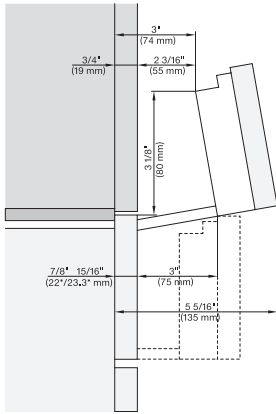

DGC 7860 AM
24" Combi-Steam Oven XXL
for steam cooking, baking, roasting with roast probe + menu cooking.

Swivel range Flush inset DGC XL, installation drawing, NA
7/8" – 22* mm – Glas, 15/16" – 23.3** mm – Edelstahl