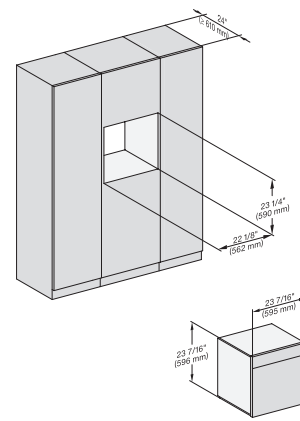

side view 30 inch Flush inset DGC XXL, installation drawing, NA  
 7/8" – 22\* mm – Glas, 15/16" – 23.3\*\* mm – Edelstahl

swivel range Proud DGC XL, installation drawing, NA  
 7/8" – 22\* mm – Glas, 15/16" – 23.3\*\* mm – Edelstahl

side view 30 inch Proud DGC XXL, installation drawing, NA  
 7/8" – 22\* mm – Glas, 15/16" – 23.3\*\* mm – Edelstahl

DGC6x6x(AM)+EBA6808, H6560B+EBA6808,  
 H6x60BP+EBA6808, (DGC786x, H7x6xBP)+EBA7868,  
 Combi, installation drawing, Proud, NA  
 7/8" – 22\* mm – Glas, 15/16" – 23.3\*\* mm – Edelstahl