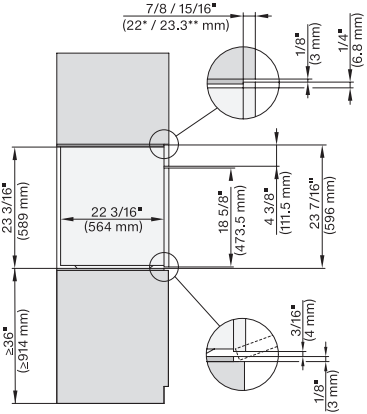

side view 30 inch Flush inset DGC XXL, installation drawing, NA
7/8" – 22* mm – Glas, 15/16" – 23.3** mm – Edelstahl