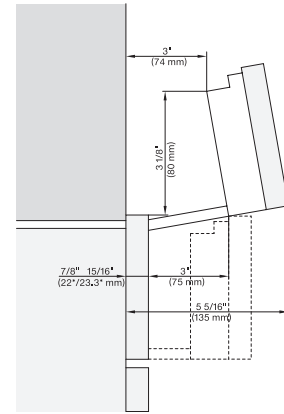

swivel range Proud DGC XL, installation drawing, NA
7/8" – 22* mm – Glas, 15/16" – 23.3** mm – Edelstahl