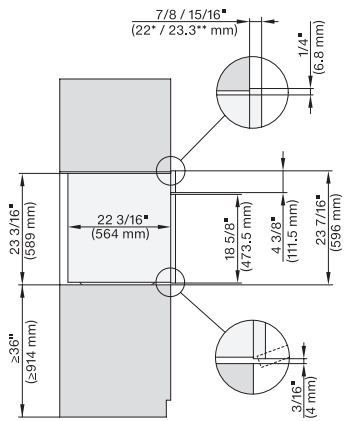

side view 30 inch Flush inset DGC XXL, installation drawing, NA  
 7/8" – 22\* mm – Glas, 15/16" – 23.3\*\* mm – Edelstahl

swivel range Proud DGC XL, installation drawing, NA  
 7/8" – 22\* mm – Glas, 15/16" – 23.3\*\* mm – Edelstahl