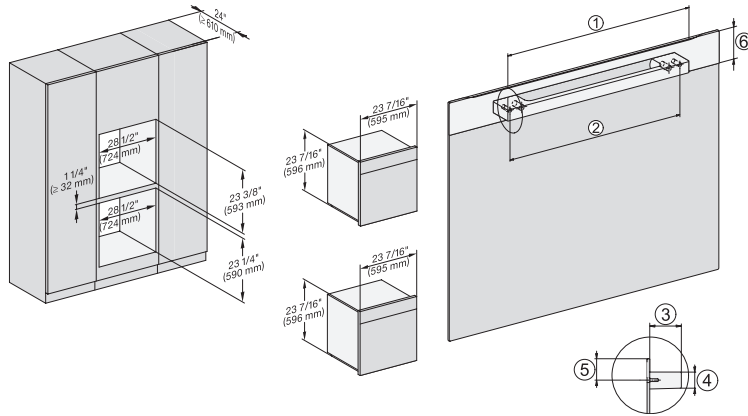

side view 30 inch Flush inset DGC XXL, installation drawing, NA  
 7/8" – 22\* mm – Glas, 15/16" – 23.3\*\* mm – Edelstahl

swivel range Proud DGC XL, installation drawing, NA  
 7/8" – 22\* mm – Glas, 15/16" – 23.3\*\* mm – Edelstahl

side view 30 inch Proud DGC XXL, installation drawing, NA  
 7/8" – 22\* mm – Glas, 15/16" – 23.3\*\* mm – Edelstahl

DGC6x6x(AM)+EBA6808, H6560B+EBA6808,  
 H6x60BP+EBA6808, (DGC786x, H7x6xBP)+EBA7868,  
 Combi, installation drawing, Proud, NA  
 7/8" – 22\* mm – Glas, 15/16" – 23.3\*\* mm – Edelstahl

installation Proud 650S, installation drawing, NA

DGC 7860 AM

24" Combi-Steam Oven XXL

for steam cooking, baking, roasting with roast probe + menu cooking.

Installation Proud, combi, DGC XXL, 650S

DGC: Minimum installation height 36" – 914 mm from floor to the device installation surface