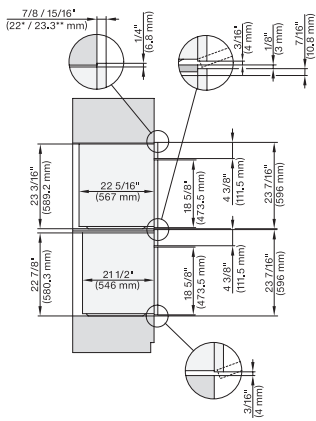

side view 30 inch Flush inset DGC XXL, installation drawing, NA
7/8" – 22* mm – Glas, 15/16" – 23.3** mm – Edelstahl

DGC6x6x(AM)+EBA6808, H6560B+EBA6808,
H6x60BP+EBA6808, (DGC786x, H7x6xBP)+EBA7868,
Combi, installation drawing, Proud, NA
7/8" – 22* mm – Glas, 15/16" – 23.3** mm – Edelstahl