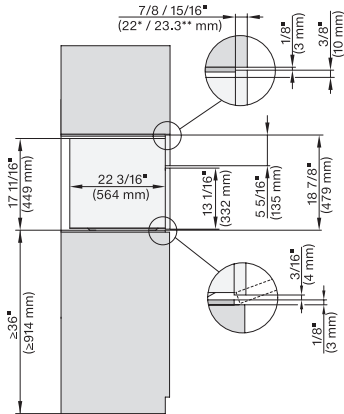

installation 30 inch Proud wide front DGC30 XL, installation drawing, NA

A – Cut-out (1 9/16" x 19 11/16" / 40 mm x 500 mm) in the bottom of the cabinet for power cord and ventilation, – Electrical and water supplies are recommended to be placed in adjacent cabinetry., Additional cabinet depth is required when placing the electrical and water supplies behind the appliance., E = Electric connection

side view, 30 inch Flush inset DGC30_XL, installation drawing, NA

7/8" – 22" mm – Glass, 15/16" – 23.3** mm – Stainless steel

installation 30 inch Flush inset DGC30 XL, installation drawing, NA

A – Cut-out (1 9/16" x 19 11/16" / 40 mm x 500 mm) in the bottom of the cabinet for power cord and ventilation, – Electrical and water supplies are recommended to be placed in adjacent cabinetry., Additional cabinet depth is required when placing the electrical and water supplies behind the appliance., E = Electric connection

DGC7xx0(X), H7x6xBP+EBA7848, side view, 30 Zoll, Flush inset, combi, XL, 650S

7/8" – 22" mm – Glass, 15/16" – 23.3** mm – Stainless steel

DGC7x7x(X), H7x8x(X)BP, side view, 30 Zoll, Flush inset, combi, XL, 650