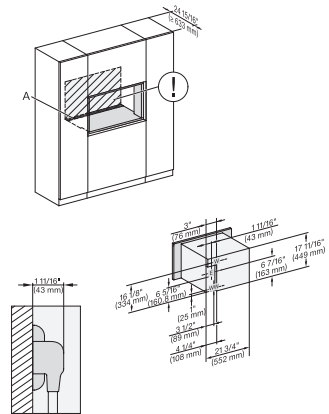

(H6560B, H6x60BP, DGC686xAM)+EBA6808; H6x70BM, ESW6x80, DGC676x, NA7000 Fitting Combi, Installation drawing, Proud, NA

DGC 7875

30" Compact Combi-Steam Oven XL with DirectWater plus
for steam cooking, baking, roasting with roast probe + menu cooking.

installation 30 inch Proud wide front DGC30 XL, installation drawing, NA

A – Cut-out (1 9/16" x 19 11/16" / 40 mm x 500 mm) in the bottom of the cabinet for power cord and ventilation, – Electrical and water supplies are recommended to be placed in adjacent cabinetry., Additional cabinet depth is required when placing the electrical and water supplies behind the appliance., E = Electric connection

side view, 30 inch Flush inset DGC30_XL, installation drawing, NA

7/8" – 22" mm – Glass, 15/16" – 23.3** mm – Stainless steel

installation 30 inch Flush inset DGC30 XL, installation drawing, NA

A – Cut-out (1 9/16" x 19 11/16" / 40 mm x 500 mm) in the bottom of the cabinet for power cord and ventilation, – Electrical and water supplies are recommended to be placed in adjacent cabinetry., Additional cabinet depth is required when placing the electrical and water supplies behind the appliance., E = Electric connection

installation 30 inch Flush inset wide front DGC30 XL, installation drawing, NA

A – Cut-out (1 9/16" x 19 11/16" / 40 mm x 500 mm) in the bottom of the cabinet for power cord and ventilation, – Electrical and water supplies are recommended to be placed in adjacent cabinetry., Additional cabinet depth is required when placing the electrical and water supplies behind the appliance., E = Electric connection