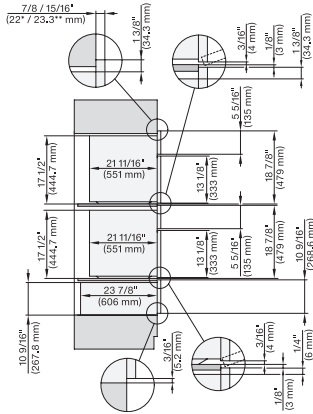

7/8" – 22* mm – Glas, 15/16" – 23.3** mm – Edelstahl

DGC 7875

30" Compact Combi-Steam Oven XL with DirectWater plus for steam cooking, baking, roasting with roast probe + menu cooking.

H6x70BM, ESW6x85, DGC7x7x, H7x70BM, ESW7x70, EVS7670, Combi, Installation drawing, Proud, Flush inset, NA

7/8" – 22" mm – Glas, 15/16" – 23.3" mm – Edelstahl

H6x70BM, ESW6x80, DGC7x7x(X), H7x70BM, ESW7x80, Combi, Installation drawing, Proud, Flush inset, NA

7/8" – 22" mm – Glas, 15/16" – 23.3" mm – Edelstahl