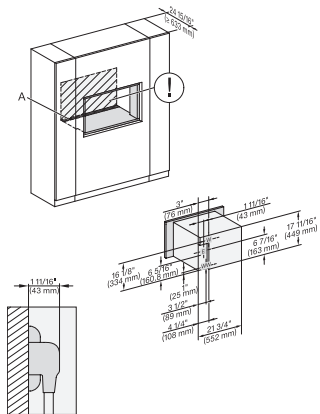

installation 30 inch Proud wide front DGC30 XL, installation drawing, NA

A – Cut-out (1 9/16" x 19 11/16" / 40 mm x 500 mm) in the bottom of the cabinet for power cord and ventilation, – Electrical and water supplies are recommended to be placed in adjacent cabinetry., Additional cabinet depth is required when placing the electrical and water supplies behind the appliance., E = Electric connection

side view, 30 inch Flush inset DGC30_XL, installation drawing, NA

7/8" – 22" mm – Glass, 15/16" – 23.3** mm – Stainless steel

installation 30 inch Flush inset DGC30 XL, installation drawing, NA

A – Cut-out (1 9/16" x 19 11/16" / 40 mm x 500 mm) in the bottom of the cabinet for power cord and ventilation, – Electrical and water supplies are recommended to be placed in adjacent cabinetry., Additional cabinet depth is required when placing the electrical and water supplies behind the appliance., E = Electric connection

installation 30 inch Flush inset wide front DGC30 XL, installation drawing, NA

A – Cut-out (1 9/16" x 19 11/16" / 40 mm x 500 mm) in the bottom of the cabinet for power cord and ventilation, – Electrical and water supplies are recommended to be placed in adjacent cabinetry., Additional cabinet depth is required when placing the electrical and water supplies behind the appliance., E = Electric connection

DGC7xx0(X), H7x6xBP+EBA7848, side view, 30 Zoll, Flush inset, combi, XL, 650S

7/8" – 22" mm – Glass, 15/16" – 23.3** mm – Stainless steel

DGC7x7x(X), H7x8x(X)BP, side view, 30 Zoll, Flush inset, combi, XL, 650