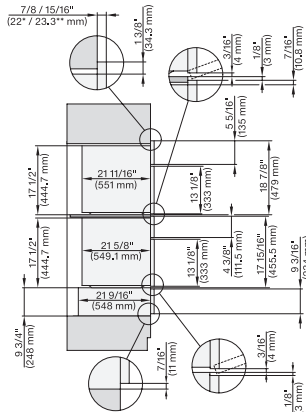

Appliance cooling system and cool touch front	•
Safety shut-off	•
Safety cut-out	•
System lock	•
Vapor cooling system	•
Sensor lock	•
Technical data	
Cavity volume in cu.ft (l)	48.0
No. of rack levels	3
Labeling of rack levels	•
Door hinge side	Bottom
Oven interior lighting	BrilliantLight
Oven mode temperatures in °F (°C)	85-450 °F (30-230 °C)
Niche width min. in inches (mm)	28 5/8 (724)
Niche width min. in inches (mm)	724
Niche width max. in inches (mm)	28 5/8 (724)
Niche width max. in inches (mm)	724
Niche height min. in inches (mm)	18 5/8 (470)
Niche height min. in inches (mm)	470
Niche height max. in inches (mm)	18 5/8 (472)
Niche height max. in inches (mm)	472
Niche depth in in. (mm)	610
Niche depth in in. (mm)	24 1/8 (610)
Appliance dimensions (W x H x D) in inches (mm)	29 7/8 (757) x 18 7/8 (479) x 22 5/8 (573)
Appliance width in in. (mm)	29 7/8 (757)
Appliance width in in. (mm)	757
Appliance width in in. (mm)	29 7/8 (757)
Appliance height in in. (mm)	18 7/8 (479)
Appliance height in in. (mm)	479
Appliance height in in. (mm)	18 7/8 (479)
Appliance depth in in. (mm)	22 5/8 (573)
Appliance depth in in. (mm)	573
Appliance depth in in. (mm)	22 5/8 (573)
Weight in lbs. (kg)	96 (43.5)
Weight in lbs. (kg)	95.9 (43.5)
Weight in lbs. (kg)	96 (43.5)
Total connected load in kW	2.80-3.70
Power Rating in V	0
Usable voltage range in V	240/208
Frequency in Hz	60
Fuse rating in A	20
Number of phases	2
Connection wire with plug	•
Length of power cord in in. (m)	2
Length of water inlet hose in ft. (m)	3.0
Length of water inlet hose in ft. (m)	9 (3.0)
Length of water drain hose in ft. (m)	3.0
Length of water drain hose in ft. (m)	9 (3.0)
Replacing bulbs	Customer Service

7/8" – 22* mm – Glas, 15/16" – 23.3** mm – Edelstahl

H 6x80 BP, H 6x70 BM, H 6x80-2BP, DGC7x7x, H7x70BM, H7x80BPx, Combi, Installation drawing, Proud, NA

7/8" – 22* mm – Glas, 15/16" – 23.3** mm – Edelstahl