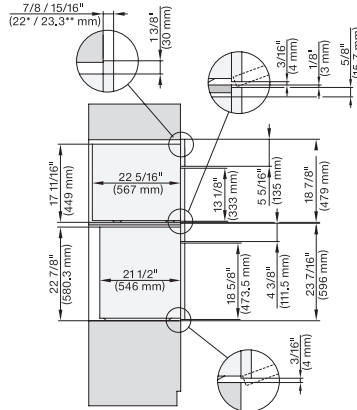

side view, 30 inch Flush inset DGC30_XL, installation drawing, NA

7/8" – 22" mm – Glass, 15/16" – 23.3** mm – Stainless steel

installation 30 inch Flush inset DGC30 XL, installation drawing, NA

A – Cut-out (1 9/16" x 19 11/16" / 40 mm x 500 mm) in the bottom of the cabinet for power cord and ventilation, – Electrical and water supplies are recommended to be placed in adjacent cabinetry., Additional cabinet depth is required when placing the electrical and water supplies behind the appliance., E = Electric connection

DGC7xx0(X), H7x6xBP+EBA7848, side view, 30 Zoll, Flush inset, combi, XL, 650S

7/8" – 22" mm – Glass, 15/16" – 23.3** mm – Stainless steel

DGC7x7x(X), H7x8x(X)BP, side view, 30 Zoll, Flush inset, combi, XL, 650

7/8" – 22" mm – Glass, 15/16" – 23.3** mm – Stainless steel

DGC 7875

30" Compact Combi-Steam Oven XL with DirectWater plus
for steam cooking, baking, roasting with roast probe + menu cooking.

DGC7x7x(X), H7x70BM(X), H7x40BM+EBA7848, ESW7x80, side view, 30 Zoll, Flush inset, combi, 450S

7/8" – 22" mm – Glass, 15/16" – 23.3** mm – Stainless steel

DGC7xxx(X), H7x6x+EBA7868, side view, 30 Zoll, Proud, combi, XL; 650S

7/8" – 22" mm – Glass, 15/16" – 23.3** mm – Stainless steel

DGC7xxx, H2x80BP, H7x8xBP(X), side view, 30 Zoll, Proud, combi, XL, 650