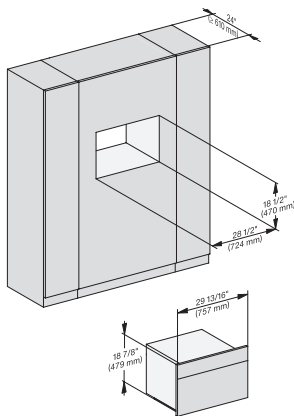

DGC 7875

30" Compact Combi-Steam Oven XL with DirectWater plus
for steam cooking, baking, roasting with roast probe + menu cooking.

installation 30 inch Flush inset BM30, installation drawing, NA

7/8" – 22" mm – Glas, 15/16" – 23.3** mm – Edelstahl

installation 30 inch Flush inset wide front BM30, installation drawing, NA

7/8" – 22" mm – Glas, 15/16" – 23.3** mm – Edelstahl

installation 30 inch Proud BM30, installation drawing, NA

installation 30 inch Proud wide front BM30, installation drawing, NA