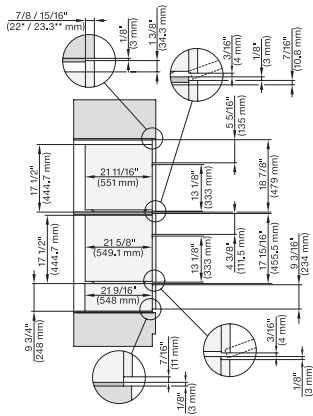

installation 30 inch Flush inset wide front BM30, installation drawing, NA

7/8" – 22" mm – Glas, 15/16" – 23.3** mm – Edelstahl

installation 30 inch Proud BM30, installation drawing, NA

installation 30 inch Proud wide front BM30, installation drawing, NA

H 6560 B + EBA 6808, H 6x60 BP + EBA 6808, H 6x70 BM, DGC 7xxx, EBA 78x8, H 7xxx Combi, Install drawing, Flush inset, NA

7/8" – 22" mm – Glas, 15/16" – 23.3** mm – Edelstahl

H 6x80 BP, H 6x70 BM, H 6x80-2BP, DGC 7x7x, H 7xxx Combi, Installation drawing, Flush inset, NA

7/8" – 22" mm – Glas, 15/16" – 23.3** mm – Edelstahl

H 6x70 BM, H 6x00 BM + EBA 6808, ESW 6x85, DGC7x7x, EBA7848, H7xxx, ESW7x70 Combi, Installation drawing, Flush inset, NA

7/8" – 22" mm – Glas, 15/16" – 23.3** mm – Edelstahl