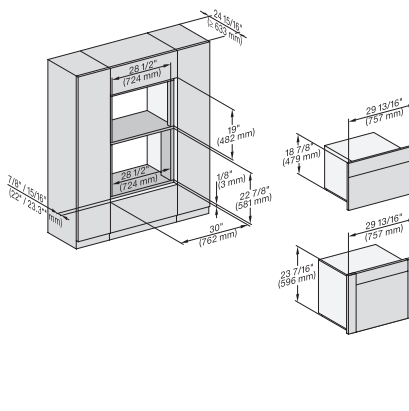

H 656x, H 6x60, DGC686x+EBA 6808, H 6x70, DGC 676x, DGC7x7x. EBA7868, H 7xxx, Fitti Combi, Install drawi, Flush inset, NA