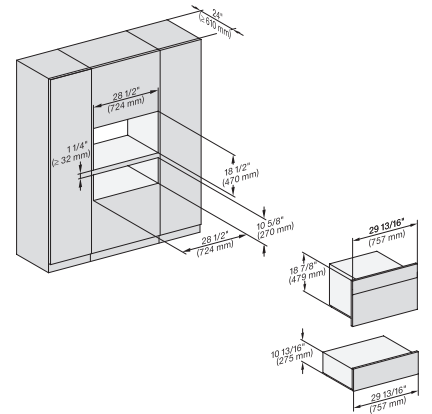

H6x70 BM, ESW 6x80, DGC7x70X, H7x70BM, ESW7x80, Fitting Combi, Installation drawing, Proud, NA