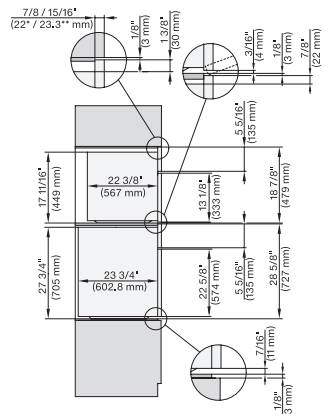

side view, 30 inch Flush inset DGC30_XL, installation drawing, NA

7/8" – 22" mm – Glass, 15/16" – 23.3** mm – Stainless steel

installation 30 inch Flush inset DGC30 XL, installation drawing, NA

A – Cut-out (1 9/16" x 19 11/16" / 40 mm x 500 mm) in the bottom of the cabinet for power cord and ventilation, – Electrical and water supplies are recommended to be placed in adjacent cabinetry., Additional cabinet depth is required when placing the electrical and water supplies behind the appliance., E = Electric connection

installation 30 inch Flush inset wide front DGC30 XL, installation drawing, NA

A – Cut-out (1 9/16" x 19 11/16" / 40 mm x 500 mm) in the bottom of the cabinet for power cord and ventilation, – Electrical and water supplies are recommended to be placed in adjacent cabinetry., Additional cabinet depth is required when placing the electrical and water supplies behind the appliance., E = Electric connection

DGC7xx0(X), H7x6xBP+EBA7848, side view, 30 Zoll, Flush inset, combi, XL, 650S

7/8" – 22" mm – Glass, 15/16" – 23.3** mm – Stainless steel

DGC7x7x(X), H7x8x(X)BP, side view, 30 Zoll, Flush inset, combi, XL, 650