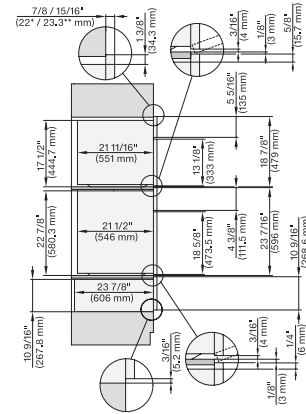

7/8" – 22* mm – Glas, 15/16" – 23.3** mm – Edelstahl

DGC 7875

30" Compact Combi-Steam Oven XL with DirectWater plus for steam cooking, baking, roasting with roast probe + menu cooking.

H6x70BM, ESW6x85, DGC7x7x, H7x70BM, ESW7x70, EVS7670, Combi, Installation drawing, Proud, Flush inset, NA

7/8" – 22" mm – Glas, 15/16" – 23.3" mm – Edelstahl

H6x70BM, ESW6x80, DGC7x7x(X), H7x70BM, ESW7x80, Combi, Installation drawing, Proud, Flush inset, NA

7/8" – 22" mm – Glas, 15/16" – 23.3" mm – Edelstahl