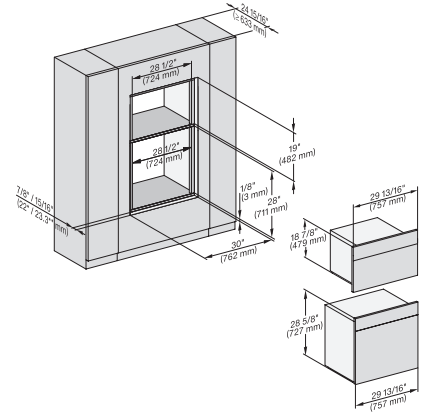

H 6x80 BP, H 6x70 BM, H 6x80-2BP, DGC 7x7x, H7xxx x BM/BP/BPX, H 2880 PB, Installation drawing, Flush inset, NA