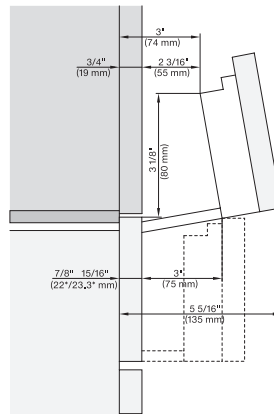

DGC7xx0(X), H7x6xBP+EBA7848, side view, 30 Zoll, Flush inset, combi, XL, 650S

7/8" – 22" mm – Glass, 15/16" – 23.3** mm – Stainless steel

DGC7x7x(X), H7x8x(X)BP, side view, 30 Zoll, Flush inset, combi, XL, 650

7/8" – 22" mm – Glass, 15/16" – 23.3** mm – Stainless steel

DGC7xxx(X), H7x6x+EBA7868, side view, 30 Zoll, Proud, combi, XL; 650S

7/8" – 22" mm – Glass, 15/16" – 23.3** mm – Stainless steel

DGC7xxx, H2x80BP, H7x8xBP(X), side view, 30 Zoll, Proud, combi, XL, 650

7/8" – 22" mm – Glass, 15/16" – 23.3** mm – Stainless steel

Handle DGC74xx, DGC76xx, DGC78xx, PureLine – NA7000 - Installation drawing

DGC7470, DGC7670, DGC7870, DGC7875, DGC7680, DGC7685, DGC7880, DGC7885; 19 11/16" / 500 mm, 17 1/2" / 444 mm, 1 7/8" / 47 mm, 15/16" / 24 mm, 1 1/4" / 32,5 mm, 2 9/16" / 65 mm, DGC7440, DGC7640, DGC7840, DGC7845, DGC7860, DGC7865; 15 3/4" / 400 mm, 14 3/16" / 360 mm, 1 7/8" / 47 mm, 15/16" / 24 mm, 1 1/4" / 32,5 mm, 2 9/16" / 65 mm

Swivel range Flush inset DGC 30 inch, installation drawing, NA

7/8" – 22" mm – Glas, 15/16" – 23.3** mm – Edelstahl

swivel range 30 inch Proud DGC, installation drawing, NA

7/8" – 22" mm – Glas, 15/16" – 23.3** mm – Edelstahl