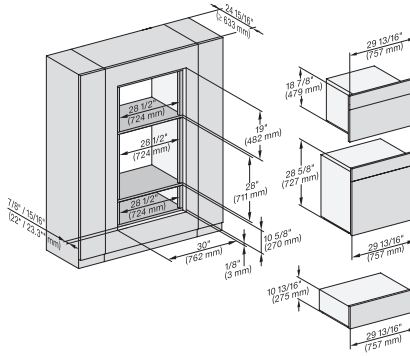

H 6x60 B/BP, DGC 686x AM, EBA 6808; H 6x70 BM, DGC 676x, DGC7xxx, H7xxxBP, EBA7868 Installation drawing, Flush inset, NA

H 6x80 BP, H 6x70 BM, ESW 6x80, H 6x80-2BP, DGC7x7x, H7xxxBM/BMx/BP, H2xxxBP, ESW7xxx, NA