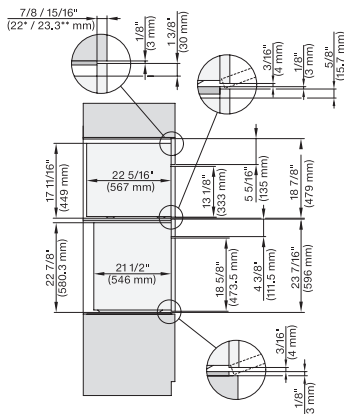

side view, 30 inch Flush inset DGC30_XL, installation drawing, NA

7/8" – 22" mm – Glass, 15/16" – 23.3** mm – Stainless steel

installation 30 inch Flush inset DGC30 XL, installation drawing, NA

A – Cut-out (1 9/16" x 19 11/16" / 40 mm x 500 mm) in the bottom of the cabinet for power cord and ventilation, – Electrical and water supplies are recommended to be placed in adjacent cabinetry., Additional cabinet depth is required when placing the electrical and water supplies behind the appliance., E = Electric connection

installation 30 inch Flush inset wide front DGC30 XL, installation drawing, NA

A – Cut-out (1 9/16" x 19 11/16" / 40 mm x 500 mm) in the bottom of the cabinet for power cord and ventilation, – Electrical and water supplies are recommended to be placed in adjacent cabinetry., Additional cabinet depth is required when placing the electrical and water supplies behind the appliance., E = Electric connection

DGC7xx0(X), H7x6xBP+EBA7848, side view, 30 Zoll, Flush inset, combi, XL, 650S

7/8" – 22" mm – Glass, 15/16" – 23.3** mm – Stainless steel

DGC7x7x(X), H7x8x(X)BP, side view, 30 Zoll, Flush inset, combi, XL, 650