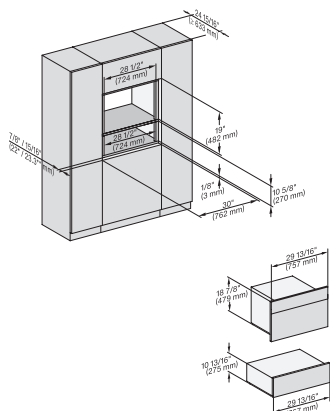

H 6x70 BM, ESW 6x80, DGC7x7x, H7x7x, ESW7x80 Fitting Combi, Installation drawing, Flush inset, NA