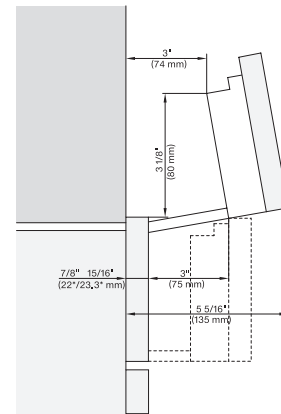

DGC7xx0(X), H7x6xBP+EBA7848, side view, 30 Zoll, Flush inset, combi, XL, 650S

7/8" – 22" mm – Glass, 15/16" – 23.3** mm – Stainless steel

DGC7x7x(X), H7x8x(X)BP, side view, 30 Zoll, Flush inset, combi, XL, 650

7/8" – 22" mm – Glass, 15/16" – 23.3** mm – Stainless steel

DGC7xxx(X), H7x6x+EBA7868, side view, 30 Zoll, Proud, combi, XL; 650S

7/8" – 22" mm – Glass, 15/16" – 23.3** mm – Stainless steel

DGC7xxx, H2x80BP, H7x8xBP(X), side view, 30 Zoll, Proud, combi, XL, 650

7/8" – 22" mm – Glass, 15/16" – 23.3** mm – Stainless steel

Handle DGC74xx, DGC76xx, DGC78xx, PureLine – NA7000 - Installation drawing

DGC7470, DGC7670, DGC7870, DGC7875, DGC7680, DGC7685, DGC7880, DGC7885; 19 11/16" / 500 mm, 17 1/2" / 444 mm, 1 7/8" / 47 mm, 15/16" / 24 mm, 1 1/4" / 32,5 mm, 2 9/16" / 65 mm, DGC7440, DGC7640, DGC7840, DGC7845, DGC7860, DGC7865; 15 3/4" / 400 mm, 14 3/16" / 360 mm, 1 7/8" / 47 mm, 15/16" / 24 mm, 1 1/4" / 32,5 mm, 2 9/16" / 65 mm

Swivel range Flush inset DGC 30 inch, installation drawing, NA

7/8" – 22" mm – Glas, 15/16" – 23.3** mm – Edelstahl

swivel range 30 inch Proud DGC, installation drawing, NA

7/8" – 22" mm – Glas, 15/16" – 23.3** mm – Edelstahl