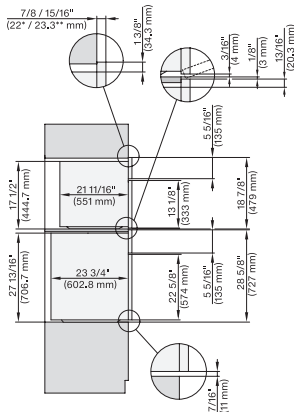

Appliance cooling system and cool touch front	•
Safety shut-off	•
Safety cut-out	•
System lock	•
Vapor cooling system	•
Sensor lock	•
Technical data	
Cavity volume in cu.ft (l)	48.0
No. of rack levels	3
Labeling of rack levels	•
Door hinge side	Bottom
Oven interior lighting	BrilliantLight
Oven mode temperatures in °F (°C)	85-450 °F (30-230 °C)
Niche width min. in inches (mm)	28 5/8 (724)
Niche width min. in inches (mm)	724
Niche width max. in inches (mm)	28 5/8 (724)
Niche width max. in inches (mm)	724
Niche height min. in inches (mm)	18 5/8 (470)
Niche height min. in inches (mm)	470
Niche height max. in inches (mm)	18 5/8 (472)
Niche height max. in inches (mm)	472
Niche depth in in. (mm)	610
Niche depth in in. (mm)	24 1/8 (610)
Appliance dimensions (W x H x D) in inches (mm)	29 7/8 (757) x 18 7/8 (479) x 22 5/8 (573)
Appliance width in in. (mm)	29 7/8 (757)
Appliance width in in. (mm)	757
Appliance width in in. (mm)	29 7/8 (757)
Appliance height in in. (mm)	18 7/8 (479)
Appliance height in in. (mm)	479
Appliance height in in. (mm)	18 7/8 (479)
Appliance depth in in. (mm)	22 5/8 (573)
Appliance depth in in. (mm)	573
Appliance depth in in. (mm)	22 5/8 (573)
Weight in lbs. (kg)	96 (43.5)
Weight in lbs. (kg)	95.9 (43.5)
Weight in lbs. (kg)	96 (43.5)
Total connected load in kW	2.80-3.70
Power Rating in V	0
Usable voltage range in V	240/208
Frequency in Hz	60
Fuse rating in A	20
Number of phases	2
Connection wire with plug	•
Length of power cord in in. (m)	2
Length of water inlet hose in ft. (m)	3.0
Length of water inlet hose in ft. (m)	9 (3.0)
Length of water drain hose in ft. (m)	3.0
Length of water drain hose in ft. (m)	9 (3.0)
Replacing bulbs	Customer Service

7/8" – 22* mm – Glas, 15/16" – 23.3** mm – Edelstahl

H 6x80 BP, H 6x70 BM, H 6x80-2BP, DGC7x7x, H7x70BM, H7x80BPx, Combi, Installation drawing, Proud, NA

7/8" – 22* mm – Glas, 15/16" – 23.3** mm – Edelstahl