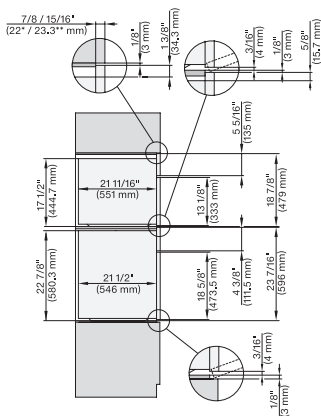

installation 30 inch Flush inset wide front BM30, installation drawing, NA

7/8" – 22" mm – Glas, 15/16" – 23.3** mm – Edelstahl

installation 30 inch Proud BM30, installation drawing, NA

installation 30 inch Proud wide front BM30, installation drawing, NA

H 6560 B + EBA 6808, H 6x60 BP + EBA 6808, H 6x70 BM, DGC 7xxx, EBA 78x8, H 7xxx Combi, Install drawing, Flush inset, NA

7/8" – 22" mm – Glas, 15/16" – 23.3** mm – Edelstahl

H 6x80 BP, H 6x70 BM, H 6x80-2BP, DGC 7x7x, H 7xxx Combi, Installation drawing, Flush inset, NA

7/8" – 22" mm – Glas, 15/16" – 23.3** mm – Edelstahl

H 6x70 BM, H 6x00 BM + EBA 6808, ESW 6x85, DGC7x7x, EBA7848, H7xxx, ESW7x70 Combi, Installation drawing, Flush inset, NA

7/8" – 22" mm – Glas, 15/16" – 23.3** mm – Edelstahl