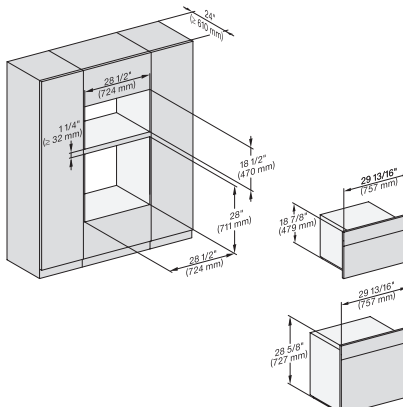

H6x80BP, H6x70BM, H6x80-2BP, DGC7x7x, H7x70BM, H2x80BP, H7x80BP(X), Fitting Combi, Installation drawing, Proud, NA