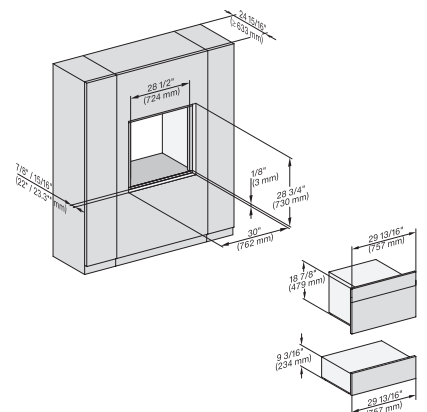

H 6x70 BM, ESW 6x85, DGC 7xxx, H7x70 BM/BMX, ESW 7x70, EVS 7670, Installation drawing, Flush inset, NA