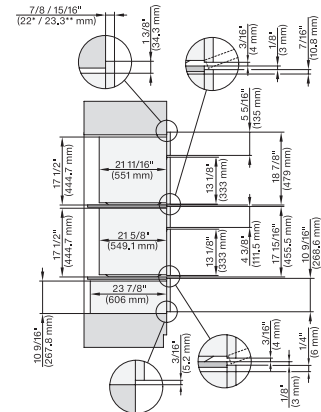

H6x70BM, H6x00BM+EBA6808, ESW6x80, DGC7x7x(x), H7xx0BM(x)+EBA7848, ESW7x80, Combi, Installation drawing, Proud, NA

7/8" – 22* mm – Glas, 15/16" – 23.3** mm – Edelstahl