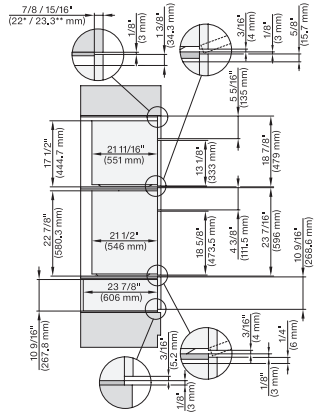

DGC 7875

30" Compact Combi-Steam Oven XL with DirectWater plus
for steam cooking, baking, roasting with roast probe + menu cooking.

(H 6560 B, H 6x60 BP) + EBA6808; H 6x70, ESW 6x80, H7xxx, EBA7868, ESW7x80 Combi, Installation drawing, Flush inset, NA

7/8" – 22* mm – Glas, 15/16" – 23.3** mm – Edelstahl