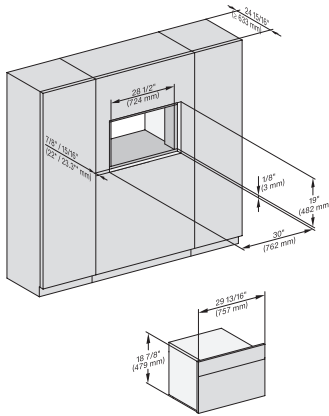

DGC 7875

30" Compact Combi-Steam Oven XL with DirectWater plus
for steam cooking, baking, roasting with roast probe + menu cooking.

installation 30 inch Flush inset BM30, installation drawing, NA

7/8" – 22" mm – Glas, 15/16" – 23.3** mm – Edelstahl