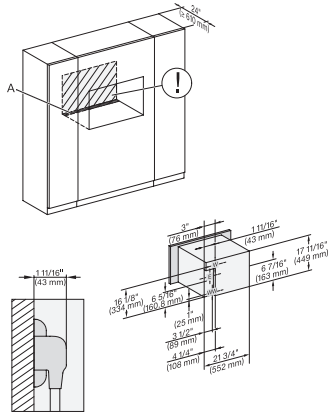

(H6560B, H6x60BP, DGC686xAM)+EBA6808, H6x70BM, DGC676x, DGC7x70, H7x6x6BP+EBA7868, Fitting Combi, Installation drawing, Proud, NA

H6x80BP, H6x70BM, H6x80-2BP, DGC7x7x, H7x70BM, H2x80BP, H7x80BP(X), Fitting Combi, Installation drawing, Proud, NA

installation 30 inch Proud wide front DGC30 XL, installation drawing, NA

A – Cut-out (1 9/16" x 19 11/16" / 40 mm x 500 mm) in the bottom of the cabinet for power cord and ventilation, – Electrical and water supplies are recommended to be placed in adjacent cabinetry., Additional cabinet depth is required when placing the electrical and water supplies behind the appliance., E = Electric connection

side view, 30 inch Flush inset DGC30_XL, installation drawing, NA

7/8" – 22" mm – Glass, 15/16" – 23.3** mm – Stainless steel

installation 30 inch Flush inset DGC30 XL, installation drawing, NA

A – Cut-out (1 9/16" x 19 11/16" / 40 mm x 500 mm) in the bottom of the cabinet for power cord and ventilation, – Electrical and water supplies are recommended to be placed in adjacent cabinetry., Additional cabinet depth is required when placing the electrical and water supplies behind the appliance., E = Electric connection