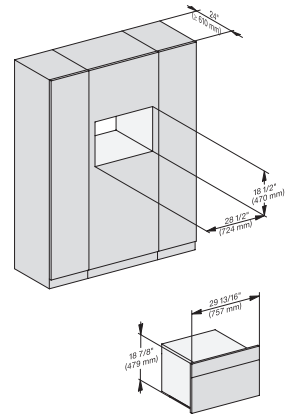

DGC 7875

30" Compact Combi-Steam Oven XL with DirectWater plus
for steam cooking, baking, roasting with roast probe + menu cooking.

installation 30 inch Flush inset BM30, installation drawing, NA

7/8" – 22" mm – Glas, 15/16" – 23.3** mm – Edelstahl

installation 30 inch Flush inset wide front BM30, installation drawing, NA

7/8" – 22" mm – Glas, 15/16" – 23.3** mm – Edelstahl

installation 30 inch Proud BM30, installation drawing, NA

installation 30 inch Proud wide front BM30, installation drawing, NA