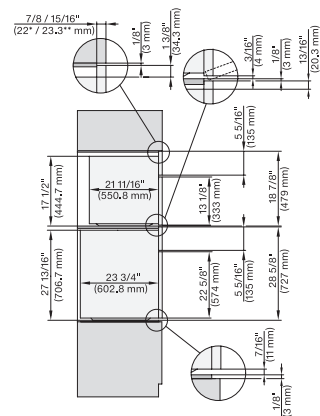

installation 30 inch Flush inset wide front BM30, installation drawing, NA

7/8" – 22" mm – Glas, 15/16" – 23.3** mm – Edelstahl

installation 30 inch Proud BM30, installation drawing, NA

installation 30 inch Proud wide front BM30, installation drawing, NA

H 6560 B + EBA 6808, H 6x60 BP + EBA 6808, H 6x70 BM, DGC 7xxx, EBA 78x8, H 7xxx Combi, Install drawing, Flush inset, NA

7/8" – 22" mm – Glas, 15/16" – 23.3** mm – Edelstahl

H 6x80 BP, H 6x70 BM, H 6x80-2BP, DGC 7x7x, H 7xxx Combi, Installation drawing, Flush inset, NA

7/8" – 22" mm – Glas, 15/16" – 23.3** mm – Edelstahl

H 6x70 BM, H 6x00 BM + EBA 6808, ESW 6x85, DGC7x7x, EBA7848, H7xxx, ESW7x70 Combi, Installation drawing, Flush inset, NA

7/8" – 22" mm – Glas, 15/16" – 23.3** mm – Edelstahl