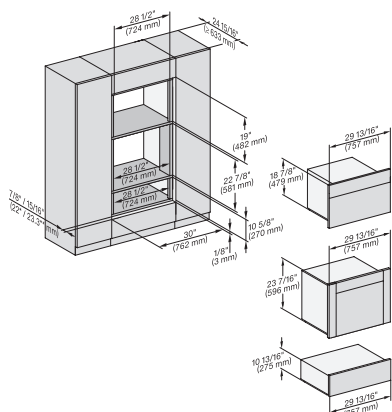

H 6x60 B/BP, DGC 686x AM+ EBA 6808; H 6x70 BM, ESW 6x80, DGC 676x, DGC 7x7x, EBA 7868, ESW7x80, Installation drawing, NA