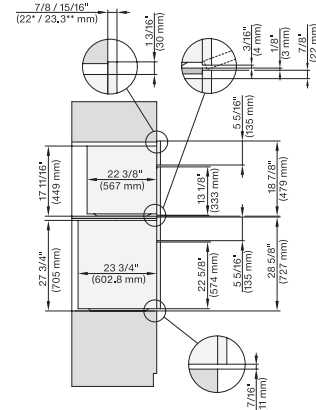

side view, 30 inch Flush inset DGC30_XL, installation drawing, NA

7/8" – 22" mm – Glass, 15/16" – 23.3** mm – Stainless steel

installation 30 inch Flush inset DGC30 XL, installation drawing, NA

A – Cut-out (1 9/16" x 19 11/16" / 40 mm x 500 mm) in the bottom of the cabinet for power cord and ventilation, – Electrical and water supplies are recommended to be placed in adjacent cabinetry., Additional cabinet depth is required when placing the electrical and water supplies behind the appliance., E = Electric connection

DGC7xx0(X), H7x6xBP+EBA7848, side view, 30 Zoll, Flush inset, combi, XL, 650S

7/8" – 22" mm – Glass, 15/16" – 23.3** mm – Stainless steel

DGC7x7x(X), H7x8x(X)BP, side view, 30 Zoll, Flush inset, combi, XL, 650

7/8" – 22" mm – Glass, 15/16" – 23.3** mm – Stainless steel

DGC 7875

30" Compact Combi-Steam Oven XL with DirectWater plus
for steam cooking, baking, roasting with roast probe + menu cooking.

DGC7x7x(X), H7x70BM(X), H7x40BM+EBA7848, ESW7x80, side view, 30 Zoll, Flush inset, combi, 450S

7/8" – 22" mm – Glass, 15/16" – 23.3** mm – Stainless steel

DGC7xxx(X), H7x6x+EBA7868, side view, 30 Zoll, Proud, combi, XL; 650S

7/8" – 22" mm – Glass, 15/16" – 23.3** mm – Stainless steel

DGC7xxx, H2x80BP, H7x8xBP(X), side view, 30 Zoll, Proud, combi, XL, 650