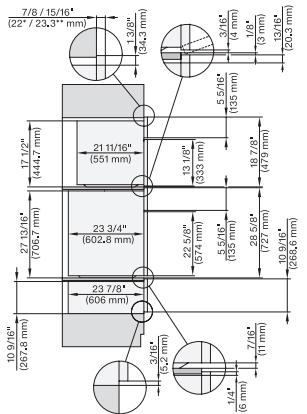

7/8" – 22" mm – Glas, 15/16" – 23.3" mm – Edelstahl

H6x70BM, ESW6x80, DGC7x7x(X), H7x70BM, ESW7x80, Combi, Installation drawing, Proud, Flush inset, NA

7/8" – 22" mm – Glas, 15/16" – 23.3" mm – Edelstahl

(H6560B, H6x60BP)+EBA6808, H6x70BM, ESW6x80, H7x6x6BP+EBA7868, H7x70BM(X), ESW7x80, Combi, Proud, Flush inset, NA

7/8" – 22" mm – Glas, 15/16" – 23.3" mm – Edelstahl

H6x80(2)BP, H6x70BM, ESW6x80, DGC7x7x(X), H7x70BM(X), H7x80BP, ESW7x80, Combi, Installation drawing, Proud, Flush inset,