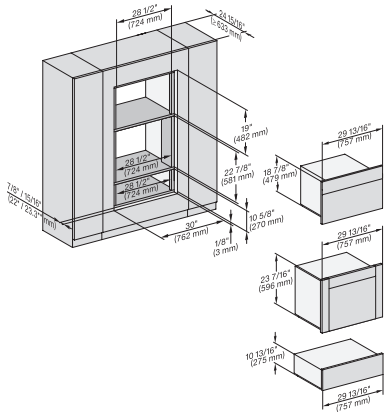

(H6560 B, H6x60 BP, DGC686x AM) + EBA6808, H6x70 BM, DGC676x, ESW6x80, DGC7xxx, EBA7868, H7xxxBP, ESW7x80, NA