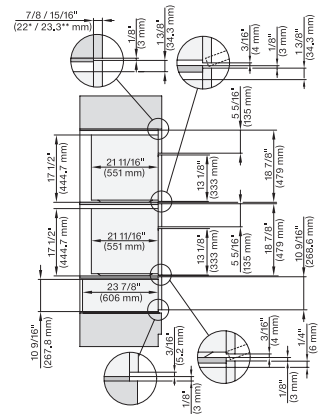

7/8" – 22" mm – Glas, 15/16" – 23.3** mm – Edelstahl

H 6x70 BM, H 6x00 BM + EBA 6808, ESW 6x85, DGC7x7x, EBA7848, H7xxx, ESW7x70 Combi, Installation drawing, Flush inset, NA

7/8" – 22" mm – Glas, 15/16" – 23.3** mm – Edelstahl

H 6x70 BM, ESW 6x85, DGC7xxx, H7x7x, ESW 7x70 Combi, Installation drawing, Flush inset, Flush inset, NA

7/8" – 22" mm – Glas, 15/16" – 23.3** mm – Edelstahl

H 6x70 BM, ESW 6x80, DGC7xxx, H7x70, ESW 7x80 Combi, Installation drawing, Flush inset, Flush inset, NA