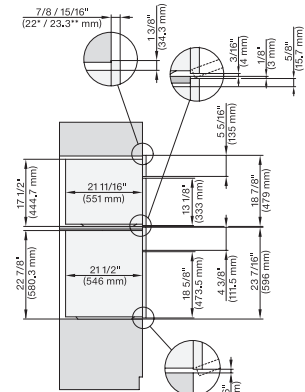

H6560B + EBA6808, H6x60BP + EBA6808, H6x70BM, DGC7xxx+EBA7484, H7xxx+EBA7686, Combi, Installation drawing, Proud, NA

7/8" – 22* mm – Glas, 15/16" – 23.3** mm – Edelstahl