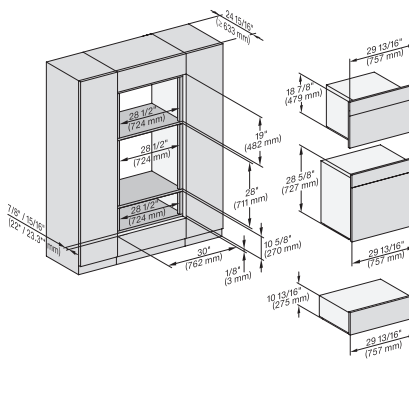

H 6x80 BP, H 6x70 BM, ESW 6x80, H 6x80-2BP, DGC7xxx, H7xxxBM/BMX/BP/BPX, H2x80BP, ESW7x80, Installation drawing, NA