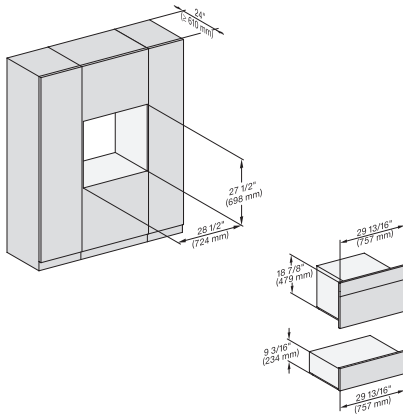

H6x70BM, ESW6x85, DGC7x7x, H7x70BM(X), ESW7x70, EVS7x70, Fitting Combi, Installation drawing, Proud, NA