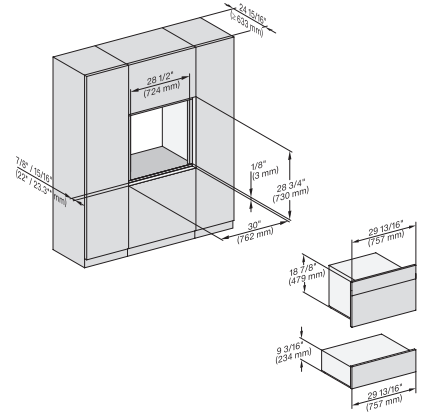

7/8" – 22" mm – Glas, 15/16" – 23.3** mm – Edelstahl

DGC 7875

30" Compact Combi-Steam Oven XL with DirectWater plus
for steam cooking, baking, roasting with roast probe + menu cooking.

(H 6560 B, H 6x60 BP) + EBA6808; H 6x70, ESW 6x80, H7xxx, EBA7868, ESW7x80 Combi, Installation drawing, Flush inset, NA

7/8" – 22* mm – Glas, 15/16" – 23.3** mm – Edelstahl

H 6x80 BP, H 6x70 BM, ESW 6x80, H 6x80-2BP, DGC7xxx, H 7xxx, ESW7x80 Combi, Installation drawing, Flush inset, NA

7/8" – 22* mm – Glas, 15/16" – 23.3** mm – Edelstahl