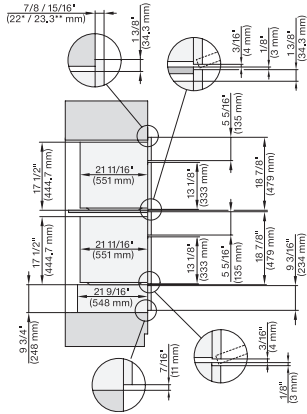

DGC 7875

30" Compact Combi-Steam Oven XL with DirectWater plus for steam cooking, baking, roasting with roast probe + menu cooking.

H6x70BM, ESW6x85, DGC7x7x, H7x70BM, ESW7x70, EVS7670, Combi, Installation drawing, Proud, Flush inset, NA

7/8" – 22" mm – Glas, 15/16" – 23.3" mm – Edelstahl