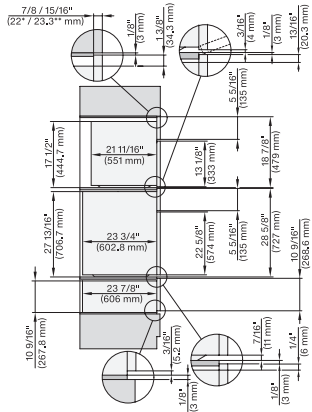

7/8" – 22" mm – Glas, 15/16" – 23.3** mm – Edelstahl

H 6x70 BM, H 6x00 BM + EBA 6808, ESW 6x85, DGC7x7x, EBA7848, H7xxx, ESW7x70 Combi, Installation drawing, Flush inset, NA

7/8" – 22" mm – Glas, 15/16" – 23.3** mm – Edelstahl

H 6x70 BM, ESW 6x85, DGC7xxx, H7x7x, ESW 7x70 Combi, Installation drawing, Flush inset, Flush inset, NA

7/8" – 22" mm – Glas, 15/16" – 23.3** mm – Edelstahl

H 6x70 BM, ESW 6x80, DGC7xxx, H7x70, ESW 7x80 Combi, Installation drawing, Flush inset, Flush inset, NA

7/8" – 22" mm – Glas, 15/16" – 23.3** mm – Edelstahl

DGC 7875

30" Compact Combi-Steam Oven XL with DirectWater plus
for steam cooking, baking, roasting with roast probe + menu cooking.

(H 6560 B, H 6x60 BP) + EBA6808; H 6x70, ESW 6x80, H7xxx, EBA7868, ESW7x80 Combi, Installation drawing, Flush inset, NA

7/8" – 22* mm – Glas, 15/16" – 23.3** mm – Edelstahl

H 6x80 BP, H 6x70 BM, ESW 6x80, H 6x80-2BP, DGC7xxx, H 7xxx, ESW7x80 Combi, Installation drawing, Flush inset, NA

7/8" – 22* mm – Glas, 15/16" – 23.3** mm – Edelstahl