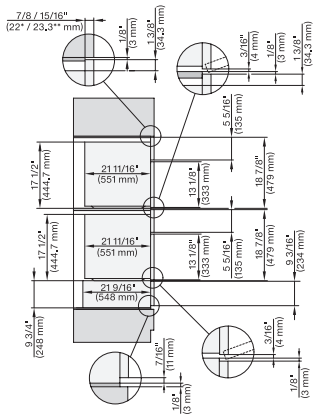

installation 30 inch Flush inset wide front BM30, installation drawing, NA

7/8" – 22" mm – Glas, 15/16" – 23.3** mm – Edelstahl

installation 30 inch Proud BM30, installation drawing, NA

installation 30 inch Proud wide front BM30, installation drawing, NA

H 6560 B + EBA 6808, H 6x60 BP + EBA 6808, H 6x70 BM, DGC 7xxx, EBA 78x8, H 7xxx Combi, Install drawing, Flush inset, NA

7/8" – 22" mm – Glas, 15/16" – 23.3** mm – Edelstahl

H 6x80 BP, H 6x70 BM, H 6x80-2BP, DGC 7x7x, H 7xxx Combi, Installation drawing, Flush inset, NA

7/8" – 22" mm – Glas, 15/16" – 23.3** mm – Edelstahl

H 6x70 BM, H 6x00 BM + EBA 6808, ESW 6x85, DGC7x7x, EBA7848, H7xxx, ESW7x70 Combi, Installation drawing, Flush inset, NA

7/8" – 22" mm – Glas, 15/16" – 23.3** mm – Edelstahl