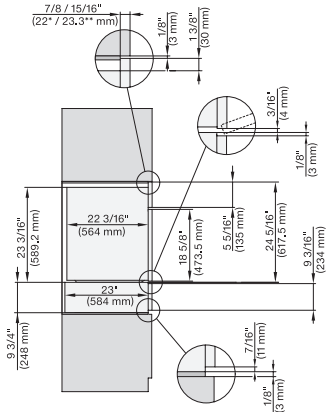

### 30" Handleless Combi-Steam Oven XXL

for steam cooking, baking, roasting with roast probe + menu cooking.

Installation 30 inch Flush inset DGC XXL, installation drawing, NA

A – Cut-out (1 9/16" x 19 11/16" / 40 mm x 500 mm) in the bottom of the cabinet for power cord and ventilation, – Electrical and water supplies are recommended to be placed in adjacent cabinetry., Additional cabinet depth is required when placing the electrical and water supplies behind the appliance., E = Electric connection

installation 30 inch Flush inset wide front DGC XXL, installation drawing, NA

A – Cut-out (1 9/16" x 19 11/16" / 40 mm x 500 mm) in the bottom of the cabinet for power cord and ventilation, – Electrical and water supplies are recommended to be placed in adjacent cabinetry., Additional cabinet depth is required when placing the electrical and water supplies behind the appliance., E = Electric connection

DGC7x8x, H7x6x+EBA7868, side view, 30 Zoll, Flush inset, combi, XXL, 650S

7/8" – 22" mm – Glass, 15/16" – 23.3" mm – Stainless steel

DGC7x8x, H2x80BP, H7x8xBP(X), side view, 30 Zoll, Flush inset, combi, XXL 650

7/8" – 22" mm – Glass, 15/16" – 23.3" mm – Stainless steel

DGC7x8x, ESW7x70, EVS7670, side view, 30 Zoll, Flush inset, combi, XXL

7/8" – 22" mm – Glass, 15/16" – 23.3" mm – Stainless steel

DGC7x8x, ESW7x80, side view, 30 Zoll, Flush inset, combi, XXL