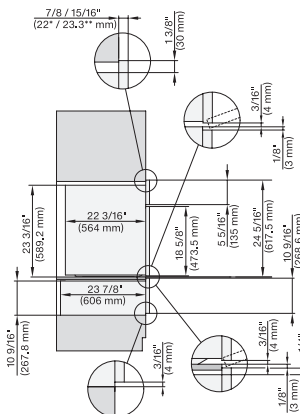

DGC7x8x(X), H2x80BP, H7x8xBP, ESW7x80, side view, 30 Zoll, Flush inset, combi, XXL, 650, ESW30

7/8" – 22" mm – Glass, 15/16" – 23.3" mm – Stainless steel

DC7x8x, ESW7x70, EVS7670 Einbau, 30 Zoll, Flush inset, combi, XXL

7/8" – 22" mm – Glass, 15/16" – 23.3" mm – Stainless steel

DGC7x8x, ESW7x70, EVS7670, Einbau, 30 Zoll, Flush inset, combi, wide front, XXL

7/8" – 22" mm – Glass, 15/16" – 23.3" mm – Stainless steel

DGC7x8x, H7x6xBP+EBA7848, side view, 30 Zoll, Proud, combi, XXL, 650S

7/8" – 22" mm – Glass, 15/16" – 23.3" mm – Stainless steel

DGC7x8x, H2x80BP, H7x8xBP(X), side view, 30 Zoll, Proud, combi, XXL 650

7/8" – 22" mm – Glass, 15/16" – 23.3" mm – Stainless steel

DGC7x8x, ESW7x70, EVS7670, side view, 30 Zoll, Proud, combi, XXL

7/8" – 22" mm – Glass, 15/16" – 23.3" mm – Stainless steel

DGC7x8x, ESW7x80, side view, 30 Zoll, Proud, combi, XXL

7/8" – 22" mm – Glass, 15/16" – 23.3" mm – Stainless steel

DGC786x+EBA7868, DGC7x8x, ESW7x70, EVS7670, side view, 30 Zoll, Proud, combi, XXL