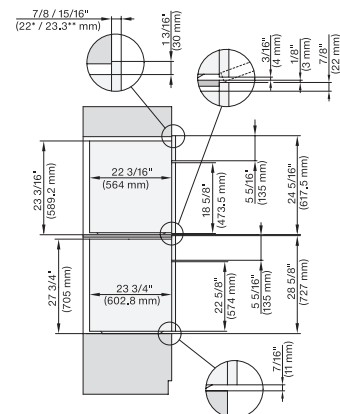

DGC7x8x(X), H2x80BP, H7x8xBP, ESW7x80, side view, 30 Zoll, Flush inset, combi, XXL, 650, ESW30

7/8" – 22" mm – Glass, 15/16" – 23.3" mm – Stainless steel

DC7x8x, ESW7x70, EVS7670 Einbau, 30 Zoll, Flush inset, combi, XXL

7/8" – 22" mm – Glass, 15/16" – 23.3" mm – Stainless steel

DGC7x8x, ESW7x70, EVS7670, Einbau, 30 Zoll, Flush inset, combi, wide front, XXL

7/8" – 22" mm – Glass, 15/16" – 23.3" mm – Stainless steel

DGC7x8x, H7x6xBP+EBA7848, side view, 30 Zoll, Proud, combi, XXL, 650S

7/8" – 22" mm – Glass, 15/16" – 23.3" mm – Stainless steel

DGC7x8x, H2x80BP, H7x8xBP(X), side view, 30 Zoll, Proud, combi, XXL 650

7/8" – 22" mm – Glass, 15/16" – 23.3" mm – Stainless steel

DGC7x8x, ESW7x70, EVS7670, side view, 30 Zoll, Proud, combi, XXL

7/8" – 22" mm – Glass, 15/16" – 23.3" mm – Stainless steel

DGC7x8x, ESW7x80, side view, 30 Zoll, Proud, combi, XXL

7/8" – 22" mm – Glass, 15/16" – 23.3" mm – Stainless steel

DGC786x+EBA7868, DGC7x8x, ESW7x70, EVS7670, side view, 30 Zoll, Proud, combi, XXL