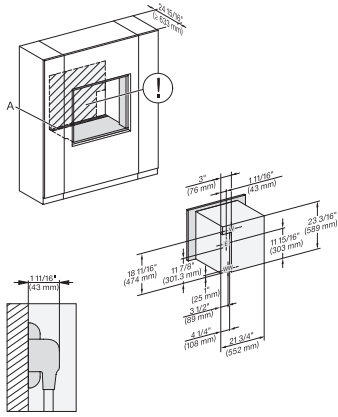

side view, 30 inch Flush inset DGC30 XXL, installation drawing, NA

7/8" – 22" mm – Glass, 15/16" – 23.3\*\* mm – Stainless steel

Installation 30 inch Flush inset DGC30 XXL, installation drawing, NA

7/8" – 22" mm – Glass, 15/16" – 23.3\*\* mm – Stainless steel

installation 30 inch Flush inset wide front DGC30 XXL, installation drawing, NA

7/8" – 22" mm – Glass, 15/16" – 23.3\*\* mm – Stainless steel

### 30" Handleless Combi-Steam Oven XXL

for steam cooking, baking, roasting with roast probe + menu cooking.

Installation 30 inch Flush inset DGC XXL, installation drawing, NA

A – Cut-out (1 9/16" x 19 11/16" / 40 mm x 500 mm) in the bottom of the cabinet for power cord and ventilation, – Electrical and water supplies are recommended to be placed in adjacent cabinetry., Additional cabinet depth is required when placing the electrical and water supplies behind the appliance., E = Electric connection

installation 30 inch Flush inset wide front DGC XXL, installation drawing, NA

A – Cut-out (1 9/16" x 19 11/16" / 40 mm x 500 mm) in the bottom of the cabinet for power cord and ventilation, – Electrical and water supplies are recommended to be placed in adjacent cabinetry., Additional cabinet depth is required when placing the electrical and water supplies behind the appliance., E = Electric connection