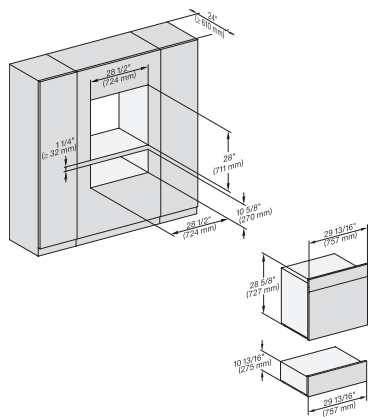

### 30" Handleless Combi-Steam Oven XXL

for steam cooking, baking, roasting with roast probe + menu cooking.

H 6x80 BP, ESW 6x80, H 6x80-2BP, H7x8x, ESW7x80, H 2x8x Fitting Combi, Installation drawing, Flush inset, NA

H 6x80 BP, ESW 6x80, H 6x80-2BP, H 2x80BP, H 7x80 BP/BPX, ESW 7x80 Installation drawing, Flush inset, NA

H6x80BP, ESW6x80, H6x80-2BP, H2x80BP, H7x80BPX, ESW7x80, Fitting Combi, Installation drawing, Proud, NA