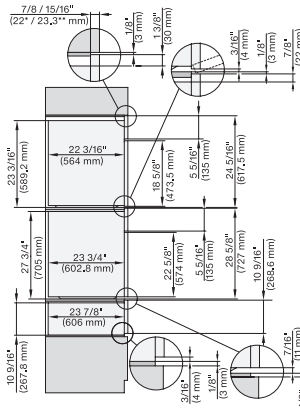

7/8" – 22" mm – Glass, 15/16" – 23.3" mm – Stainless steel

DGC7x8x, ESW7x70, EVS7670, side view, 30 Zoll, Flush inset, combi, XXL

7/8" – 22" mm – Glass, 15/16" – 23.3" mm – Stainless steel

DGC7x8x, ESW7x80, side view, 30 Zoll, Flush inset, combi, XXL

### 30" Handleless Combi-Steam Oven XXL

for steam cooking, baking, roasting with roast probe + menu cooking.

DGC786x+EBA7868, DGC7x8x, ESW7x70, EVS7670, side view, 30 Zoll, Flush inset, combi, XXL

7/8" – 22" mm – Glass, 15/16" – 23.3" mm – Stainless steel

DGC7x8x(X), H2x80BP, H7x8xBP, ESW7x80, side view, 30 Zoll, Flush inset, combi, XXL, 650, ESW30

7/8" – 22" mm – Glass, 15/16" – 23.3" mm – Stainless steel

DC7x8x, ESW7x70, EVS7670 Einbau, 30 Zoll, Flush inset, combi, XXL

7/8" – 22" mm – Glass, 15/16" – 23.3" mm – Stainless steel

DGC7x8x, ESW7x70, EVS7670, Einbau, 30 Zoll, Flush inset, combi, wide front, XXL

7/8" – 22" mm – Glass, 15/16" – 23.3" mm – Stainless steel

DGC7x8x, H7x6xBP+EBA7848, side view, 30 Zoll, Proud, combi, XXL, 650S