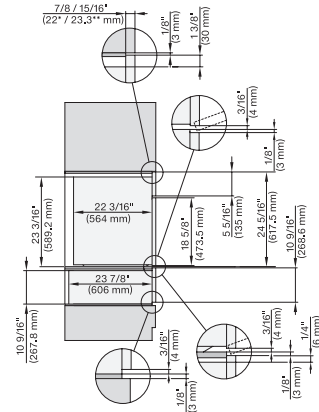

side view, 30 inch Flush inset DGC30 XXL, installation drawing, NA

7/8" – 22" mm – Glass, 15/16" – 23.3\*\* mm – Stainless steel

Installation 30 inch Flush inset DGC30 XXL, installation drawing, NA

7/8" – 22" mm – Glass, 15/16" – 23.3\*\* mm – Stainless steel

installation 30 inch Flush inset wide front DGC XXL, installation drawing, NA

A – Cut-out (1 9/16" x 19 11/16" / 40 mm x 500 mm) in the bottom of the cabinet for power cord and ventilation, – Electrical and water supplies are recommended to be placed in adjacent cabinetry., Additional cabinet depth is required when placing the electrical and water supplies behind the appliance., E = Electric connection

DGC7x8x, H7x6x+EBA7868, side view, 30 Zoll, Flush inset, combi, XXL, 650S

7/8" – 22" mm – Glass, 15/16" – 23.3" mm – Stainless steel

DGC7x8x, H2x80BP, H7x8xBP(X), side view, 30 Zoll, Flush inset, combi, XXL 650

7/8" – 22" mm – Glass, 15/16" – 23.3" mm – Stainless steel

DGC7x8x, ESW7x70, EVS7670, side view, 30 Zoll, Flush inset, combi, XXL

7/8" – 22" mm – Glass, 15/16" – 23.3" mm – Stainless steel

DGC7x8x, ESW7x80, side view, 30 Zoll, Flush inset, combi, XXL