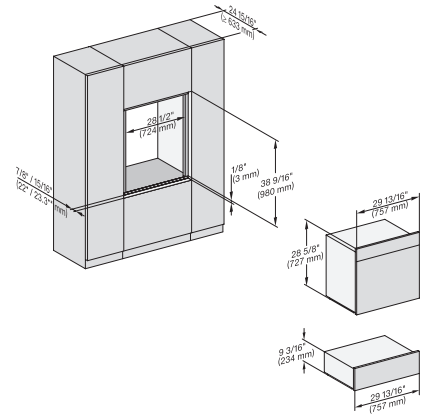

### 30" Handleless Combi-Steam Oven XXL

for steam cooking, baking, roasting with roast probe + menu cooking.

DGC786x+EBA7868, DGC7x8x, ESW7x70, EVS7670, side view, 30 Zoll, Flush inset, combi, XXL

7/8" – 22" mm – Glass, 15/16" – 23.3" mm – Stainless steel

DGC7x8x(X), H2x80BP, H7x8xBP, ESW7x80, side view, 30 Zoll, Flush inset, combi, XXL, 650, ESW30

7/8" – 22" mm – Glass, 15/16" – 23.3" mm – Stainless steel

DC7x8x, ESW7x70, EVS7670 Einbau, 30 Zoll, Flush inset, combi, XXL