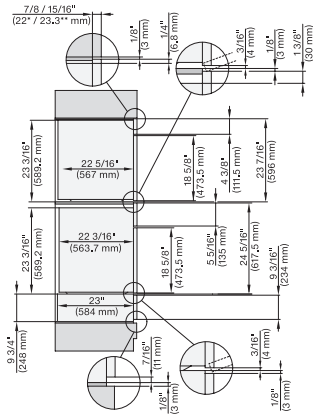

DGC 7880X

30" Handleless Combi-Steam Oven XXL

for steam cooking, baking, roasting with roast probe + menu cooking.

DGC786x+EBA7868, DGC7x8x, ESW7x70, EVS7670, side view, 30 Zoll, Flush inset, combi, XXL

7/8" – 22" mm – Glass, 15/16" – 23.3" mm – Stainless steel