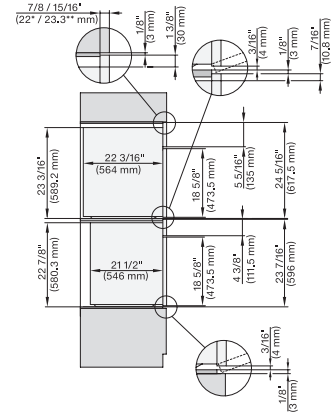

side view, 30 inch Flush inset DGC30 XXL, installation drawing, NA

7/8" – 22" mm – Glass, 15/16" – 23.3\*\* mm – Stainless steel

Installation 30 inch Flush inset DGC30 XXL, installation drawing, NA

7/8" – 22" mm – Glass, 15/16" – 23.3\*\* mm – Stainless steel

### 30" Handleless Combi-Steam Oven XXL

for steam cooking, baking, roasting with roast probe + menu cooking.

Installation 30 inch Flush inset DGC XXL, installation drawing, NA

A – Cut-out (1 9/16" x 19 11/16" / 40 mm x 500 mm) in the bottom of the cabinet for power cord and ventilation, – Electrical and water supplies are recommended to be placed in adjacent cabinetry., Additional cabinet depth is required when placing the electrical and water supplies behind the appliance., E = Electric connection

installation 30 inch Flush inset wide front DGC XXL, installation drawing, NA

A – Cut-out (1 9/16" x 19 11/16" / 40 mm x 500 mm) in the bottom of the cabinet for power cord and ventilation, – Electrical and water supplies are recommended to be placed in adjacent cabinetry., Additional cabinet depth is required when placing the electrical and water supplies behind the appliance., E = Electric connection

DGC7x8x, H7x6x+EBA7868, side view, 30 Zoll, Flush inset, combi, XXL, 650S

7/8" – 22" mm – Glass, 15/16" – 23.3" mm – Stainless steel

DGC7x8x, H2x80BP, H7x8xBP(X), side view, 30 Zoll, Flush inset, combi, XXL 650