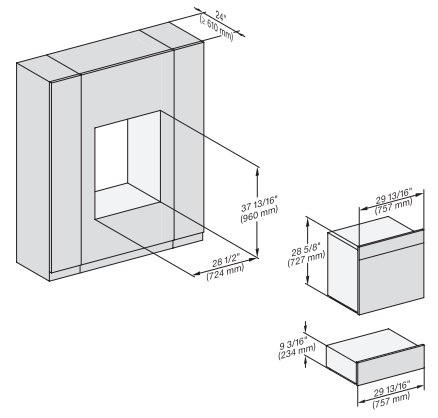

DGX7x8x, ESW7x70, EVS7670, Einbau, 30 Zoll, Proud, combi, wide front, XXL

7/8" – 22" mm – Glass, 15/16" – 23.3** mm – Stainless steel