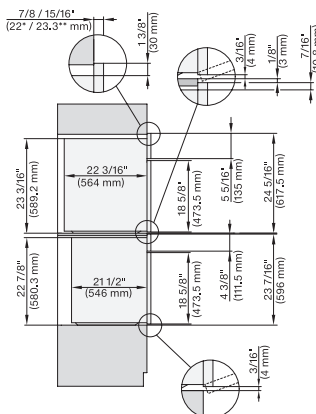

7/8" – 22" mm – Glass, 15/16" – 23.3" mm – Stainless steel

DGC7x8x, ESW7x70, EVS7670, side view, 30 Zoll, Flush inset, combi, XXL

7/8" – 22" mm – Glass, 15/16" – 23.3" mm – Stainless steel

DGC7x8x, ESW7x80, side view, 30 Zoll, Flush inset, combi, XXL

DGC7x8x(X), H2x80BP, H7x8xBP, ESW7x80, side view, 30 Zoll, Flush inset, combi, XXL, 650, ESW30

7/8" – 22" mm – Glass, 15/16" – 23.3" mm – Stainless steel

DC7x8x, ESW7x70, EVS7670 Einbau, 30 Zoll, Flush inset, combi, XXL

7/8" – 22" mm – Glass, 15/16" – 23.3" mm – Stainless steel

DGC7x8x, ESW7x70, EVS7670, Einbau, 30 Zoll, Flush inset, combi, wide front, XXL

7/8" – 22" mm – Glass, 15/16" – 23.3" mm – Stainless steel

DGC7x8x, H7x6xBP+EBA7848, side view, 30 Zoll, Proud, combi, XXL, 650S

7/8" – 22" mm – Glass, 15/16" – 23.3" mm – Stainless steel

DGC7x8x, H2x80BP, H7x8xBP(X), side view, 30 Zoll, Proud, combi, XXL 650

7/8" – 22" mm – Glass, 15/16" – 23.3" mm – Stainless steel

DGC7x8x, ESW7x70, EVS7670, side view, 30 Zoll, Proud, combi, XXL