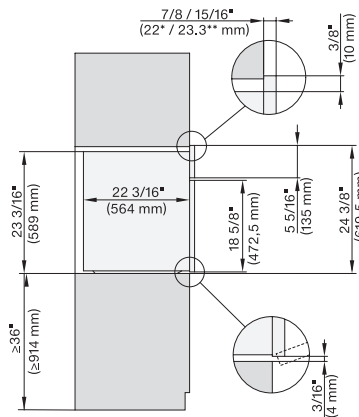

### 30" Handleless Combi-Steam Oven XXL

for steam cooking, baking, roasting with roast probe + menu cooking.

H 6x80 BP, ESW 6x80, H 6x80-2BP, H7x8x, ESW7x80, H 2x8x Fitting Combi, Installation drawing, Flush inset, NA

H 6x80 BP, ESW 6x80, H 6x80-2BP, H 2x80BP, H 7x80 BP/BPX, ESW 7x80 Installation drawing, Flush inset, NA

H6x80BP, ESW6x80, H6x80-2BP, H2x80BP, H7x80BPX, ESW7x80, Fitting Combi, Installation drawing, Proud, NA

H 6x80 BP, ESW 6x80, H 6x80-2BP, NA7000 Fitting Combi wide front, Installation drawing, Proud, NA

side view 30 inch Proud DGC30 XXL, installation drawing, NA

7/8" – 22\* mm – Glass, 15/16" – 23.3\*\* mm – Stainless steel