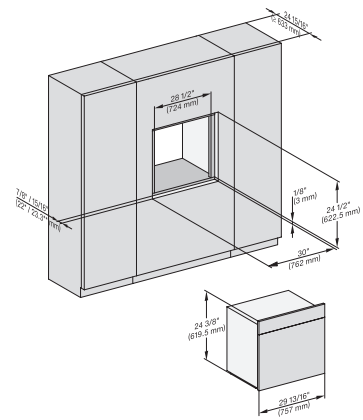

installation 30 inch wide front DGC XXL, installation drawing, NA

A – Cut-out (1 9/16" x 19 11/16" / 40 mm x 500 mm) in the bottom of the cabinet for power cord and ventilation., – Electrical and water supplies are recommended to be placed in adjacent cabinetry., Additional cabinet depth is required when placing the electrical and water supplies behind the appliance., E = Electric connection

A – Cut-out (1 9/16" x 19 11/16" / 40 mm x 500 mm) in the bottom of the cabinet for power cord and ventilation., – Electrical and water supplies are recommended to be placed in adjacent cabinetry., Additional cabinet depth is required when placing the electrical and water supplies behind the appliance., E = Electric connection

side view, 30 inch Flush inset DGC30 XXL, installation drawing, NA

7/8" – 22" mm – Glass, 15/16" – 23.3\*\* mm – Stainless steel

Installation 30 inch Flush inset DGC30 XXL, installation drawing, NA

7/8" – 22" mm – Glass, 15/16" – 23.3\*\* mm – Stainless steel

installation 30 inch Flush inset wide front DGC30 XXL, installation drawing, NA

7/8" – 22" mm – Glass, 15/16" – 23.3\*\* mm – Stainless steel