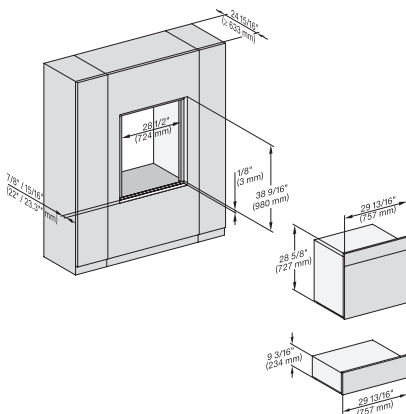

DGC7x8x, ESW7x70, EVS7670, Einbau, 30 Zoll, Flush inset, combi, wide front, XXL

7/8" – 22" mm – Glass, 15/16" – 23.3" mm – Stainless steel