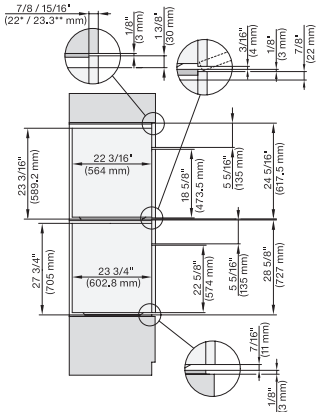

side view, 30 inch Flush inset DGC30 XXL, installation drawing, NA

7/8" – 22" mm – Glass, 15/16" – 23.3\*\* mm – Stainless steel

Installation 30 inch Flush inset DGC30 XXL, installation drawing, NA

7/8" – 22" mm – Glass, 15/16" – 23.3\*\* mm – Stainless steel

### 30" Handleless Combi-Steam Oven XXL

for steam cooking, baking, roasting with roast probe + menu cooking.

Installation 30 inch Flush inset DGC XXL, installation drawing, NA

A – Cut-out (1 9/16" x 19 11/16" / 40 mm x 500 mm) in the bottom of the cabinet for power cord and ventilation, – Electrical and water supplies are recommended to be placed in adjacent cabinetry., Additional cabinet depth is required when placing the electrical and water supplies behind the appliance., E = Electric connection

installation 30 inch Flush inset wide front DGC XXL, installation drawing, NA

A – Cut-out (1 9/16" x 19 11/16" / 40 mm x 500 mm) in the bottom of the cabinet for power cord and ventilation, – Electrical and water supplies are recommended to be placed in adjacent cabinetry., Additional cabinet depth is required when placing the electrical and water supplies behind the appliance., E = Electric connection

DGC7x8x, H7x6x+EBA7868, side view, 30 Zoll, Flush inset, combi, XXL, 650S

7/8" – 22" mm – Glass, 15/16" – 23.3" mm – Stainless steel

DGC7x8x, H2x80BP, H7x8xBP(X), side view, 30 Zoll, Flush inset, combi, XXL 650