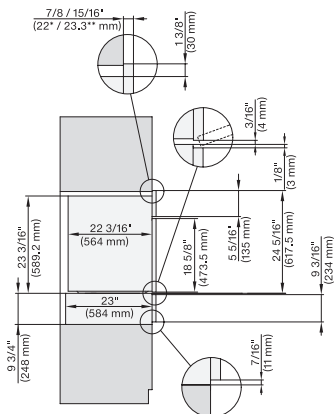

DGC7x8x(X), H2x80BP, H7x8xBP, ESW7x80, side view, 30 Zoll, Flush inset, combi, XXL, 650, ESW30

7/8" – 22" mm – Glass, 15/16" – 23.3" mm – Stainless steel

DC7x8x, ESW7x70, EVS7670 Einbau, 30 Zoll, Flush inset, combi, XXL

7/8" – 22" mm – Glass, 15/16" – 23.3" mm – Stainless steel

DGC7x8x, ESW7x70, EVS7670, Einbau, 30 Zoll, Flush inset, combi, wide front, XXL

7/8" – 22" mm – Glass, 15/16" – 23.3" mm – Stainless steel

DGC7x8x, H7x6xBP+EBA7848, side view, 30 Zoll, Proud, combi, XXL, 650S

7/8" – 22" mm – Glass, 15/16" – 23.3" mm – Stainless steel

DGC7x8x, H2x80BP, H7x8xBP(X), side view, 30 Zoll, Proud, combi, XXL 650

7/8" – 22" mm – Glass, 15/16" – 23.3" mm – Stainless steel

DGC7x8x, ESW7x70, EVS7670, side view, 30 Zoll, Proud, combi, XXL

7/8" – 22" mm – Glass, 15/16" – 23.3" mm – Stainless steel

DGC7x8x, ESW7x80, side view, 30 Zoll, Proud, combi, XXL

7/8" – 22" mm – Glass, 15/16" – 23.3" mm – Stainless steel

DGC786x+EBA7868, DGC7x8x, ESW7x70, EVS7670, side view, 30 Zoll, Proud, combi, XXL