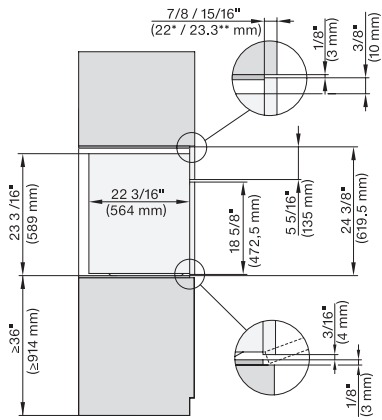

### 30" Handleless Combi-Steam Oven XXL

for steam cooking, baking, roasting with roast probe + menu cooking.

installation 30 inch Proud wide front DGC30 XXL, installation drawing, NA

installation 30 inch Proud DGC XXL, installation drawing, NA

installation 30 inch wide front DGC XXL, installation drawing, NA

A – Cut-out (1 9/16" x 19 11/16" / 40 mm x 500 mm) in the bottom of the cabinet for power cord and ventilation., – Electrical and water supplies are recommended to be placed in adjacent cabinetry., Additional cabinet depth is required when placing the electrical and water supplies behind the appliance., E = Electric connection

side view, 30 inch Flush inset DGC30 XXL, installation drawing, NA

7/8" – 22" mm – Glass, 15/16" – 23.3\*\* mm – Stainless steel

Installation 30 inch Flush inset DGC30 XXL, installation drawing, NA

7/8" – 22" mm – Glass, 15/16" – 23.3\*\* mm – Stainless steel

installation 30 inch Flush inset wide front DGC30 XXL, installation drawing, NA

7/8" – 22" mm – Glass, 15/16" – 23.3\*\* mm – Stainless steel