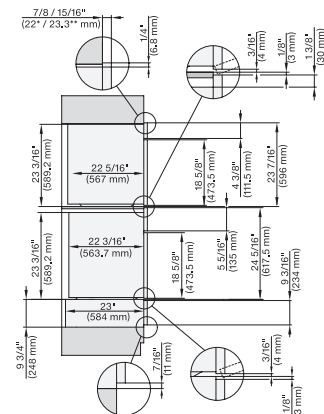

DGC7x8x(X), H2x80BP, H7x8xBP, ESW7x80, side view, 30 Zoll, Flush inset, combi, XXL, 650, ESW30

7/8" – 22" mm – Glass, 15/16" – 23.3" mm – Stainless steel

DC7x8x, ESW7x70, EVS7670 Einbau, 30 Zoll, Flush inset, combi, XXL

7/8" – 22" mm – Glass, 15/16" – 23.3" mm – Stainless steel

DGC7x8x, ESW7x70, EVS7670, Einbau, 30 Zoll, Flush inset, combi, wide front, XXL

7/8" – 22" mm – Glass, 15/16" – 23.3" mm – Stainless steel

DGC7x8x, H7x6xBP+EBA7848, side view, 30 Zoll, Proud, combi, XXL, 650S

7/8" – 22" mm – Glass, 15/16" – 23.3" mm – Stainless steel

DGC7x8x, H2x80BP, H7x8xBP(X), side view, 30 Zoll, Proud, combi, XXL 650

7/8" – 22" mm – Glass, 15/16" – 23.3" mm – Stainless steel

DGC7x8x, ESW7x70, EVS7670, side view, 30 Zoll, Proud, combi, XXL

7/8" – 22" mm – Glass, 15/16" – 23.3" mm – Stainless steel

DGC7x8x, ESW7x80, side view, 30 Zoll, Proud, combi, XXL

7/8" – 22" mm – Glass, 15/16" – 23.3" mm – Stainless steel

DGC786x+EBA7868, DGC7x8x, ESW7x70, EVS7670, side view, 30 Zoll, Proud, combi, XXL