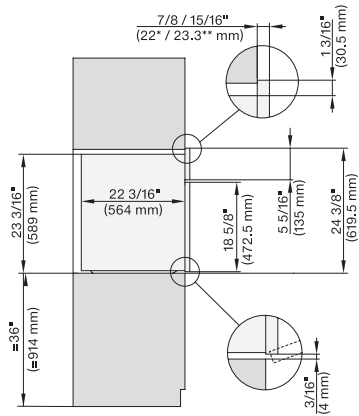

DGC 7880X

30" Handleless Combi-Steam Oven XXL

for steam cooking, baking, roasting with roast probe + menu cooking.

side view 30 inch Proud DGC30 XXL, installation drawing, NA

7/8" – 22* mm – Glass, 15/16" – 23.3** mm – Stainless steel