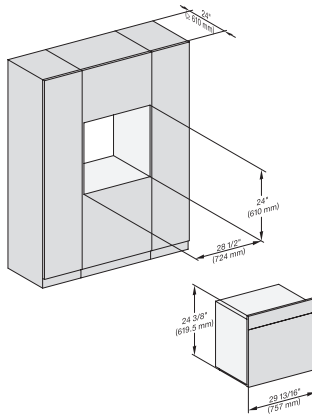

DGC 7880X

30" Handleless Combi-Steam Oven XXL

for steam cooking, baking, roasting with roast probe + menu cooking.

side view 30 inch Proud DGC30 XXL, installation drawing, NA

7/8" – 22* mm – Glass, 15/16" – 23.3** mm – Stainless steel

installation 30 inch Proud DGC30 XXL, installation drawing, NA

installation 30 inch Proud wide front DGC30 XXL, installation drawing, NA

installation 30 inch Proud DGC XXL, installation drawing, NA

A – Cut-out (1 9/16" x 19 11/16" / 40 mm x 500 mm) in the bottom of the cabinet for power cord and ventilation, – Electrical and water supplies are recommended to be placed in adjacent cabinetry., Additional cabinet depth is required when placing the electrical and water supplies behind the appliance., E = Electric connection, W = Water connection, L = 9' 10 1/8" (3,000 mm), WW = Waste water connection, L = 9' 10 1/8" (3,000 mm), The top end of the drain hose to the inlet of the odor trap must not be higher than 19 11/16" (500 mm).

installation 30 inch wide front DGC XXL, installation drawing, NA

A – Cut-out (1 9/16" x 19 11/16" / 40 mm x 500 mm) in the bottom of the cabinet for power cord and ventilation, – Electrical and water supplies are recommended to be placed in adjacent cabinetry., Additional cabinet depth is required when placing the electrical and water supplies behind the appliance., E = Electric connection, W = Water connection, L = 9' 10 1/8" (3,000 mm), WW = Waste water connection, L = 9' 10 1/8" (3,000 mm), The top end of the drain hose to the inlet of the odor trap must not be higher than 19 11/16" (500 mm).

Installation 30 inch Flush inset DGC30 XXL, installation drawing, NA

7/8" – 22* mm – Glass, 15/16" – 23.3** mm – Stainless steel

Installation 30 inch Flush inset wide front DGC30 XXL, installation drawing, NA