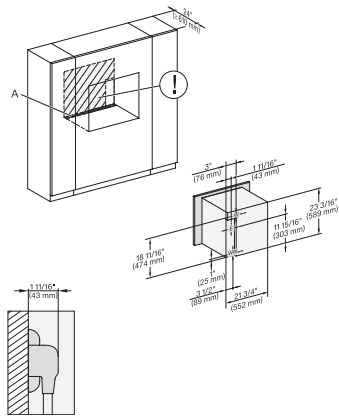

installation 30 inch Proud DGC30 XXL, installation drawing, NA

installation 30 inch Proud wide front DGC30 XXL, installation drawing, NA

installation 30 inch Proud DGC XXL, installation drawing, NA

A – Cut-out (1 9/16" x 19 11/16" / 40 mm x 500 mm) in the bottom of the cabinet for power cord and ventilation, – Electrical and water supplies are recommended to be placed in adjacent cabinetry., Additional cabinet depth is required when placing the electrical and water supplies behind the appliance., E = Electric connection, W = Water connection, L = 9' 10 1/8" (3,000 mm), WW = Waste water connection, L = 9' 10 1/8" (3,000 mm), The top end of the drain hose to the inlet of the odor trap must not be higher than 19 11/16" (500 mm).

installation 30 inch wide front DGC XXL, installation drawing, NA

A – Cut-out (1 9/16" x 19 11/16" / 40 mm x 500 mm) in the bottom of the cabinet for power cord and ventilation, – Electrical and water supplies are recommended to be placed in adjacent cabinetry., Additional cabinet depth is required when placing the electrical and water supplies behind the appliance., E = Electric connection, W = Water connection, L = 9' 10 1/8" (3,000 mm), WW = Waste water connection, L = 9' 10 1/8" (3,000 mm), The top end of the drain hose to the inlet of the odor trap must not be higher than 19 11/16" (500 mm).

side view, 30 inch Flush inset DGC30 XXL, installation drawing, NA

7/8" – 22* mm – Glass, 15/16" – 23.3** mm – Stainless steel

DGC 7880X

30" Handleless Combi-Steam Oven XXL

for steam cooking, baking, roasting with roast probe + menu cooking.

Installation 30 inch Flush inset DGC30 XXL, installation drawing, NA

7/8" – 22* mm – Glass, 15/16" – 23.3** mm – Stainless steel

Installation 30 inch Flush inset wide front DGC30 XXL, installation drawing, NA