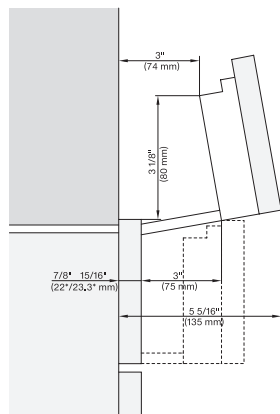

DGC7x8x, ESW7x80, side view, 30 Zoll, Flush inset, combi, XXL

7/8" – 22* mm – Glass, 15/16" – 23.3** mm – Stainless steel, DGC: Minimum installation height 36" – 914 mm from floor to the device installation surface

DGC 7880X

30" Handleless Combi-Steam Oven XXL

for steam cooking, baking, roasting with roast probe + menu cooking.

DGC7x8x(X), H2x80BP, H7x8xBP(X), ESW7x80, side view, 30 Zoll, Proud, combi, XXL, 650

7/8" – 22* mm – Glas, 15/16" – 23.3** mm – Stainless steel, DGC: Minimum installation height 36" – 914 mm from floor to the device installation surface

DGC7x8x, ESW7x70, EVS7670, Einbau, 30 Zoll, Proud, combi, XXL

DGC: Minimum installation height 36" – 914 mm from floor to the device installation surface

Swivel range Flush inset DGC 30 inch, installation drawing, NA

7/8" – 22* mm – Glas, 15/16" – 23.3** mm – Edelstahl

swivel range 30 inch Proud DGC, installation drawing, NA

7/8" – 22* mm – Glas, 15/16" – 23.3** mm – Edelstahl