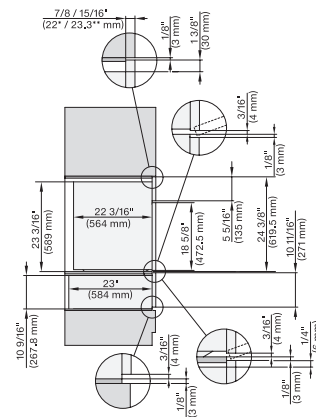

Installation 30 inch Flush inset DGC30 XXL, installation drawing, NA

7/8" – 22* mm – Glass, 15/16" – 23.3** mm – Stainless steel

Installation 30 inch Flush inset wide front DGC30 XXL, installation drawing, NA

7/8" – 22* mm – Glass, 15/16" – 23.3** mm – Stainless steel

Installation 30 inch Flush inset DGC XXL, installation drawing, NA

A – Cut-out (1 9/16" x 19 11/16" / 40 mm x 500 mm) in the bottom of the cabinet for power cord and ventilation, – Electrical and water supplies are recommended to be placed in adjacent cabinetry, Additional cabinet depth is required when placing the electrical and water supplies behind the appliance, E = Electric connection, W = Water connection, L = 9' 10 1/8" (3,000 mm), WW = Waste water connection, L = 9' 10 1/8" (3,000 mm), The top end of the drain hose to the inlet of the odor trap must not be higher than 19 11/16" (500 mm).

DGC7x8x, H2x80BP, H7x8xBP(X), side view, 30 Zoll, Flush inset, combi, XXL 650

7/8" – 22* mm – Glass, 15/16" – 23.3** mm – Stainless steel, DGC: Minimum installation height 36" – 914 mm from floor to the device installation surface

DGC7x8x, ESW7x70, EVS7670, side view, 30 Zoll, Flush inset, combi, XXL

7/8" – 22* mm – Glass, 15/16" – 23.3** mm – Stainless steel, DGC: Minimum installation height 36" – 914 mm from floor to the device installation surface