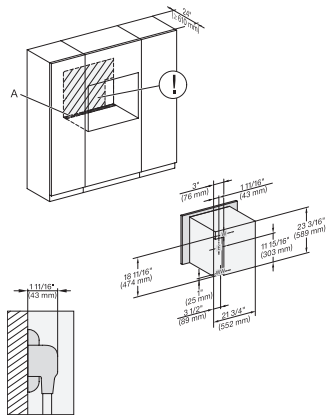

DGC 7880X

30" Handleless Combi-Steam Oven XXL

for steam cooking, baking, roasting with roast probe + menu cooking.

side view 30 inch Proud DGC30 XXL, installation drawing, NA

7/8" – 22* mm – Glass, 15/16" – 23.3** mm – Stainless steel

installation 30 inch Proud DGC30 XXL, installation drawing, NA

installation 30 inch Proud wide front DGC30 XXL, installation drawing, NA

installation 30 inch Proud DGC XXL, installation drawing, NA

A – Cut-out (1 9/16" x 19 11/16" / 40 mm x 500 mm) in the bottom of the cabinet for power cord and ventilation, – Electrical and water supplies are recommended to be placed in adjacent cabinetry., Additional cabinet depth is required when placing the electrical and water supplies behind the appliance., E = Electric connection, W = Water connection, L = 9' 10 1/8" (3,000 mm), WW = Waste water connection, L = 9' 10 1/8" (3,000 mm), The top end of the drain hose to the inlet of the odor trap must not be higher than 19 11/16" (500 mm).

installation 30 inch wide front DGC XXL, installation drawing, NA

A – Cut-out (1 9/16" x 19 11/16" / 40 mm x 500 mm) in the bottom of the cabinet for power cord and ventilation, – Electrical and water supplies are recommended to be placed in adjacent cabinetry., Additional cabinet depth is required when placing the electrical and water supplies behind the appliance., E = Electric connection, W = Water connection, L = 9' 10 1/8" (3,000 mm), WW = Waste water connection, L = 9' 10 1/8" (3,000 mm), The top end of the drain hose to the inlet of the odor trap must not be higher than 19 11/16" (500 mm).