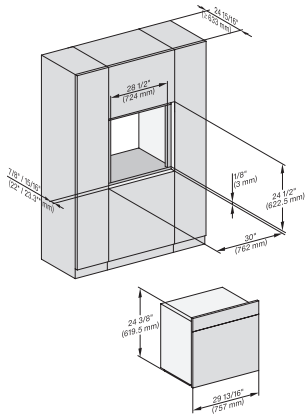

installation 30 inch Proud DGC30 XXL, installation drawing, NA

installation 30 inch Proud wide front DGC30 XXL, installation drawing, NA

installation 30 inch Proud DGC XXL, installation drawing, NA

A – Cut-out (1 9/16" x 19 11/16" / 40 mm x 500 mm) in the bottom of the cabinet for power cord and ventilation, – Electrical and water supplies are recommended to be placed in adjacent cabinetry., Additional cabinet depth is required when placing the electrical and water supplies behind the appliance., E = Electric connection, W = Water connection, L = 9' 10 1/8" (3,000 mm), WW = Waste water connection, L = 9' 10 1/8" (3,000 mm), The top end of the drain hose to the inlet of the odor trap must not be higher than 19 11/16" (500 mm).

installation 30 inch wide front DGC XXL, installation drawing, NA

A – Cut-out (1 9/16" x 19 11/16" / 40 mm x 500 mm) in the bottom of the cabinet for power cord and ventilation, – Electrical and water supplies are recommended to be placed in adjacent cabinetry., Additional cabinet depth is required when placing the electrical and water supplies behind the appliance., E = Electric connection, W = Water connection, L = 9' 10 1/8" (3,000 mm), WW = Waste water connection, L = 9' 10 1/8" (3,000 mm), The top end of the drain hose to the inlet of the odor trap must not be higher than 19 11/16" (500 mm).

side view, 30 inch Flush inset DGC30 XXL, installation drawing, NA

7/8" – 22* mm – Glass, 15/16" – 23.3** mm – Stainless steel

DGC 7880X

30" Handleless Combi-Steam Oven XXL

for steam cooking, baking, roasting with roast probe + menu cooking.

Installation 30 inch Flush inset DGC30 XXL, installation drawing, NA

7/8" – 22* mm – Glass, 15/16" – 23.3** mm – Stainless steel

Installation 30 inch Flush inset wide front DGC30 XXL, installation drawing, NA