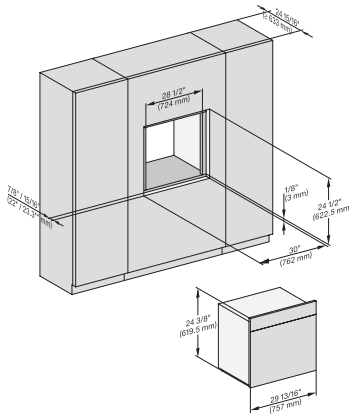

installation 30 inch wide front DGC XXL, installation drawing, NA

A – Cut-out (1 9/16" x 19 11/16" / 40 mm x 500 mm) in the bottom of the cabinet for power cord and ventilation, – Electrical and water supplies are recommended to be placed in adjacent cabinetry., Additional cabinet depth is required when placing the electrical and water supplies behind the appliance., E = Electric connection, W = Water connection, L = 9' 10 1/8" (3,000 mm), WW = Waste water connection, L = 9' 10 1/8" (3,000 mm), The top end of the drain hose to the inlet of the odor trap must not be higher than 19 11/16" (500 mm).

side view, 30 inch Flush inset DGC30 XXL, installation drawing, NA

7/8" – 22* mm – Glass, 15/16" – 23.3** mm – Stainless steel

DGC 7880X

30" Handleless Combi-Steam Oven XXL

for steam cooking, baking, roasting with roast probe + menu cooking.

Installation 30 inch Flush inset DGC30 XXL, installation drawing, NA

7/8" – 22* mm – Glass, 15/16" – 23.3** mm – Stainless steel

Installation 30 inch Flush inset wide front DGC30 XXL, installation drawing, NA

7/8" – 22* mm – Glass, 15/16" – 23.3** mm – Stainless steel

Installation 30 inch Flush inset DGC XXL, installation drawing, NA

A – Cut-out (1 9/16" x 19 11/16" / 40 mm x 500 mm) in the bottom of the cabinet for power cord and ventilation, – Electrical and water supplies are recommended to be placed in adjacent cabinetry, Additional cabinet depth is required when placing the electrical and water supplies behind the appliance, E = Electric connection, W = Water connection, L = 9' 10 1/8" (3,000 mm), WW = Waste water connection, L = 9' 10 1/8" (3,000 mm), The top end of the drain hose to the inlet of the odor trap must not be higher than 19 11/16" (500 mm).