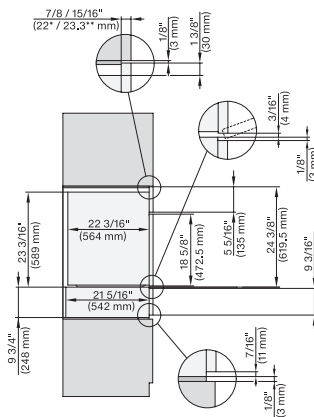

Installation 30 inch Flush inset DGC30 XXL, installation drawing, NA

7/8" – 22* mm – Glass, 15/16" – 23.3** mm – Stainless steel

Installation 30 inch Flush inset wide front DGC30 XXL, installation drawing, NA

7/8" – 22* mm – Glass, 15/16" – 23.3** mm – Stainless steel

Installation 30 inch Flush inset DGC XXL, installation drawing, NA

A – Cut-out (1 9/16" x 19 11/16" / 40 mm x 500 mm) in the bottom of the cabinet for power cord and ventilation, – Electrical and water supplies are recommended to be placed in adjacent cabinetry, Additional cabinet depth is required when placing the electrical and water supplies behind the appliance, E = Electric connection, W = Water connection, L = 9' 10 1/8" (3,000 mm), WW = Waste water connection, L = 9' 10 1/8" (3,000 mm), The top end of the drain hose to the inlet of the odor trap must not be higher than 19 11/16" (500 mm).

DGC7x8x, H2x80BP, H7x8xBP(X), side view, 30 Zoll, Flush inset, combi, XXL 650

7/8" – 22* mm – Glass, 15/16" – 23.3** mm – Stainless steel, DGC: Minimum installation height 36" – 914 mm from floor to the device installation surface

DGC7x8x, ESW7x70, EVS7670, side view, 30 Zoll, Flush inset, combi, XXL

7/8" – 22* mm – Glass, 15/16" – 23.3** mm – Stainless steel, DGC: Minimum installation height 36" – 914 mm from floor to the device installation surface