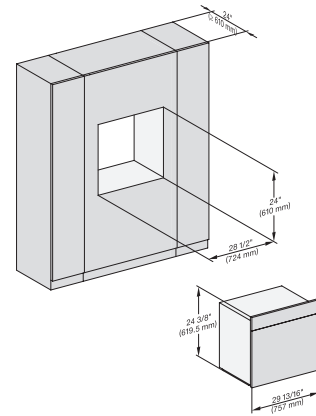

DGC 7880X

30" Handleless Combi-Steam Oven XXL

for steam cooking, baking, roasting with roast probe + menu cooking.

side view 30 inch Proud DGC30 XXL, installation drawing, NA

7/8" – 22* mm – Glass, 15/16" – 23.3** mm – Stainless steel

installation 30 inch Proud DGC30 XXL, installation drawing, NA

installation 30 inch Proud wide front DGC30 XXL, installation drawing, NA

installation 30 inch Proud DGC XXL, installation drawing, NA

A – Cut-out (1 9/16" x 19 11/16" / 40 mm x 500 mm) in the bottom of the cabinet for power cord and ventilation, – Electrical and water supplies are recommended to be placed in adjacent cabinetry., Additional cabinet depth is required when placing the electrical and water supplies behind the appliance., E = Electric connection, W = Water connection, L = 9' 10 1/8" (3,000 mm), WW = Waste water connection, L = 9' 10 1/8" (3,000 mm), The top end of the drain hose to the inlet of the odor trap must not be higher than 19 11/16" (500 mm).

installation 30 inch wide front DGC XXL, installation drawing, NA

A – Cut-out (1 9/16" x 19 11/16" / 40 mm x 500 mm) in the bottom of the cabinet for power cord and ventilation, – Electrical and water supplies are recommended to be placed in adjacent cabinetry., Additional cabinet depth is required when placing the electrical and water supplies behind the appliance., E = Electric connection, W = Water connection, L = 9' 10 1/8" (3,000 mm), WW = Waste water connection, L = 9' 10 1/8" (3,000 mm), The top end of the drain hose to the inlet of the odor trap must not be higher than 19 11/16" (500 mm).

Installation 30 inch Flush inset DGC30 XXL, installation drawing, NA

7/8" – 22* mm – Glass, 15/16" – 23.3** mm – Stainless steel

Installation 30 inch Flush inset wide front DGC30 XXL, installation drawing, NA