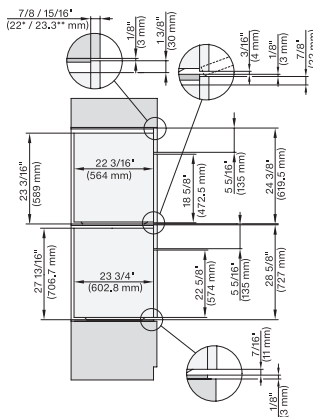

side view, 30 inch Flush inset DGC30 XXL, installation drawing, NA

7/8" – 22* mm – Glass, 15/16" – 23.3** mm – Stainless steel

DGC 7880X

30" Handleless Combi-Steam Oven XXL

for steam cooking, baking, roasting with roast probe + menu cooking.

Installation 30 inch Flush inset DGC30 XXL, installation drawing, NA

7/8" – 22* mm – Glass, 15/16" – 23.3** mm – Stainless steel

Installation 30 inch Flush inset wide front DGC30 XXL, installation drawing, NA

7/8" – 22* mm – Glass, 15/16" – 23.3** mm – Stainless steel

Installation 30 inch Flush inset DGC XXL, installation drawing, NA

A – Cut-out (1 9/16" x 19 11/16" / 40 mm x 500 mm) in the bottom of the cabinet for power cord and ventilation, – Electrical and water supplies are recommended to be placed in adjacent cabinetry, Additional cabinet depth is required when placing the electrical and water supplies behind the appliance, E = Electric connection, W = Water connection, L = 9' 10 1/8" (3,000 mm), WW = Waste water connection, L = 9' 10 1/8" (3,000 mm), The top end of the drain hose to the inlet of the odor trap must not be higher than 19 11/16" (500 mm).

DGC7x8x, H2x80BP, H7x8xBP(X), side view, 30 Zoll, Flush inset, combi, XXL 650

7/8" – 22* mm – Glass, 15/16" – 23.3** mm – Stainless steel, DGC: Minimum installation height 36" – 914 mm from floor to the device installation surface