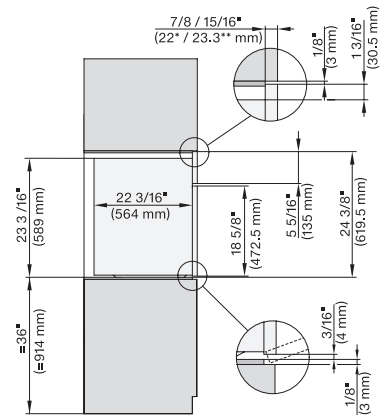

installation 30 inch Proud DGC30 XXL, installation drawing, NA

installation 30 inch Proud wide front DGC30 XXL, installation drawing, NA

installation 30 inch Proud DGC XXL, installation drawing, NA

A – Cut-out (1 9/16" x 19 11/16" / 40 mm x 500 mm) in the bottom of the cabinet for power cord and ventilation, – Electrical and water supplies are recommended to be placed in adjacent cabinetry., Additional cabinet depth is required when placing the electrical and water supplies behind the appliance., E = Electric connection, W = Water connection, L = 9' 10 1/8" (3,000 mm), WW = Waste water connection, L = 9' 10 1/8" (3,000 mm), The top end of the drain hose to the inlet of the odor trap must not be higher than 19 11/16" (500 mm).

installation 30 inch wide front DGC XXL, installation drawing, NA

A – Cut-out (1 9/16" x 19 11/16" / 40 mm x 500 mm) in the bottom of the cabinet for power cord and ventilation, – Electrical and water supplies are recommended to be placed in adjacent cabinetry., Additional cabinet depth is required when placing the electrical and water supplies behind the appliance., E = Electric connection, W = Water connection, L = 9' 10 1/8" (3,000 mm), WW = Waste water connection, L = 9' 10 1/8" (3,000 mm), The top end of the drain hose to the inlet of the odor trap must not be higher than 19 11/16" (500 mm).

Installation 30 inch Flush inset DGC30 XXL, installation drawing, NA

7/8" – 22* mm – Glass, 15/16" – 23.3** mm – Stainless steel

Installation 30 inch Flush inset wide front DGC30 XXL, installation drawing, NA