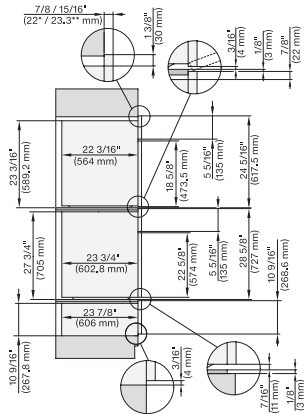

DGC 7880X

30" Handleless Combi-Steam Oven XXL

for steam cooking, baking, roasting with roast probe + menu cooking.

DGC7x8x(X), H2x80BP, H7x8xBP(X), ESW7x80, side view, 30 Zoll, Proud, combi, XXL, 650

7/8" – 22* mm – Glas, 15/16" – 23.3** mm – Stainless steel, DGC: Minimum installation height 36" – 914 mm from floor to the device installation surface