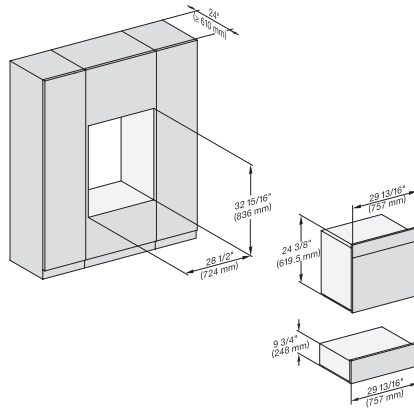

DGC7x8x, ESW7x70, EVS7670, side view, 30 Zoll, Flush inset, combi, XXL

7/8" – 22* mm – Glass, 15/16" – 23.3** mm – Stainless steel, DGC: Minimum installation height 36" – 914 mm from floor to the device installation surface

DGC7x8x, ESW7x80, side view, 30 Zoll, Flush inset, combi, XXL

7/8" – 22* mm – Glass, 15/16" – 23.3** mm – Stainless steel, DGC: Minimum installation height 36" – 914 mm from floor to the device installation surface

DGC 7880X

30" Handleless Combi-Steam Oven XXL

for steam cooking, baking, roasting with roast probe + menu cooking.

DGC7x8x(X), H2x80BP, H7x8xBP(X), ESW7x80, side view, 30 Zoll, Proud, combi, XXL, 650

7/8" – 22* mm – Glas, 15/16" – 23.3** mm – Stainless steel, DGC: Minimum installation height 36" – 914 mm from floor to the device installation surface

DGC7x8x, ESW7x70, EVS7670, Einbau, 30 Zoll, Proud, combi, XXL

DGC: Minimum installation height 36" – 914 mm from floor to the device installation surface

Swivel range Flush inset DGC 30 inch, installation drawing, NA