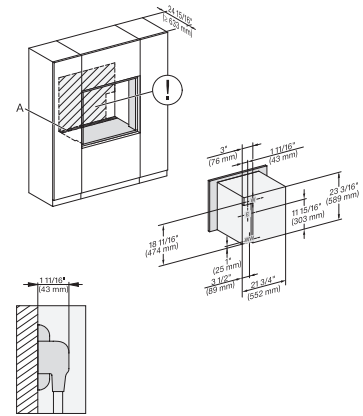

installation 30 inch wide front DGC XXL, installation drawing, NA

A – Cut-out (1 9/16" x 19 11/16" / 40 mm x 500 mm) in the bottom of the cabinet for power cord and ventilation, – Electrical and water supplies are recommended to be placed in adjacent cabinetry., Additional cabinet depth is required when placing the electrical and water supplies behind the appliance., E = Electric connection, W = Water connection, L = 9' 10 1/8" (3,000 mm), WW = Waste water connection, L = 9' 10 1/8" (3,000 mm), The top end of the drain hose to the inlet of the odor trap must not be higher than 19 11/16" (500 mm).

side view, 30 inch Flush inset DGC30 XXL, installation drawing, NA

7/8" – 22* mm – Glass, 15/16" – 23.3** mm – Stainless steel

DGC 7880X

30" Handleless Combi-Steam Oven XXL

for steam cooking, baking, roasting with roast probe + menu cooking.

Installation 30 inch Flush inset DGC30 XXL, installation drawing, NA

7/8" – 22* mm – Glass, 15/16" – 23.3** mm – Stainless steel

Installation 30 inch Flush inset wide front DGC30 XXL, installation drawing, NA

7/8" – 22* mm – Glass, 15/16" – 23.3** mm – Stainless steel

Installation 30 inch Flush inset DGC XXL, installation drawing, NA

A – Cut-out (1 9/16" x 19 11/16" / 40 mm x 500 mm) in the bottom of the cabinet for power cord and ventilation, – Electrical and water supplies are recommended to be placed in adjacent cabinetry, Additional cabinet depth is required when placing the electrical and water supplies behind the appliance, E = Electric connection, W = Water connection, L = 9' 10 1/8" (3,000 mm), WW = Waste water connection, L = 9' 10 1/8" (3,000 mm), The top end of the drain hose to the inlet of the odor trap must not be higher than 19 11/16" (500 mm).