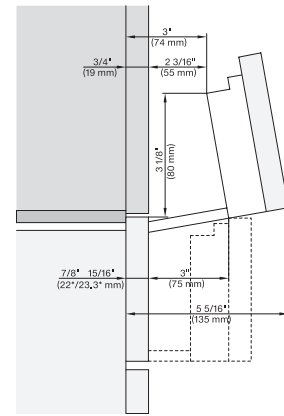

DGC7x8x, ESW7x70, EVS7670, side view, 30 Zoll, Flush inset, combi, XXL

7/8" – 22* mm – Glass, 15/16" – 23.3** mm – Stainless steel, DGC: Minimum installation height 36" – 914 mm from floor to the device installation surface

DGC7x8x, ESW7x80, side view, 30 Zoll, Flush inset, combi, XXL

7/8" – 22* mm – Glass, 15/16" – 23.3** mm – Stainless steel, DGC: Minimum installation height 36" – 914 mm from floor to the device installation surface

DGC 7880X

30" Handleless Combi-Steam Oven XXL

for steam cooking, baking, roasting with roast probe + menu cooking.

DGC7x8x(X), H2x80BP, H7x8xBP(X), ESW7x80, side view, 30 Zoll, Proud, combi, XXL, 650

7/8" – 22* mm – Glas, 15/16" – 23.3** mm – Stainless steel, DGC: Minimum installation height 36" – 914 mm from floor to the device installation surface

DGC7x8x, ESW7x70, EVS7670, Einbau, 30 Zoll, Proud, combi, XXL

DGC: Minimum installation height 36" – 914 mm from floor to the device installation surface

Swivel range Flush inset DGC 30 inch, installation drawing, NA