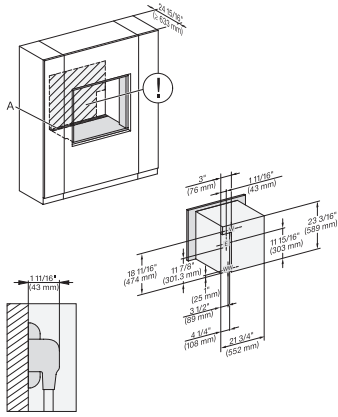

side view, 30 inch Flush inset DGC30 XXL, installation  
drawing, NA

7/8" – 22" mm – Glass, 15/16" – 23.3\*\* mm – Stainless steel

Installation 30 inch Flush inset DGC30 XXL, installation  
drawing, NA

7/8" – 22" mm – Glass, 15/16" – 23.3\*\* mm – Stainless steel

installation 30 inch Flush inset wide front DGC30 XXL,  
installation drawing, NA

7/8" – 22" mm – Glass, 15/16" – 23.3\*\* mm – Stainless steel

## DGC 7885

30" Combi-Steam Oven XXL with DirectWater plus  
for steam cooking, baking, roasting with roast probe + menu cooking.

Installation 30 inch Flush inset DGC XXL, installation drawing, NA

A – Cut-out (1 9/16" x 19 11/16" / 40 mm x 500 mm) in the bottom of the cabinet for power cord and ventilation, – Electrical and water supplies are recommended to be placed in adjacent cabinetry., Additional cabinet depth is required when placing the electrical and water supplies behind the appliance., E = Electric connection

installation 30 inch Flush inset wide front DGC XXL, installation drawing, NA

A – Cut-out (1 9/16" x 19 11/16" / 40 mm x 500 mm) in the bottom of the cabinet for power cord and ventilation, – Electrical and water supplies are recommended to be placed in adjacent cabinetry., Additional cabinet depth is required when placing the electrical and water supplies behind the appliance., E = Electric connection