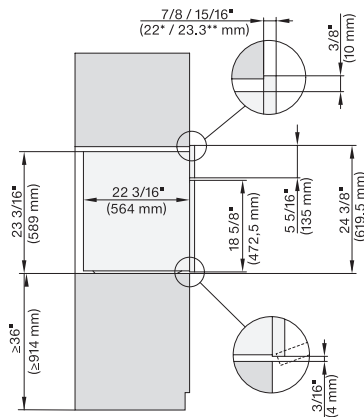

H 6x80 BP, ESW 6x80, H 6x80-2BP, H 2x80BP, H 7x80 BP/BPX, ESW 7x80 Installation drawing, Flush inset, NA

H6x80BP, ESW6x80, H6x80-2BP, H2x80BP, H7x80BPX, ESW7x80, Fitting Combi, Installation drawing, Proud, NA

H 6x80 BP, ESW 6x80, H 6x80-2BP, NA7000 Fitting Combi wide front, Installation drawing, Proud, NA

side view 30 inch Proud DGC30 XXL, installation drawing, NA

7/8" – 22\* mm – Glass, 15/16" – 23.3\*\* mm – Stainless steel