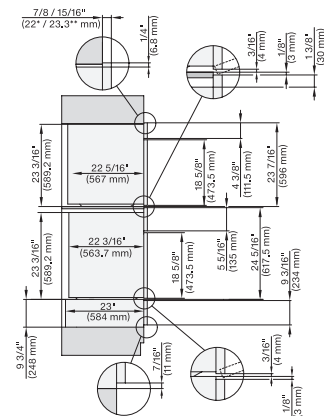

7/8" – 22" mm – Glass, 15/16" – 23.3\*\* mm – Stainless steel

DGC7x8x(X), H2x80BP, H7x8xBP, ESW7x80, side view, 30 Zoll, Flush inset, combi, XXL, 650, ESW30

7/8" – 22" mm – Glass, 15/16" – 23.3\*\* mm – Stainless steel

7/8" – 22" mm – Glass, 15/16" – 23.3\*\* mm – Stainless steel

DGC7x8x, H7x6xBP+EBA7848, side view, 30 Zoll, Proud, combi, XXL, 650S

7/8" – 22" mm – Glass, 15/16" – 23.3\*\* mm – Stainless steel

DGC7x8x, H2x80BP, H7x8xBP(X), side view, 30 Zoll, Proud, combi, XXL 650

7/8" – 22" mm – Glass, 15/16" – 23.3\*\* mm – Stainless steel

DGC7x8x, ESW7x70, EVS7670, side view, 30 Zoll, Proud, combi, XXL

7/8" – 22" mm – Glass, 15/16" – 23.3\*\* mm – Stainless steel

DGC7x8x, ESW7x80, side view, 30 Zoll, Proud, combi, XXL

7/8" – 22" mm – Glass, 15/16" – 23.3\*\* mm – Stainless steel

DGC786x+EBA7868, DGC7x8x, ESW7x70, EVS7670, side view, 30 Zoll, Proud, combi, XXL

7/8" – 22" mm – Glass, 15/16" – 23.3\*\* mm – Stainless steel