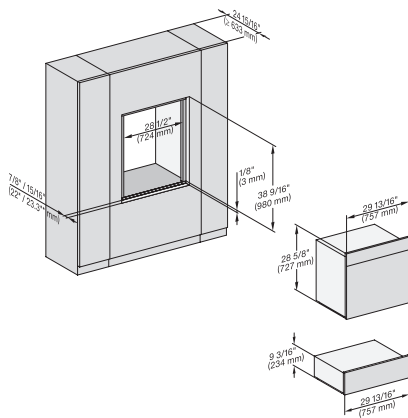

7/8" – 22" mm – Glass, 15/16" – 23.3\*\* mm – Stainless steel

DGC7x8x(X), H2x80BP, H7x8xBP, ESW7x80, side view, 30 Zoll, Flush inset, combi, XXL, 650, ESW30

7/8" – 22" mm – Glass, 15/16" – 23.3\*\* mm – Stainless steel

DC7x8x, ESW7x70, EVS7670 Einbau, 30 Zoll, Flush inset, combi, XXL

7/8" – 22" mm – Glass, 15/16" – 23.3\*\* mm – Stainless steel

DGC7x8x, ESW7x70, EVS7670, Einbau, 30 Zoll, Flush inset, combi, wide front, XXL