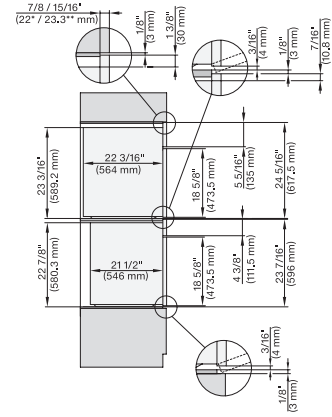

side view, 30 inch Flush inset DGC30 XXL, installation  
drawing, NA

7/8" – 22" mm – Glass, 15/16" – 23.3\*\* mm – Stainless steel

Installation 30 inch Flush inset DGC30 XXL, installation  
drawing, NA

7/8" – 22" mm – Glass, 15/16" – 23.3\*\* mm – Stainless steel

installation 30 inch Flush inset wide front DGC30 XXL,  
installation drawing, NA

7/8" – 22" mm – Glass, 15/16" – 23.3\*\* mm – Stainless steel

## DGC 7885

30" Combi-Steam Oven XXL with DirectWater plus  
for steam cooking, baking, roasting with roast probe + menu cooking.

Installation 30 inch Flush inset DGC XXL, installation drawing, NA

A – Cut-out (1 9/16" x 19 11/16" / 40 mm x 500 mm) in the bottom of the cabinet for power cord and ventilation, – Electrical and water supplies are recommended to be placed in adjacent cabinetry., Additional cabinet depth is required when placing the electrical and water supplies behind the appliance., E = Electric connection

DGC7x8x, H7x6x+EBA7868, side view, 30 Zoll, Flush inset, combi, XXL, 650S

7/8" – 22" mm – Glass, 15/16" – 23.3" mm – Stainless steel

DGC7x8x, H2x80BP, H7x8xBP(X), side view, 30 Zoll, Flush inset, combi, XXL 650