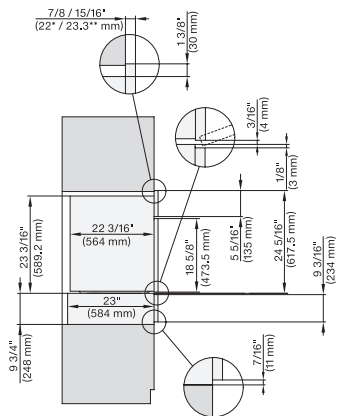

7/8" – 22" mm – Glass, 15/16" – 23.3\*\* mm – Stainless steel

DGC7x8x(X), H2x80BP, H7x8xBP, ESW7x80, side view, 30 Zoll, Flush inset, combi, XXL, 650, ESW30

7/8" – 22" mm – Glass, 15/16" – 23.3\*\* mm – Stainless steel

DC7x8x, ESW7x70, EVS7670 Einbau, 30 Zoll, Flush inset, combi, XXL

7/8" – 22" mm – Glass, 15/16" – 23.3\*\* mm – Stainless steel

DGC7x8x, ESW7x70, EVS7670, Einbau, 30 Zoll, Flush inset, combi, wide front, XXL

7/8" – 22" mm – Glass, 15/16" – 23.3\*\* mm – Stainless steel

DGC7x8x, H7x6xBP+EBA7848, side view, 30 Zoll, Proud, combi, XXL, 650S

7/8" – 22" mm – Glass, 15/16" – 23.3\*\* mm – Stainless steel

DGC7x8x, H2x80BP, H7x8xBP(X), side view, 30 Zoll, Proud, combi, XXL 650

7/8" – 22" mm – Glass, 15/16" – 23.3\*\* mm – Stainless steel

DGC7x8x, ESW7x70, EVS7670, side view, 30 Zoll, Proud, combi, XXL

7/8" – 22" mm – Glass, 15/16" – 23.3\*\* mm – Stainless steel

DGC7x8x, ESW7x80, side view, 30 Zoll, Proud, combi, XXL