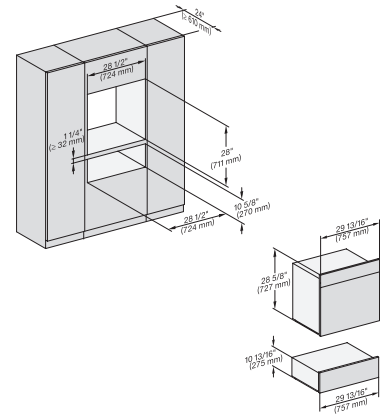

DGC 7885

30" Combi-Steam Oven XXL with DirectWater plus  
for steam cooking, baking, roasting with roast probe + menu cooking.

H 6x80 BP, ESW 6x80, H 6x80-2BP, H7x8x, ESW7x80, H 2x8x Fitting Combi, Installation drawing, Flush inset, NA

H 6x80 BP, ESW 6x80, H 6x80-2BP, H 2x80BP, H 7x80 BP/BPX, ESW 7x80 Installation drawing, Flush inset, NA

H6x80BP, ESW6x80, H6x80-2BP, H2x80BP, H7x80BPX, ESW7x80, Fitting Combi, Installation drawing, Proud, NA