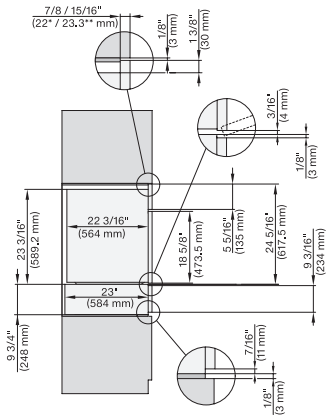

side view, 30 inch Flush inset DGC30 XXL, installation  
drawing, NA

7/8" – 22" mm – Glass, 15/16" – 23.3\*\* mm – Stainless steel

Installation 30 inch Flush inset DGC30 XXL, installation  
drawing, NA

7/8" – 22" mm – Glass, 15/16" – 23.3\*\* mm – Stainless steel

installation 30 inch Flush inset wide front DGC XXL, installation drawing, NA

A – Cut-out (1 9/16" x 19 11/16" / 40 mm x 500 mm) in the bottom of the cabinet for power cord and ventilation, – Electrical and water supplies are recommended to be placed in adjacent cabinetry., Additional cabinet depth is required when placing the electrical and water supplies behind the appliance., E = Electric connection

DGC7x8x, H7x6x+EBA7868, side view, 30 Zoll, Flush inset, combi, XXL, 650S

7/8" – 22" mm – Glass, 15/16" – 23.3" mm – Stainless steel

DGC7x8x, H2x80BP, H7x8xBP(X), side view, 30 Zoll, Flush inset, combi, XXL 650

7/8" – 22" mm – Glass, 15/16" – 23.3" mm – Stainless steel

DGC7x8x, ESW7x70, EVS7670, side view, 30 Zoll, Flush inset, combi, XXL

7/8" – 22" mm – Glass, 15/16" – 23.3" mm – Stainless steel

DGC7x8x, ESW7x80, side view, 30 Zoll, Flush inset, combi, XXL