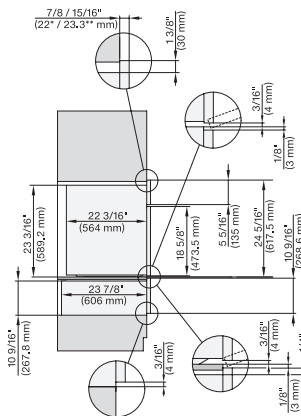

7/8" – 22" mm – Glass, 15/16" – 23.3\*\* mm – Stainless steel

DGC7x8x(X), H2x80BP, H7x8xBP, ESW7x80, side view, 30 Zoll, Flush inset, combi, XXL, 650, ESW30

7/8" – 22" mm – Glass, 15/16" – 23.3\*\* mm – Stainless steel

DC7x8x, ESW7x70, EVS7670 Einbau, 30 Zoll, Flush inset, combi, XXL

7/8" – 22" mm – Glass, 15/16" – 23.3\*\* mm – Stainless steel

DGC7x8x, ESW7x70, EVS7670, Einbau, 30 Zoll, Flush inset, combi, wide front, XXL

7/8" – 22" mm – Glass, 15/16" – 23.3\*\* mm – Stainless steel

DGC7x8x, H7x6xBP+EBA7848, side view, 30 Zoll, Proud, combi, XXL, 650S

7/8" – 22" mm – Glass, 15/16" – 23.3\*\* mm – Stainless steel

DGC7x8x, H2x80BP, H7x8xBP(X), side view, 30 Zoll, Proud, combi, XXL 650

7/8" – 22" mm – Glass, 15/16" – 23.3\*\* mm – Stainless steel

DGC7x8x, ESW7x70, EVS7670, side view, 30 Zoll, Proud, combi, XXL

7/8" – 22" mm – Glass, 15/16" – 23.3\*\* mm – Stainless steel

DGC7x8x, ESW7x80, side view, 30 Zoll, Proud, combi, XXL