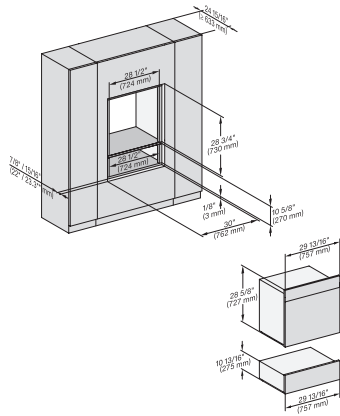

DGC 7885

30" Combi-Steam Oven XXL with DirectWater plus  
for steam cooking, baking, roasting with roast probe + menu cooking.

H 6x80 BP, ESW 6x80, H 6x80-2BP, H7x8x, ESW7x80, H 2x8x Fitting Combi, Installation drawing, Flush inset, NA