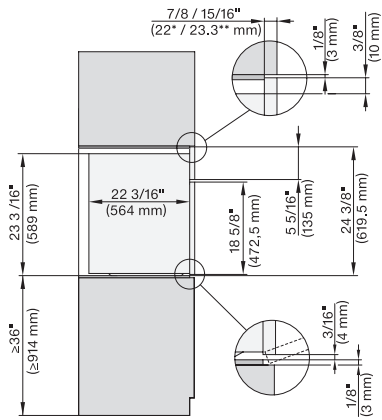

installation 30 inch Proud DGC XXL, installation drawing,  
NA

installation 30 inch wide front DGC XXL, installation  
drawing, NA

A – Cut-out (1 9/16" x 19 11/16" / 40 mm x 500 mm) in the bottom of the cabinet for power cord and ventilation., – Electrical and water supplies are recommended to be placed in adjacent cabinetry., Additional cabinet depth is required when placing the electrical and water supplies behind the appliance., E = Electric connection

side view, 30 inch Flush inset DGC30 XXL, installation  
drawing, NA

7/8" – 22" mm – Glass, 15/16" – 23.3\*\* mm – Stainless steel

Installation 30 inch Flush inset DGC30 XXL, installation  
drawing, NA

7/8" – 22" mm – Glass, 15/16" – 23.3\*\* mm – Stainless steel

installation 30 inch Flush inset wide front DGC30 XXL,  
installation drawing, NA

7/8" – 22" mm – Glass, 15/16" – 23.3\*\* mm – Stainless steel

7/8" – 22" mm – Glass, 15/16" – 23.3\*\* mm – Stainless steel

DGC7x8x(X), H2x80BP, H7x8xBP, ESW7x80, side view, 30 Zoll, Flush inset, combi, XXL, 650, ESW30

7/8" – 22" mm – Glass, 15/16" – 23.3\*\* mm – Stainless steel