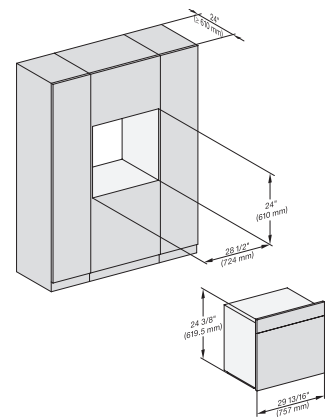

H 6x80 BP, ESW 6x80, H 6x80-2BP, H 2x80BP, H 7x80 BP/BPX, ESW 7x80 Installation drawing, Flush inset, NA

H6x80BP, ESW6x80, H6x80-2BP, H2x80BP, H7x80BPX, ESW7x80, Fitting Combi, Installation drawing, Proud, NA

H 6x80 BP, ESW 6x80, H 6x80-2BP, NA7000 Fitting Combi wide front, Installation drawing, Proud, NA

side view 30 inch Proud DGC30 XXL, installation drawing, NA

7/8" – 22\* mm – Glass, 15/16" – 23.3\*\* mm – Stainless steel