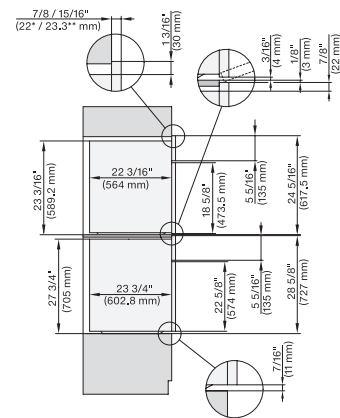

7/8" – 22" mm – Glass, 15/16" – 23.3\*\* mm – Stainless steel

DGC7x8x(X), H2x80BP, H7x8xBP, ESW7x80, side view, 30 Zoll, Flush inset, combi, XXL, 650, ESW30

7/8" – 22" mm – Glass, 15/16" – 23.3\*\* mm – Stainless steel

DC7x8x, ESW7x70, EVS7670 Einbau, 30 Zoll, Flush inset, combi, XXL

7/8" – 22" mm – Glass, 15/16" – 23.3\*\* mm – Stainless steel

DGC7x8x, ESW7x70, EVS7670, Einbau, 30 Zoll, Flush inset, combi, wide front, XXL

7/8" – 22" mm – Glass, 15/16" – 23.3\*\* mm – Stainless steel

DGC7x8x, H7x6xBP+EBA7848, side view, 30 Zoll, Proud, combi, XXL, 650S

7/8" – 22" mm – Glass, 15/16" – 23.3\*\* mm – Stainless steel

DGC7x8x, H2x80BP, H7x8xBP(X), side view, 30 Zoll, Proud, combi, XXL 650

7/8" – 22" mm – Glass, 15/16" – 23.3\*\* mm – Stainless steel

DGC7x8x, ESW7x70, EVS7670, side view, 30 Zoll, Proud, combi, XXL

7/8" – 22" mm – Glass, 15/16" – 23.3\*\* mm – Stainless steel

DGC7x8x, ESW7x80, side view, 30 Zoll, Proud, combi, XXL