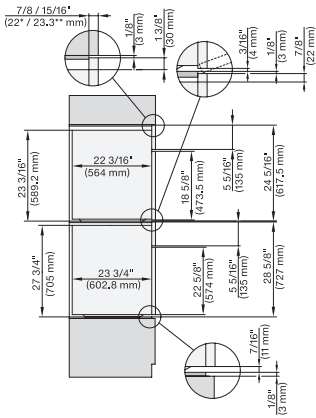

side view, 30 inch Flush inset DGC30 XXL, installation  
drawing, NA

7/8" – 22" mm – Glass, 15/16" – 23.3\*\* mm – Stainless steel

Installation 30 inch Flush inset DGC30 XXL, installation  
drawing, NA

7/8" – 22" mm – Glass, 15/16" – 23.3\*\* mm – Stainless steel

## DGC 7885

30" Combi-Steam Oven XXL with DirectWater plus  
for steam cooking, baking, roasting with roast probe + menu cooking.

Installation 30 inch Flush inset DGC XXL, installation drawing, NA

A – Cut-out (1 9/16" x 19 11/16" / 40 mm x 500 mm) in the bottom of the cabinet for power cord and ventilation, – Electrical and water supplies are recommended to be placed in adjacent cabinetry., Additional cabinet depth is required when placing the electrical and water supplies behind the appliance., E = Electric connection

installation 30 inch Flush inset wide front DGC XXL, installation drawing, NA

A – Cut-out (1 9/16" x 19 11/16" / 40 mm x 500 mm) in the bottom of the cabinet for power cord and ventilation, – Electrical and water supplies are recommended to be placed in adjacent cabinetry., Additional cabinet depth is required when placing the electrical and water supplies behind the appliance., E = Electric connection

DGC7x8x, H7x6x+EBA7868, side view, 30 Zoll, Flush inset, combi, XXL, 650S

7/8" – 22" mm – Glass, 15/16" – 23.3" mm – Stainless steel

DGC7x8x, H2x80BP, H7x8xBP(X), side view, 30 Zoll, Flush inset, combi, XXL 650