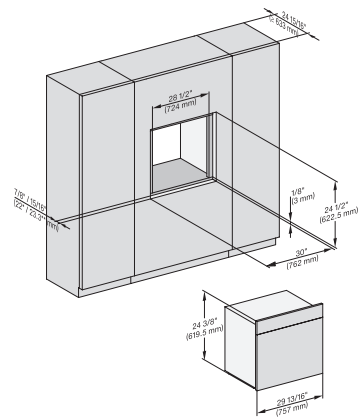

installation 30 inch Proud DGC XXL, installation drawing,  
NA

installation 30 inch wide front DGC XXL, installation  
drawing, NA

A – Cut-out (1 9/16" x 19 11/16" / 40 mm x 500 mm) in the bottom of the cabinet for power cord and ventilation., – Electrical and water supplies are recommended to be placed in adjacent cabinetry., Additional cabinet depth is required when placing the electrical and water supplies behind the appliance., E = Electric connection

A – Cut-out (1 9/16" x 19 11/16" / 40 mm x 500 mm) in the bottom of the cabinet for power cord and ventilation., – Electrical and water supplies are recommended to be placed in adjacent cabinetry., Additional cabinet depth is required when placing the electrical and water supplies behind the appliance., E = Electric connection

side view, 30 inch Flush inset DGC30 XXL, installation  
drawing, NA

7/8" – 22" mm – Glass, 15/16" – 23.3\*\* mm – Stainless steel

Installation 30 inch Flush inset DGC30 XXL, installation  
drawing, NA

7/8" – 22" mm – Glass, 15/16" – 23.3\*\* mm – Stainless steel

installation 30 inch Flush inset wide front DGC30 XXL,  
installation drawing, NA

7/8" – 22" mm – Glass, 15/16" – 23.3\*\* mm – Stainless steel