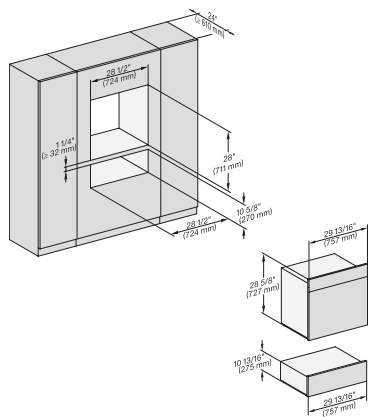

DGC 7885

30" Combi-Steam Oven XXL with DirectWater plus  
for steam cooking, baking, roasting with roast probe + menu cooking.

H 6x80 BP, ESW 6x80, H 6x80-2BP, H7x8x, ESW7x80, H 2x8x Fitting Combi, Installation drawing, Flush inset, NA

H 6x80 BP, ESW 6x80, H 6x80-2BP, H 2x80BP, H 7x80 BP/BPX, ESW 7x80 Installation drawing, Flush inset, NA

H6x80BP, ESW6x80, H6x80-2BP, H2x80BP, H7x80BPX, ESW7x80, Fitting Combi, Installation drawing, Proud, NA