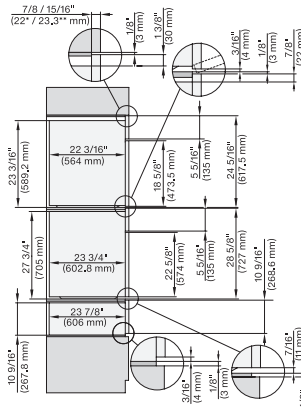

7/8" – 22" mm – Glass, 15/16" – 23.3" mm – Stainless steel

DGC7x8x, ESW7x70, EVS7670, side view, 30 Zoll, Flush inset, combi, XXL

7/8" – 22" mm – Glass, 15/16" – 23.3" mm – Stainless steel

DGC7x8x, ESW7x80, side view, 30 Zoll, Flush inset, combi, XXL

7/8" – 22" mm – Glass, 15/16" – 23.3" mm – Stainless steel

7/8" – 22" mm – Glass, 15/16" – 23.3\*\* mm – Stainless steel

DGC7x8x(X), H2x80BP, H7x8xBP, ESW7x80, side view, 30 Zoll, Flush inset, combi, XXL, 650, ESW30

7/8" – 22" mm – Glass, 15/16" – 23.3\*\* mm – Stainless steel

DC7x8x, ESW7x70, EVS7670 Einbau, 30 Zoll, Flush inset, combi, XXL

7/8" – 22" mm – Glass, 15/16" – 23.3\*\* mm – Stainless steel

DGC7x8x, ESW7x70, EVS7670, Einbau, 30 Zoll, Flush inset, combi, wide front, XXL