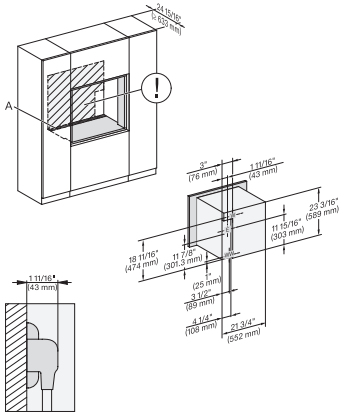

A – Cut-out (1 9/16" x 19 11/16" / 40 mm x 500 mm) in the bottom of the cabinet for power cord and ventilation., – Electrical and water supplies are recommended to be placed in adjacent cabinetry., Additional cabinet depth is required when placing the electrical and water supplies behind the appliance., E = Electric connection

side view, 30 inch Flush inset DGC30 XXL, installation  
drawing, NA

7/8" – 22" mm – Glass, 15/16" – 23.3\*\* mm – Stainless steel

Installation 30 inch Flush inset DGC30 XXL, installation  
drawing, NA

7/8" – 22" mm – Glass, 15/16" – 23.3\*\* mm – Stainless steel

installation 30 inch Flush inset wide front DGC30 XXL,  
installation drawing, NA

7/8" – 22" mm – Glass, 15/16" – 23.3\*\* mm – Stainless steel

## DGC 7885

30" Combi-Steam Oven XXL with DirectWater plus  
for steam cooking, baking, roasting with roast probe + menu cooking.

Installation 30 inch Flush inset DGC XXL, installation drawing, NA

A – Cut-out (1 9/16" x 19 11/16" / 40 mm x 500 mm) in the bottom of the cabinet for power cord and ventilation, – Electrical and water supplies are recommended to be placed in adjacent cabinetry., Additional cabinet depth is required when placing the electrical and water supplies behind the appliance., E = Electric connection