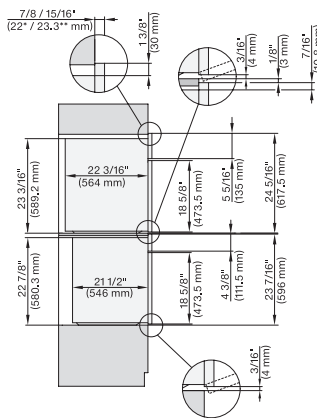

7/8" – 22" mm – Glass, 15/16" – 23.3" mm – Stainless steel

DGC7x8x, ESW7x70, EVS7670, side view, 30 Zoll, Flush inset, combi, XXL

7/8" – 22" mm – Glass, 15/16" – 23.3" mm – Stainless steel

DGC7x8x, ESW7x80, side view, 30 Zoll, Flush inset, combi, XXL

7/8" – 22" mm – Glass, 15/16" – 23.3\*\* mm – Stainless steel

DGC7x8x(X), H2x80BP, H7x8xBP, ESW7x80, side view, 30 Zoll, Flush inset, combi, XXL, 650, ESW30

7/8" – 22" mm – Glass, 15/16" – 23.3\*\* mm – Stainless steel

DC7x8x, ESW7x70, EVS7670 Einbau, 30 Zoll, Flush inset, combi, XXL

7/8" – 22" mm – Glass, 15/16" – 23.3\*\* mm – Stainless steel

DGC7x8x, ESW7x70, EVS7670, Einbau, 30 Zoll, Flush inset, combi, wide front, XXL

7/8" – 22" mm – Glass, 15/16" – 23.3\*\* mm – Stainless steel

DGC7x8x, H7x6xBP+EBA7848, side view, 30 Zoll, Proud, combi, XXL, 650S

7/8" – 22" mm – Glass, 15/16" – 23.3\*\* mm – Stainless steel

DGC7x8x, H2x80BP, H7x8xBP(X), side view, 30 Zoll, Proud, combi, XXL 650