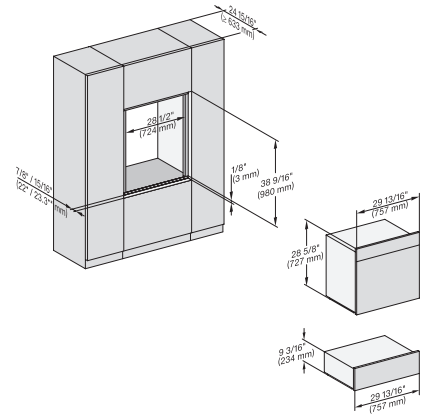

## DGC 7885

30" Combi-Steam Oven XXL with DirectWater plus  
for steam cooking, baking, roasting with roast probe + menu cooking.

DGC786x+EBA7868, DGC7x8x, ESW7x70, EVS7670, side view, 30 Zoll, Flush inset, combi, XXL

7/8" – 22" mm – Glass, 15/16" – 23.3\*\* mm – Stainless steel

DGC7x8x(X), H2x80BP, H7x8xBP, ESW7x80, side view, 30 Zoll, Flush inset, combi, XXL, 650, ESW30

7/8" – 22" mm – Glass, 15/16" – 23.3\*\* mm – Stainless steel

DC7x8x, ESW7x70, EVS7670 Einbau, 30 Zoll, Flush inset, combi, XXL

7/8" – 22" mm – Glass, 15/16" – 23.3\*\* mm – Stainless steel

DGC7x8x, ESW7x70, EVS7670, Einbau, 30 Zoll, Flush inset, combi, wide front, XXL