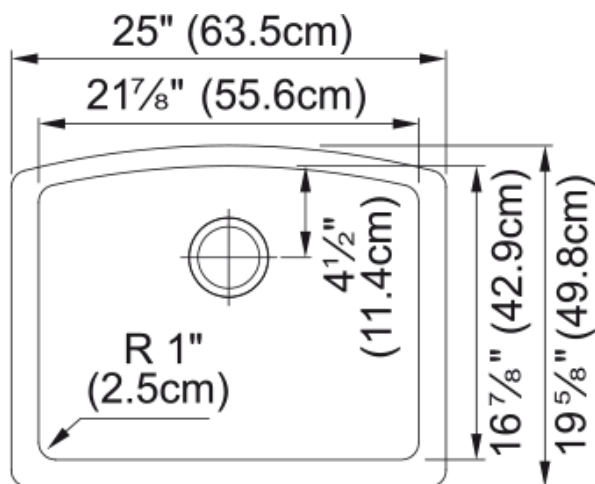

Ellipse Undermount Sink - ELG11022CHA | 125.0384.307

25.0-in. x 19.62-in. Champagne Granite Single Bowl Kitchen Sink. Franke Ellipse is an easy-to-maintain kitchen sink that will enhance the simple joys of cooking. Made with 80% quartz, the most durable component of granite; and bonded with 20% acrylic resin, and available in a variety of size and configuration options provides your kitchen with a long-lasting focal point through its classic style and enduring color options.

Aspect

Sink type	Sink
Type of material	Granite
Number of bowls	1
Color	Champagne
Surface finish	None

Product Dimensions

Length (right to left)	25
Width (front to back)	19.642
Large bowl size: right to left	21.85
Large bowl size: front to back	16.89
Large bowl: depth	9.016

Installation

Minimum cabinet size	27"
----------------------	-----

Product specifications

Installation type	Undermount
Drain hole	3 1/2"
Position of drainer	No drainer

Product identification

Product brand	FRANKE
Collection	Ellipse Usa
Certified by	CE