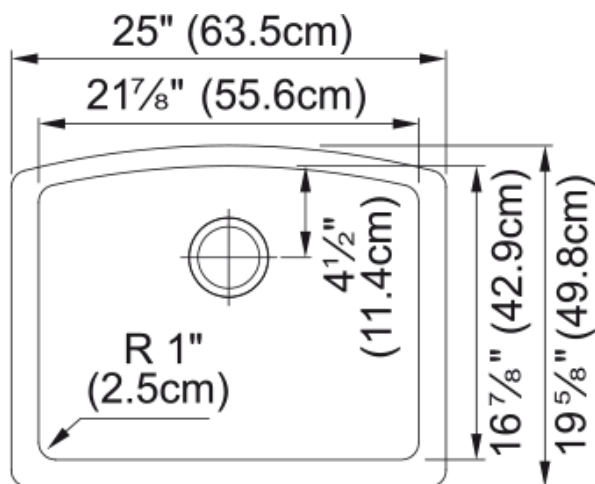

## Ellipse Undermount Sink - ELG11022ONY | 125.0384.303

25.0-in. x 19.62-in. Onyx Granite Single Bowl Kitchen Sink. Franke Ellipse is an easy-to-maintain kitchen sink that will enhance the simple joys of cooking. Made with 80% quartz, the most durable component of granite; and bonded with 20% acrylic resin, and available in a variety of size and configuration options provides your kitchen with a long-lasting focal point through its classic style and enduring color options.

### Product Dimensions

Length (right to left)	25
Width (front to back)	19.642
Large bowl size: right to left	21.85
Large bowl size: front to back	16.89
Large bowl: depth	9.016

### Installation

Minimum cabinet size	27"
----------------------	-----

### Product specifications

Installation type	Undermount
Drain hole	3 1/2"
Position of drainer	No drainer