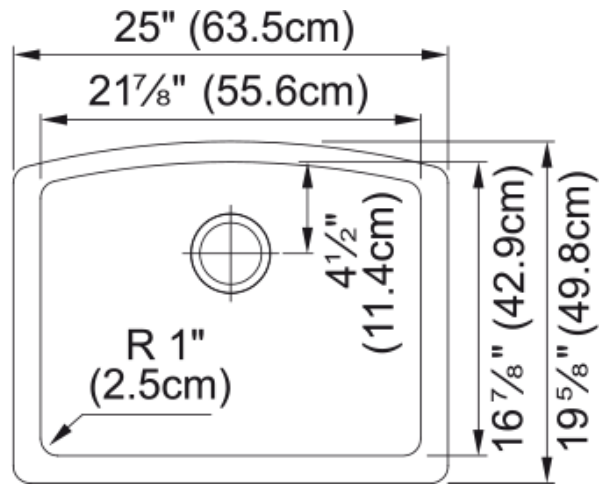

Ellipse Undermount Sink - ELG11022SHG | 125.0491.518

25.0-in. x 19.62-in. Stone Grey Granite Single Bowl Kitchen Sink. Franke Ellipse is an easy-to-maintain kitchen sink that will enhance the simple joys of cooking. Made with 80% quartz, the most durable component of granite; and bonded with 20% acrylic resin, and available in a variety of size and configuration options provides your kitchen with a long-lasting focal point through its classic style and enduring color options.

Aspect

Sink type	Sink
Type of material	Granite
Number of bowls	2
Color	Stone grey
Surface finish	None

Product Dimensions

Length (right to left)	32.992
Width (front to back)	19.606
Large bowl size: right to left	14.331
Large bowl size: front to back	16.89
Large bowl: depth	9.016
Small bowl size: right to left	14.331
Small bowl size: front to back	16.89
Small bowl: depth	9.016

Installation

Minimum cabinet size	27"
----------------------	-----

Product specifications

Installation type	Undermount
Drain hole	3 1/2"
Position of drainer	No drainer

Product identification

Product brand	FRANKE
Collection	Ellipse
Certified by	IAPMO