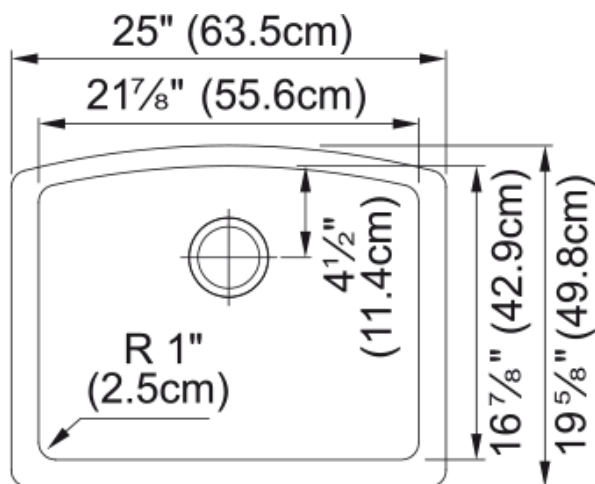

Ellipse Undermount Sink - ELG11022SLG | 125.0713.004

25.0-in. x 19.62-in. Slate Grey Granite Single Bowl Kitchen Sink. Franke Ellipse is an easy-to-maintain kitchen sink that will enhance the simple joys of cooking. Made with 80% quartz, the most durable component of granite; and bonded with 20% acrylic resin, and available in a variety of size and configuration options provides your kitchen with a long-lasting focal point through its classic style and enduring color options.

Aspect

Sink type	Sink
Type of material	Granite
Number of bowls	1
Color	Slate grey
Surface finish	None

Product Dimensions

Length (right to left)	25
Width (front to back)	19.646
Large bowl size: right to left	21.85
Large bowl size: front to back	16.89
Large bowl: depth	9.016

Installation

Minimum cabinet size	24"
----------------------	-----

Product specifications

Installation type	Undermount
Drain hole	3 1/2"
Position of drainer	No drainer

Product identification

Product brand	NEUTRAL
Collection	Ellipse Usa
Certified by	IAPMO