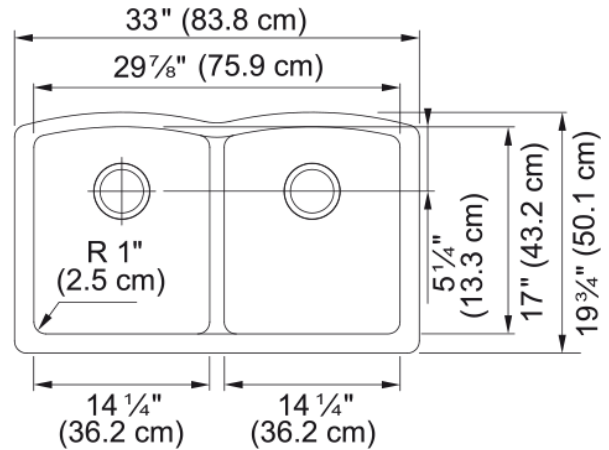

Ellipse Undermount Sink - ELG120CHA | 125.0384.313

33.0-in. x 19.75-in. Champagne Granite Double Bowl Kitchen Sink. Franke Ellipse is an easy-to-maintain kitchen sink that will enhance the simple joys of cooking. Made with 80% quartz, the most durable component of granite; and bonded with 20% acrylic resin, and available in a variety of size and configuration options provides your kitchen with a long-lasting focal point through its classic style and enduring color options.

Aspect

Sink type	Sink
Type of material	Granite
Number of bowls	2
Color	Champagne
Surface finish	None

Product Dimensions

Length (right to left)	32.992
Width (front to back)	19.606
Large bowl size: right to left	14.331
Large bowl size: front to back	16.89
Large bowl: depth	9.016
Small bowl size: right to left	14.331
Small bowl size: front to back	16.89
Small bowl: depth	9.016

Installation

Minimum cabinet size	36"
----------------------	-----

Product specifications

Installation type	Undermount
Drain hole	3 1/2"
Position of drainer	No drainer

Product identification

Product brand	FRANKE
Collection	Ellipse Usa
Certified by	CE