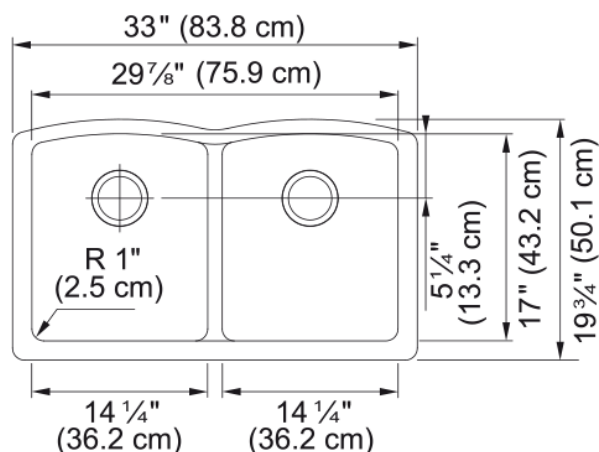

## Ellipse Undermount Sink - ELG120MBK | 125.0699.539

33.0-in. x 19.75-in. Matte Black Granite Double Bowl Kitchen Sink. Franke Ellipse is an easy-to-maintain kitchen sink that will enhance the simple joys of cooking. Made with 80% quartz, the most durable component of granite; and bonded with 20% acrylic resin, and available in a variety of size and configuration options provides your kitchen with a long-lasting focal point through its classic style and enduring color options.

### Product Dimensions

Length (right to left)	33
Width (front to back)	19.638
Large bowl size: right to left	14.331
Large bowl size: front to back	16.89
Large bowl: depth	9.016
Small bowl size: right to left	14.331
Small bowl size: front to back	16.89
Small bowl: depth	9.016

### Installation

Minimum cabinet size	33"
----------------------	-----

### Product specifications

Installation type	Undermount
Drain hole	3 1/2"
Position of drainer	No drainer