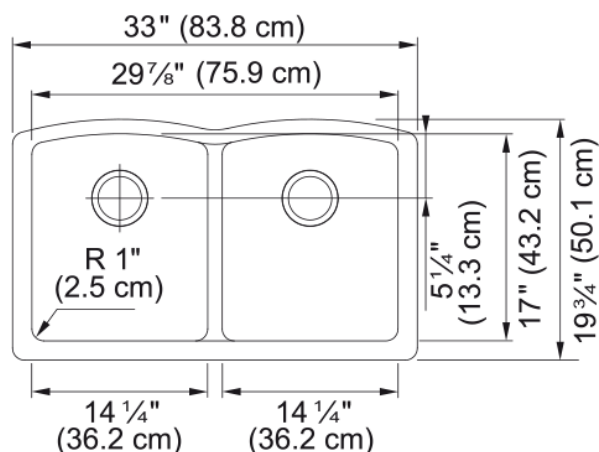

Ellipse Undermount Sink - ELG120MOC | 125.0384.310

33.0-in. x 19.75-in. Mocha Granite Double Bowl Kitchen Sink. Franke Ellipse is an easy-to-maintain kitchen sink that will enhance the simple joys of cooking. Made with 80% quartz, the most durable component of granite; and bonded with 20% acrylic resin, and available in a variety of size and configuration options provides your kitchen with a long-lasting focal point through its classic style and enduring color options.

Aspect

Sink type	Sink
Type of material	Granite
Number of bowls	2
Color	Mocha
Surface finish	None

Product Dimensions

Length (right to left)	33
Width (front to back)	19.638
Large bowl size: right to left	14.331
Large bowl size: front to back	16.89
Large bowl: depth	9.016
Small bowl size: right to left	14.331
Small bowl size: front to back	16.89
Small bowl: depth	9.016

Installation

Minimum cabinet size	36"
----------------------	-----

Product specifications

Installation type	Undermount
Drain hole	3 1/2"
Position of drainer	No drainer

Product identification

Product brand	FRANKE
Collection	Ellipse Usa
Certified by	CE