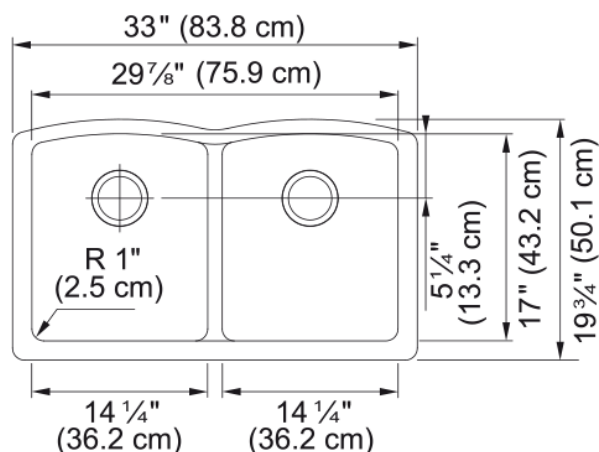

Ellipse Undermount Sink - ELG120SHG | 125.0491.519

33.0-in. x 19.75-in. Stone Grey Granite Double Bowl Kitchen Sink. Franke Ellipse is an easy-to-maintain kitchen sink that will enhance the simple joys of cooking. Made with 80% quartz, the most durable component of granite; and bonded with 20% acrylic resin, and available in a variety of size and configuration options provides your kitchen with a long-lasting focal point through its classic style and enduring color options.

Aspect

Sink type	Sink
Type of material	Granite
Number of bowls	2
Color	Stone grey
Surface finish	None

Product Dimensions

Length (right to left)	32.992
Width (front to back)	21.614
Large bowl size: right to left	15.669
Large bowl size: front to back	18.858
Large bowl: depth	9.016
Small bowl size: right to left	12.992
Small bowl size: front to back	16.89
Small bowl: depth	7.992

Installation

Minimum cabinet size	36"
----------------------	-----

Product specifications

Installation type	Undermount
Drain hole	3 1/2"
Position of drainer	No drainer

Product identification

Product brand	FRANKE
Collection	Ellipse
Certified by	IAPMO