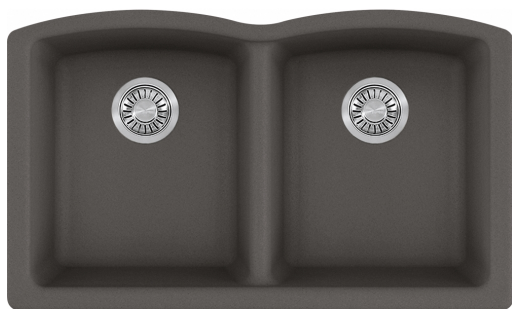

Ellipse Undermount Sink - ELG120SLG | 125.0713.006

33.0-in. x 19.75-in. Slate Grey Granite Double Bowl Kitchen Sink. Franke Ellipse is an easy-to-maintain kitchen sink that will enhance the simple joys of cooking. Made with 80% quartz, the most durable component of granite; and bonded with 20% acrylic resin, and available in a variety of size and configuration options provides your kitchen with a long-lasting focal point through its classic style and enduring color options.

Aspect

Sink type	Sink
Type of material	Granite
Number of bowls	2
Color	Slate grey
Surface finish	None

Product Dimensions

Length (right to left)	33
Width (front to back)	19.638
Large bowl size: right to left	14.331
Large bowl size: front to back	16.89
Large bowl: depth	9.016
Small bowl size: right to left	14.331
Small bowl size: front to back	16.89
Small bowl: depth	9.016

Installation

Minimum cabinet size	33"
----------------------	-----

Product specifications

Installation type	Undermount
Drain hole	3 1/2"
Position of drainer	No drainer

Product identification

Product brand	NEUTRAL
Collection	Ellipse Usa
Certified by	IAPMO