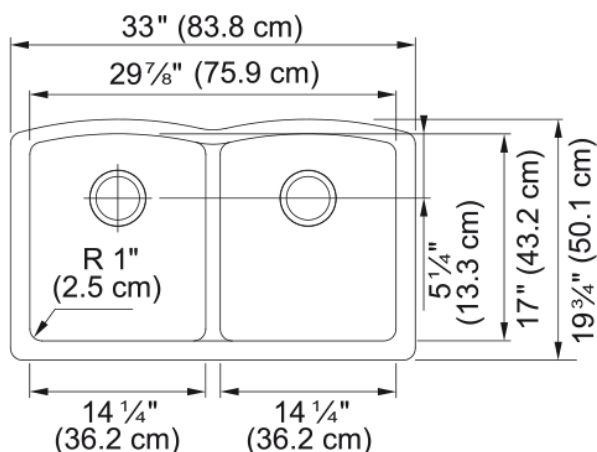

Ellipse Undermount Sink - ELG120SLG | 125.0713.006

33.0-in. x 19.75-in. Slate Grey Granite Double Bowl Kitchen Sink. Franke Ellipse is an easy-to-maintain kitchen sink that will enhance the simple joys of cooking. Made with 80% quartz, the most durable component of granite; and bonded with 20% acrylic resin, and available in a variety of size and configuration options provides your kitchen with a long-lasting focal point through its classic style and enduring color options.

Aspect

Sink type	Sink
Type of material	Granite
Number of bowls	2
Color	Slate grey
Surface finish	None

Product Dimensions

Length (right to left)	33
Width (front to back)	19.638
Large bowl size: right to left	14.331
Large bowl size: front to back	16.89
Large bowl: depth	9.016
Small bowl size: right to left	14.331
Small bowl size: front to back	16.89
Small bowl: depth	9.016

Installation

Minimum cabinet size	33"
----------------------	-----

Product specifications

Installation type	Undermount
Drain hole	3 1/2"
Position of drainer	No drainer

Product identification

Product brand	NEUTRAL
Collection	Ellipse Usa
Certified by	IAPMO