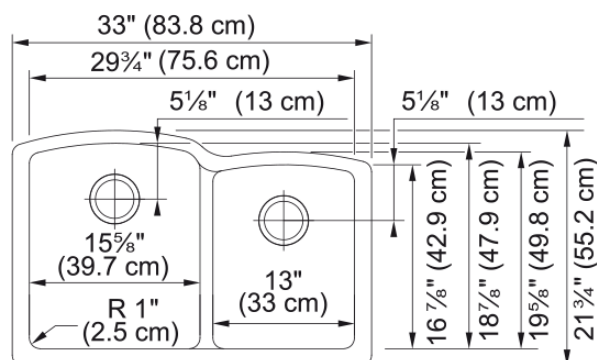

Ellipse Undermount Sink - ELG160CHA | 125.0384.319

33.0-in. x 21.75-in. Champagne Granite Double Bowl Kitchen Sink. Franke Ellipse is an easy-to-maintain kitchen sink that will enhance the simple joys of cooking. Made with 80% quartz, the most durable component of granite; and bonded with 20% acrylic resin, and available in a variety of size and configuration options provides your kitchen with a long-lasting focal point through its classic style and enduring color options.

Aspect

Sink type	Sink
Type of material	Granite
Number of bowls	2
Color	Champagne
Surface finish	None

Product Dimensions

Length (right to left)	32.992
Width (front to back)	21.614
Large bowl size: right to left	15.669
Large bowl size: front to back	18.858
Large bowl: depth	9.016
Small bowl size: right to left	12.992
Small bowl size: front to back	16.89
Small bowl: depth	7.992

Installation

Minimum cabinet size	36"
----------------------	-----

Product specifications

Installation type	Undermount
Drain hole	3 1/2"
Position of drainer	No drainer

Product identification

Product brand	FRANKE
Collection	Ellipse Usa
Certified by	CE