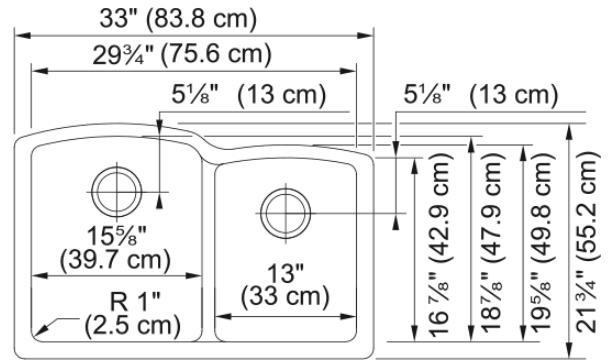

Ellipse Undermount Sink - ELG160SHG | 125.0491.520

33.0-in. x 21.75-in. Stone Grey Granite Double Bowl Kitchen Sink. Franke Ellipse is an easy-to-maintain kitchen sink that will enhance the simple joys of cooking. Made with 80% quartz, the most durable component of granite; and bonded with 20% acrylic resin, and available in a variety of size and configuration options provides your kitchen with a long-lasting focal point through its classic style and enduring color options.

Aspect

Sink type	Sink
Type of material	Granite
Number of bowls	2
Color	Stone grey
Surface finish	None

Product Dimensions

Length (right to left)	33
Width (front to back)	21.606
Large bowl size: right to left	15.669
Large bowl size: front to back	18.858
Large bowl: depth	9.016
Small bowl size: right to left	12.992
Small bowl size: front to back	16.89
Small bowl: depth	7.992

Installation

Minimum cabinet size	36"
----------------------	-----

Product specifications

Installation type	Undermount
Drain hole	3 1/2"
Position of drainer	No drainer

Product identification

Product brand	FRANKE
Collection	Ellipse
Certified by	IAPMO