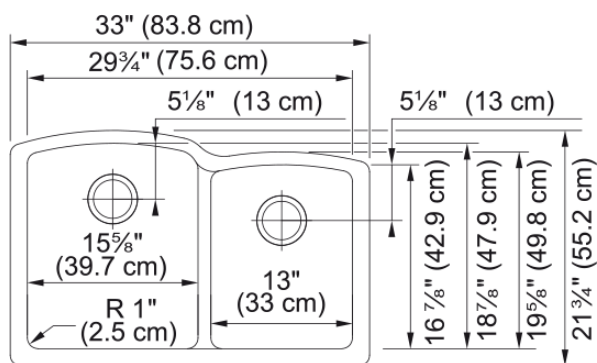

Ellipse Undermount Sink - ELG160SLG | 125.0713.008

33.0-in. x 21.75-in. Slate Grey Granite Double Bowl Kitchen Sink. Franke Ellipse is an easy-to-maintain kitchen sink that will enhance the simple joys of cooking. Made with 80% quartz, the most durable component of granite; and bonded with 20% acrylic resin, and available in a variety of size and configuration options provides your kitchen with a long-lasting focal point through its classic style and enduring color options.

Aspect

Sink type	Sink
Type of material	Granite
Number of bowls	2
Color	Slate grey
Surface finish	None

Product Dimensions

Length (right to left)	33
Width (front to back)	21.606
Large bowl size: right to left	15.669
Large bowl size: front to back	18.858
Large bowl: depth	9.016
Small bowl size: right to left	12.992
Small bowl size: front to back	16.89
Small bowl: depth	7.992

Installation

Minimum cabinet size	33"
----------------------	-----

Product specifications

Installation type	Undermount
Drain hole	3 1/2"
Position of drainer	No drainer

Product identification

Product brand	NEUTRAL
Collection	Ellipse Usa
Certified by	IAPMO