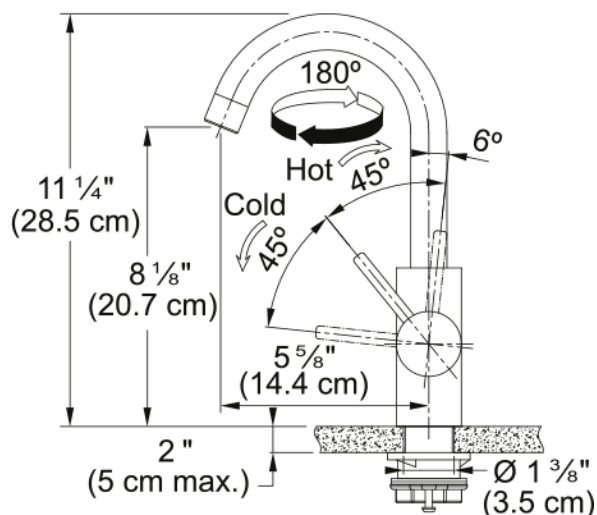

Eos Neo Bar Faucet - EOS-BR-304 | 115.0685.300

11.25-in Single Handle Swivel Spout Bar Faucet in Stainless Steel. The Eos Neo bar faucet combines all the advantages of a modern faucet in a straightforward design. The laminar aerator ensures a clear, non-splashing water stream with minimal noise, while the single handle allows for precise control over the amount and temperature of the water. This faucet is constructed with 304 stainless steel and delivers corrosion resistance inside and out. ADA and AB100 compliant.

Aspect

Spout type	J - spout
Color	Stainless steel
Type of material	Stainless steel 304

Product Dimensions

Faucet hole diameter	35 mm
Cartridge dimension	35 mm

Installation

Mounting type	Shank
Water supply hose connection	1/2"
Water supply hose length	800 mm

Product specifications

Pressure	High pressure
Faucet type	Swivel
Faucet operation	Side lever
Faucet rotation	180°

Product identification

Product brand	FRANKE
Product family	Maris
Collection	EOS NEO

Features