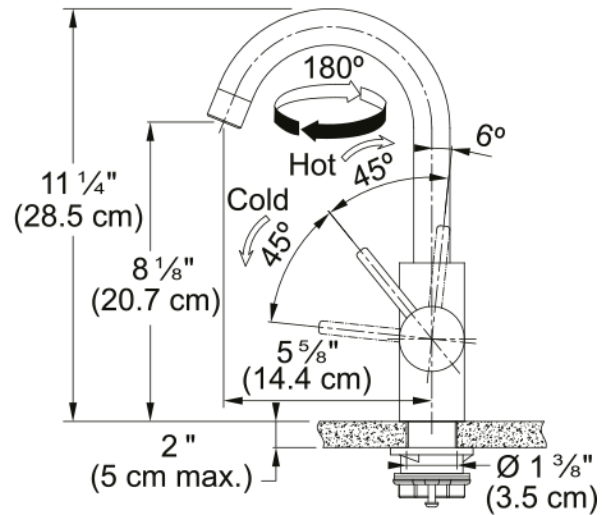

Eos Neo Bar Faucet - EOS-BR-GLD | 115.0685.310

11.25-in Single Handle Swivel Spout Bar Faucet in Gold. The Eos Neo bar faucet combines all the advantages of a modern faucet in a straightforward design. The laminar aerator ensures a clear, non-splashing water stream with minimal noise, while the single handle allows for precise control over the amount and temperature of the water. This faucet is constructed with 304 stainless steel and delivers corrosion resistance inside and out. The durable PVD finish is resistant to scratching and the color never fades, even with frequent cleaning. ADA and AB100 compliant.

Aspect

Spout type	J - spout
Color	Gold
Type of material	Stainless steel 304

Product Dimensions

Faucet hole diameter	35 mm
Cartridge dimension	35 mm

Installation

Mounting type	Shank
Water supply hose connection	1/2"
Water supply hose length	800 mm

Product specifications

Pressure	High pressure
Faucet type	Swivel
Faucet operation	Side lever
Faucet rotation	180°

Product identification

Product brand	FRANKE
Product family	Mythos
Collection	EOS NEO

Features