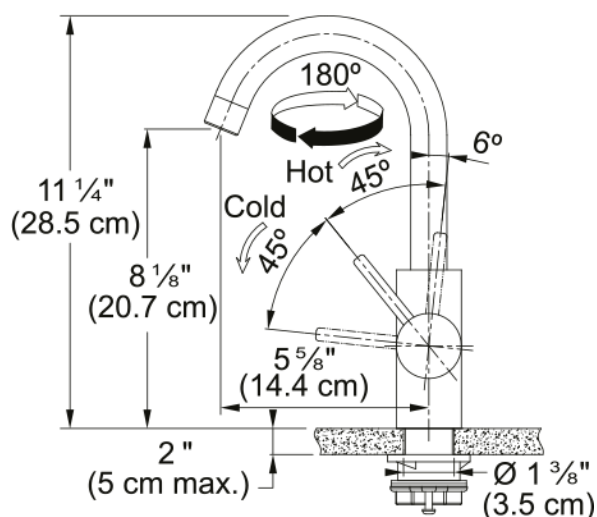

Eos Neo Bar Faucet - EOS-BR-IBK | 115.0685.307

11.25-in Single Handle Swivel Spout Bar Faucet in Industrial Black. The Eos Neo bar faucet combines all the advantages of a modern faucet in a straightforward design. The laminar aerator ensures a clear, non-splashing water stream with minimal noise, while the single handle allows for precise control over the amount and temperature of the water. This faucet is constructed with 304 stainless steel and delivers corrosion resistance inside and out. The durable PVD finish is resistant to scratching and the color never fades, even with frequent cleaning. ADA and AB100 compliant.

Aspect

Spout type	J - spout
Color	Industrial black
Type of material	Stainless steel 304

Product Dimensions

Faucet hole diameter	35 mm
Cartridge dimension	35 mm

Installation

Mounting type	Shank
Water supply hose connection	1/2"
Water supply hose length	800 mm