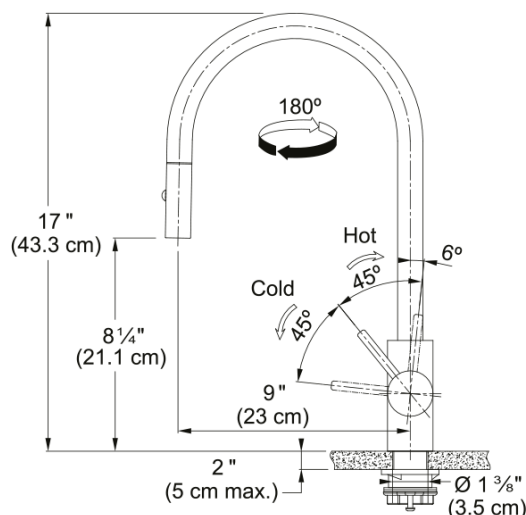

Eos Neo Pull-Down Faucet - EOS-PD-304 | 115.0685.298

17-in Single Handle Pull-Down Kitchen Faucet in Polished Chrome. The Eos Neo faucet combines all the advantages of a modern faucet in a straightforward design. Its tall spout makes it ideal for washing vegetables or filling large pots. The laminar aerator ensures a clear, non-splashing water stream with minimal noise, while the single handle allows for precise control over the amount and temperature of the water. This faucet is constructed with 304 stainless steel and delivers corrosion resistance inside and out. The pull-down spray head allows you to quickly toggle between a gentle stream or a powerful spray for efficient cleaning. ADA and AB100 compliant.

Aspect

Spout type	J - spout
Color	Stainless steel
Type of material	Stainless steel 304
Flexible pullout hose material	Nylon black
Spray head material	Stainless steel

Product Dimensions

Faucet hole diameter	35 mm
Cartridge dimension	35 mm

Installation

Mounting type	Shank
Water supply hose connection	1/2"
Water supply hose length	450 mm

Product specifications

Pressure	High pressure
Faucet type	Spray
Faucet operation	Side lever
Faucet rotation	180°