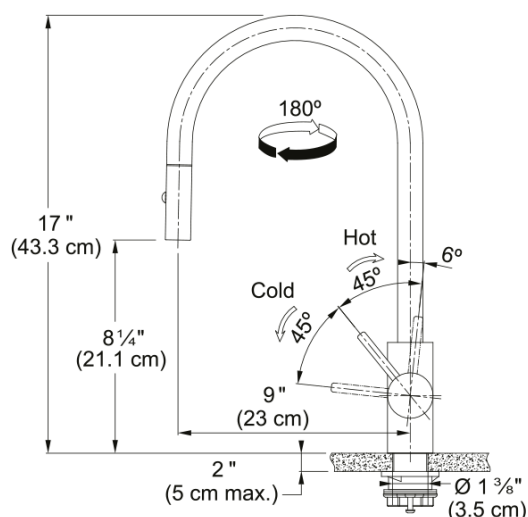

## Eos Neo Pull-Down Faucet - EOS-PD-316 | 115.0685.297

17-in Single Handle Pull-Down Kitchen Faucet in Stainless Steel. Manufactured with T316 stainless steel, one of the most corrosion-resistant grades available, this faucet can withstand rain, cold, snow, and heavy use. The laminar aerator ensures the delivery of a clear, non-splashing water stream, with very little noise. The high arc spout and pull-down dual spray head easily accommodates large pots and allows you to reach each corner of the sink. The handle has a 0 - 90 degree movement for a perfect temperature and water flow. Ideal for outdoor use. Pair with a Franke Outdoor Series stainless steel sink to create a highly functional and beautiful backyard oasis. ADA and AB100 compliant.

### Aspect

Spout type	J - spout
Color	Stainless steel
Type of material	Stainless steel 316
Flexible pullout hose material	Nylon black
Spray head material	Stainless steel

### Product Dimensions

Faucet hole diameter	35 mm
Cartridge dimension	35 mm

### Installation

Mounting type	Shank
Water supply hose connection	1/2"
Water supply hose length	450 mm