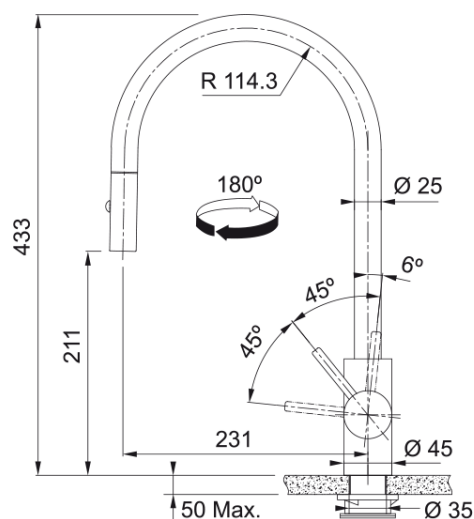

# Eos Neo Pull-Down Faucet - EOS-PD-ANT | 115.0700.765

17-in Single Handle Pull-Down Kitchen Faucet in Anthracite. The Eos Neo faucet combines all the advantages of a modern faucet in a straightforward design. Its tall spout makes it ideal for washing vegetables or filling large pots. The laminar aerator ensures a clear, non-splashing water stream with minimal noise, while the single handle allows for precise control over the amount and temperature of the water. This faucet is constructed with 304 stainless steel and delivers corrosion resistance inside and out. The durable PVD finish is resistant to scratching and the color never fades, even with frequent cleaning. The pull-down spray head allows you to quickly toggle between a gentle stream or a powerful spray for efficient cleaning. ADA and AB100 compliant.

## Aspect

Spout type	J - spout
Color	Anthracite
Type of material	Stainless steel 304
Flexible pullout hose material	Nylon black
Spray head material	Stainless steel

## Product Dimensions

Faucet hole diameter	35 mm
Cartridge dimension	35 mm

## Installation

Mounting type	Shank
Water supply hose connection	1/2"
Water supply hose length	800 mm