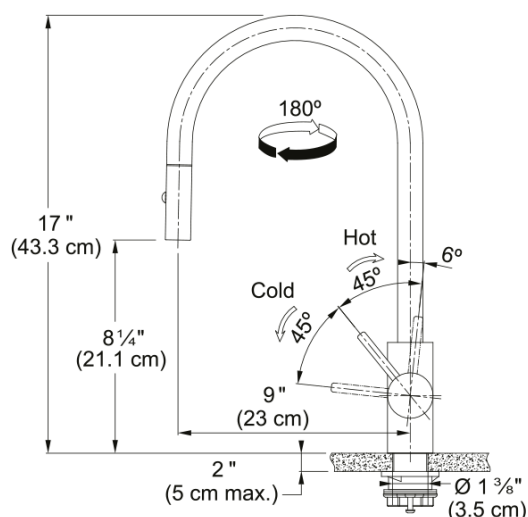

Eos Neo Pull-Down Faucet - EOS-PD-GLD | 115.0685.308

17-in Single Handle Pull-Down Kitchen Faucet in Gold. The Eos Neo faucet combines all the advantages of a modern faucet in a straightforward design. Its tall spout makes it ideal for washing vegetables or filling large pots. The laminar aerator ensures a clear, non-splashing water stream with minimal noise, while the single handle allows for precise control over the amount and temperature of the water. This faucet is constructed with 304 stainless steel and delivers corrosion resistance inside and out. The durable PVD finish is resistant to scratching and the color never fades, even with frequent cleaning. The pull-down spray head allows you to quickly toggle between a gentle stream or a powerful spray for efficient cleaning. ADA and AB100 compliant.

Aspect

Spout type	J - spout
Color	Gold
Type of material	Stainless steel 304
Flexible pullout hose material	Nylon grey
Spray head material	Stainless steel

Product Dimensions

Faucet hole diameter	35 mm
Cartridge dimension	35 mm

Installation

Mounting type	Shank
Water supply hose connection	1/2"
Water supply hose length	450 mm

Product specifications

Pressure	High pressure
Faucet type	Spray
Faucet operation	Side lever
Faucet rotation	360°