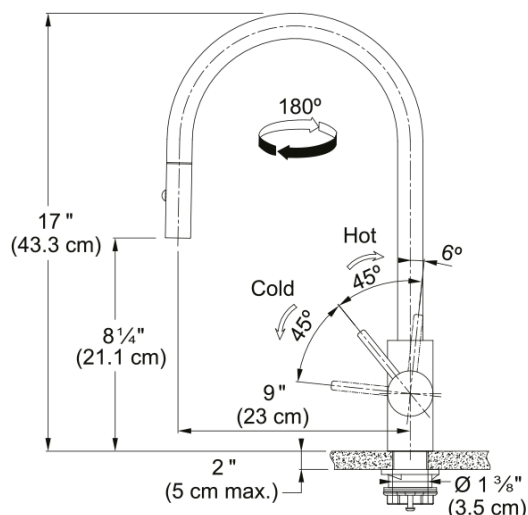

Eos Neo Pull-Down Faucet - EOS-PD-IBK | 115.0685.302

17-in Single Handle Pull-Down Kitchen Faucet in Industrial Black. The Eos Neo faucet combines all the advantages of a modern faucet in a straightforward design. Its tall spout makes it ideal for washing vegetables or filling large pots. The laminar aerator ensures a clear, non-splashing water stream with minimal noise, while the single handle allows for precise control over the amount and temperature of the water. This faucet is constructed with 304 stainless steel and delivers corrosion resistance inside and out. The durable PVD finish is resistant to scratching and the color never fades, even with frequent cleaning. The pull-down spray head allows you to quickly toggle between a gentle stream or a powerful spray for efficient cleaning. ADA and AB100 compliant.

Aspect

Spout type	J - spout
Color	Industrial black
Type of material	Stainless steel 304
Flexible pullout hose material	Nylon grey
Spray head material	Stainless steel

Product Dimensions

Faucet hole diameter	35 mm
Cartridge dimension	35 mm

Installation

Mounting type	Shank
Water supply hose connection	1/2"
Water supply hose length	450 mm

Product specifications

Pressure	High pressure
Faucet type	Spray
Faucet operation	Side lever
Faucet rotation	360°