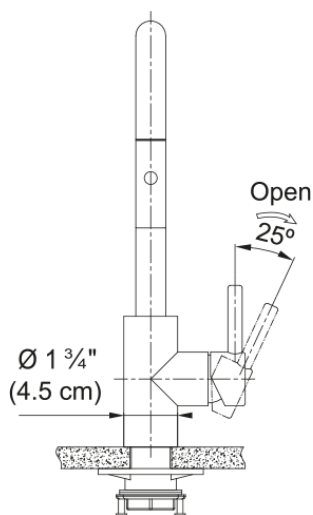

# Eos Neo Prep Faucet - EOS-PR-304 | 115.0685.299

14-in Single Handle Pull-Down Prep Kitchen Faucet in Stainless Steel. The Eos Neo faucet combines all the advantages of a modern faucet in a straightforward design. The laminar aerator ensures a clear, non-splashing water stream with minimal noise, while the single handle allows for precise control over the amount and temperature of the water. This faucet is constructed with 304 stainless steel and delivers corrosion resistance inside and out. The pull-down spray head allows you to quickly toggle between a gentle stream or a powerful spray for efficient cleaning. ADA and AB100 compliant.

## Aspect

Spout type	J - spout
Color	Stainless steel
Type of material	Stainless steel 304
Flexible pullout hose material	Nylon grey
Spray head material	Stainless steel

## Product Dimensions

Faucet hole diameter	35 mm
Cartridge dimension	35 mm

## Installation

Mounting type	Shank
Water supply hose connection	1/2"
Water supply hose length	800 mm