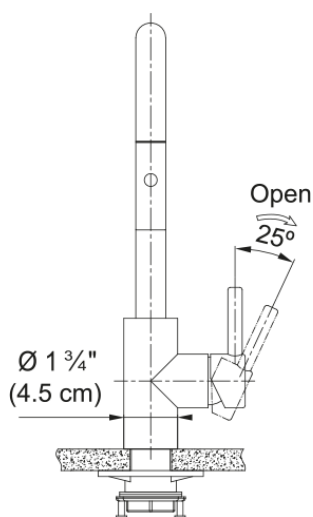

# Eos Neo Prep Faucet - EOS-PR-GLD | 115.0685.309

14-in Single Handle Pull-Down Prep Kitchen Faucet in Gold. The Eos Neo faucet combines all the advantages of a modern faucet in a straightforward design. The laminar aerator ensures a clear, non-splashing water stream with minimal noise, while the single handle allows for precise control over the amount and temperature of the water. This faucet is constructed with 304 stainless steel and delivers corrosion resistance inside and out. The durable PVD finish is resistant to scratching and the color never fades, even with frequent cleaning. The pull-down spray head allows you to quickly toggle between a gentle stream or a powerful spray for efficient cleaning. ADA and AB100 compliant.

## Aspect

Spout type	J - spout
Color	Gold
Type of material	Stainless steel 304
Flexible pullout hose material	Nylon grey
Spray head material	Stainless steel

## Product Dimensions

Faucet hole diameter	35 mm
Cartridge dimension	35 mm

## Installation

Mounting type	Shank
Water supply hose connection	1/2"
Water supply hose length	450 mm