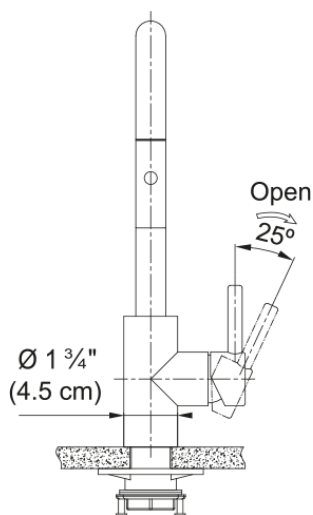

Eos Neo Prep Faucet - EOS-PR-IBK | 115.0685.303

14-in Single Handle Pull-Down Prep Kitchen Faucet in Industrial Black. The Eos Neo faucet combines all the advantages of a modern faucet in a straightforward design. The laminar aerator ensures a clear, non-splashing water stream with minimal noise, while the single handle allows for precise control over the amount and temperature of the water. This faucet is constructed with 304 stainless steel and delivers corrosion resistance inside and out. The durable PVD finish is resistant to scratching and the color never fades, even with frequent cleaning. The pull-down spray head allows you to quickly toggle between a gentle stream or a powerful spray for efficient cleaning. ADA and AB100 compliant.

Aspect

Spout type	J - spout
Color	Industrial black
Type of material	Stainless steel 304
Flexible pullout hose material	Nylon grey
Spray head material	Stainless steel

Product Dimensions

Faucet hole diameter	35 mm
Cartridge dimension	35 mm

Installation

Mounting type	Shank
Water supply hose connection	1/2"
Water supply hose length	450 mm

Product specifications

Pressure	High pressure
Faucet type	Spray
Faucet operation	Side lever
Faucet rotation	360°