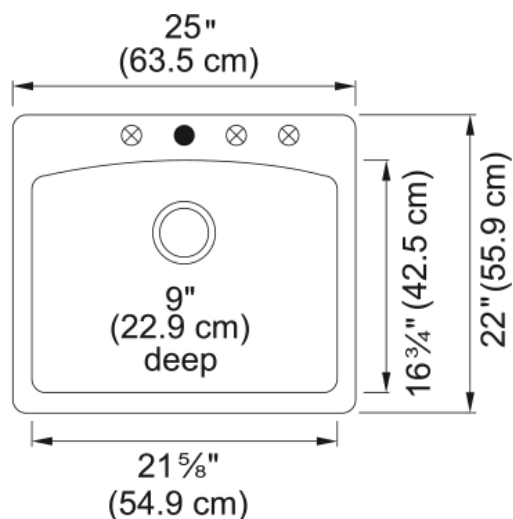

## Ellipse Dual Mount Sink - ESCH25229-1 | 114.0087.735

25.0-in. x 22.0-in. Champagne Granite Single Bowl Kitchen Sink. Franke Ellipse is an easy-to-maintain kitchen sink that will enhance the simple joys of cooking. Made with 80% quartz, the most durable component of granite; and bonded with 20% acrylic resin, and available in a variety of size and configuration options provides your kitchen with a long-lasting focal point through its classic style and enduring color options.

### Product Dimensions

Length (right to left)	25
Width (front to back)	22.008
Large bowl size: right to left	21.85
Large bowl size: front to back	16.89
Large bowl: depth	9.016

### Installation

Minimum cabinet size	27"
----------------------	-----

### Product specifications

Installation type	Topmount / drop in
Drain hole	3 1/2"
Position of drainer	No drainer