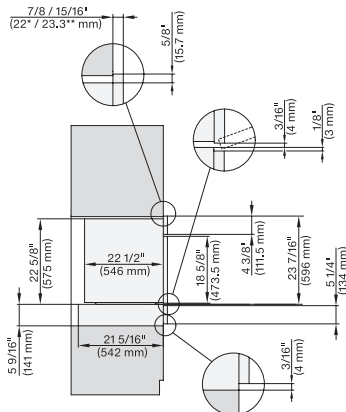

7/8" – 22* mm – Glass, 15/16" – 23.3** mm – Stainless steel

side view, Flush inset, combi, 650S, ESW

7/8" – 22* mm – Glass, 15/16" – 23.3** mm – Stainless steel

Einbau, Flush inset, combi, 450S, ESW

7/8" – 22* mm – Glass, 15/16" – 23.3** mm – Stainless steel, DGC: Minimum installation height 36" – 914 mm from floor to the device installation surface

Installation Flush inset, combi, 650S, ESW

7/8" – 22* mm – Glass, 15/16" – 23.3** mm – Stainless steel

side view, Proud, combi, DGC XL ESW

7/8" – 22* mm – Glass, 15/16" – 23.3** mm – Stainless steel, DGC: Minimum installation height 36" – 914 mm from floor to the device installation surface

side view, Proud, combi, 450S ESW

7/8" – 22* mm – Glass, 15/16" – 23.3** mm – Stainless steel

side view, Proud, combi, 650S, ESW

7/8" – 22* mm – Glass, 15/16" – 23.3** mm – Stainless steel

Installation Proud, combi, 450S ESW

DGC: Minimum installation height 36" – 914 mm from floor to the device installation surface

ESW 7010 AM

Handleless Gourmet warming drawer, 24" width and 5 5/8" height for preheating dishware, keeping food warm, and Slow Roasting.