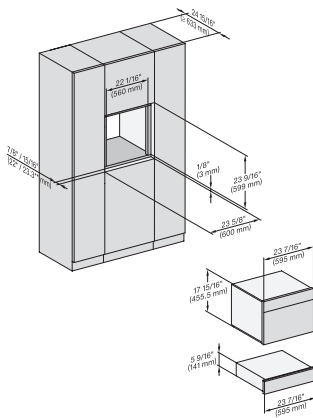

Number of phases	1
Connection wire with plug	•
Wire length in ft. (m)	6 (2.0)
Standard accessories	
Non-slip liner	1

ESW 7010 AM

Handleless Gourmet warming drawer, 24" width and 5 5/8" height for preheating dishware, keeping food warm, and Slow Roasting.

side view, Flush inset, DGC combi XL, ESW

7/8" – 22* mm – Glass, 15/16" – 23.3** mm – Stainless steel, DGC: Minimum installation height 36" – 914 mm from floor to the device installation surface

side view, Flush inset, combi, 450S, ESW

7/8" – 22* mm – Glass, 15/16" – 23.3** mm – Stainless steel

side view, Flush inset, combi, 650S, ESW

7/8" – 22* mm – Glass, 15/16" – 23.3** mm – Stainless steel

Einbau, Flush inset, combi, 450S, ESW

7/8" – 22* mm – Glass, 15/16" – 23.3** mm – Stainless steel, DGC: Minimum installation height 36" – 914 mm from floor to the device installation surface

Installation Flush inset, combi, 650S, ESW

7/8" – 22* mm – Glass, 15/16" – 23.3** mm – Stainless steel

side view, Proud, combi, DGC XL ESW

7/8" – 22* mm – Glass, 15/16" – 23.3** mm – Stainless steel, DGC: Minimum installation height 36" – 914 mm from floor to the device installation surface