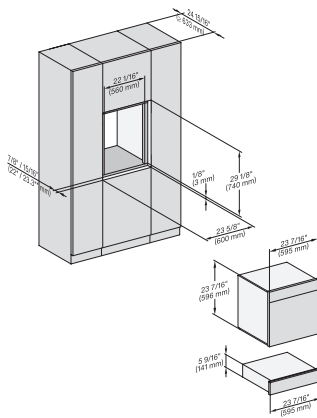

side view, Flush inset, DGC combi XL, ESW

7/8" – 22* mm – Glass, 15/16" – 23.3** mm – Stainless steel, DGC: Minimum installation height 36" – 914 mm from floor to the device installation surface

side view, Flush inset, combi, 450S, ESW

7/8" – 22* mm – Glass, 15/16" – 23.3** mm – Stainless steel

side view, Flush inset, combi, 650S, ESW

7/8" – 22* mm – Glass, 15/16" – 23.3** mm – Stainless steel

Einbau, Flush inset, combi, 450S, ESW

7/8" – 22* mm – Glass, 15/16" – 23.3** mm – Stainless steel, DGC: Minimum installation height 36" – 914 mm from floor to the device installation surface

Installation Flush inset, combi, 650S, ESW

7/8" – 22* mm – Glass, 15/16" – 23.3** mm – Stainless steel

side view, Proud, combi, DGC XL ESW

7/8" – 22* mm – Glass, 15/16" – 23.3** mm – Stainless steel, DGC: Minimum installation height 36" – 914 mm from floor to the device installation surface

DGC: Minimum installation height 36" – 914 mm from floor to the device installation surface

ESW 7010 AM

Handleless Gourmet warming drawer, 24" width and 5 5/8" height for preheating dishware, keeping food warm, and Slow Roasting.