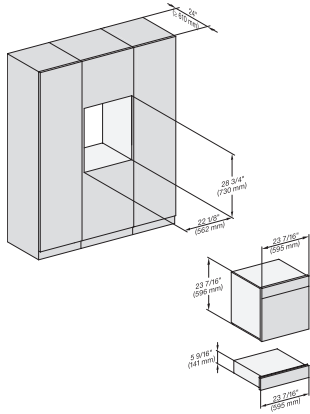

7/8" – 22* mm – Glass, 15/16" – 23.3** mm – Stainless steel

side view, Flush inset, combi, 650S, ESW

7/8" – 22* mm – Glass, 15/16" – 23.3** mm – Stainless steel

Einbau, Flush inset, combi, 450S, ESW

7/8" – 22* mm – Glass, 15/16" – 23.3** mm – Stainless steel, DGC: Minimum installation height 36" – 914 mm from floor to the device installation surface

Installation Flush inset, combi, 650S, ESW

7/8" – 22* mm – Glass, 15/16" – 23.3** mm – Stainless steel

side view, Proud, combi, DGC XL ESW

7/8" – 22* mm – Glass, 15/16" – 23.3** mm – Stainless steel, DGC: Minimum installation height 36" – 914 mm from floor to the device installation surface

side view, Proud, combi, 450S ESW

7/8" – 22* mm – Glass, 15/16" – 23.3** mm – Stainless steel

side view, Proud, combi, 650S, ESW

7/8" – 22* mm – Glass, 15/16" – 23.3** mm – Stainless steel

Installation Proud, combi, 450S ESW

DGC: Minimum installation height 36" – 914 mm from floor to the device installation surface

ESW 7010 AM

Handleless Gourmet warming drawer, 24" width and 5 5/8" height for preheating dishware, keeping food warm, and Slow Roasting.