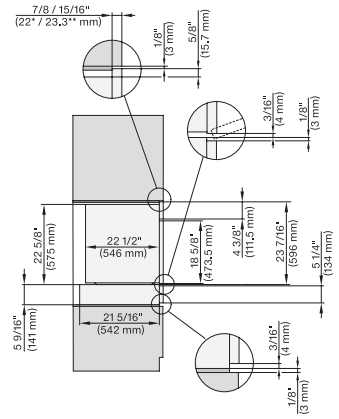

Number of phases	1
Connection wire with plug	•
Wire length in ft. (m)	6 (2.0)
Standard accessories	
Non-slip liner	1

ESW 7010 AM

Handleless Gourmet warming drawer, 24" width and 5 5/8" height for preheating dishware, keeping food warm, and Slow Roasting.

side view, Flush inset, DGC combi XL, ESW

7/8" – 22* mm – Glass, 15/16" – 23.3** mm – Stainless steel, DGC: Minimum installation height 36" – 914 mm from floor to the device installation surface

side view, Flush inset, combi, 450S, ESW

7/8" – 22* mm – Glass, 15/16" – 23.3** mm – Stainless steel

side view, Flush inset, combi, 650S, ESW

7/8" – 22* mm – Glass, 15/16" – 23.3** mm – Stainless steel

Einbau, Flush inset, combi, 450S, ESW

7/8" – 22* mm – Glass, 15/16" – 23.3** mm – Stainless steel, DGC: Minimum installation height 36" – 914 mm from floor to the device installation surface

Installation Flush inset, combi, 650S, ESW

7/8" – 22* mm – Glass, 15/16" – 23.3** mm – Stainless steel

side view, Proud, combi, DGC XL ESW

7/8" – 22* mm – Glass, 15/16" – 23.3** mm – Stainless steel, DGC: Minimum installation height 36" – 914 mm from floor to the device installation surface