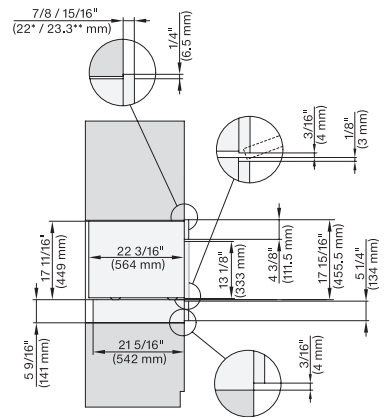

side view, Flush inset, DGC combi XL, ESW

7/8" – 22* mm – Glass, 15/16" – 23.3** mm – Stainless steel, DGC: Minimum installation height 36" – 914 mm from floor to the device installation surface

side view, Flush inset, combi, 450S, ESW

7/8" – 22* mm – Glass, 15/16" – 23.3** mm – Stainless steel

side view, Flush inset, combi, 650S, ESW

7/8" – 22* mm – Glass, 15/16" – 23.3** mm – Stainless steel

Einbau, Flush inset, combi, 450S, ESW

7/8" – 22* mm – Glass, 15/16" – 23.3** mm – Stainless steel, DGC: Minimum installation height 36" – 914 mm from floor to the device installation surface

Installation Flush inset, combi, 650S, ESW

7/8" – 22* mm – Glass, 15/16" – 23.3** mm – Stainless steel

side view, Proud, combi, DGC XL ESW

7/8" – 22* mm – Glass, 15/16" – 23.3** mm – Stainless steel, DGC: Minimum installation height 36" – 914 mm from floor to the device installation surface

side view, Proud, combi, 450S ESW

7/8" – 22* mm – Glass, 15/16" – 23.3** mm – Stainless steel

side view, Proud, combi, 650S, ESW

7/8" – 22* mm – Glass, 15/16" – 23.3** mm – Stainless steel

Installation Proud, combi, 450S ESW