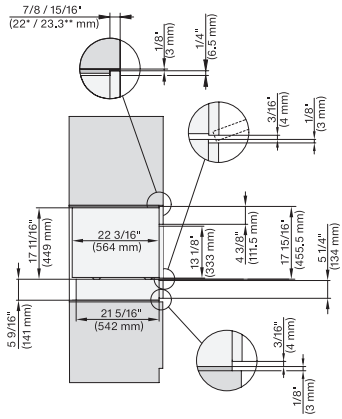

ESW 7010 AM

Handleless Gourmet warming drawer, 24" width and 5 5/8" height
for preheating dishware, keeping food warm, and Slow Roasting.

EAN: 4002516487319 / Material number: 11794740 /
Old Material Number: 30701030USA

Number of phases	1
Connection wire with plug	•
Wire length in ft. (m)	6 (2.0)
Standard accessories	
Non-slip liner	1

ESW 7010 AM

Handleless Gourmet warming drawer, 24" width and 5 5/8" height for preheating dishware, keeping food warm, and Slow Roasting.

side view, Flush inset, DGC combi XL, ESW

7/8" – 22* mm – Glass, 15/16" – 23.3** mm – Stainless steel, DGC: Minimum installation height 36" – 914 mm from floor to the device installation surface

side view, Flush inset, combi, 450S, ESW

7/8" – 22* mm – Glass, 15/16" – 23.3** mm – Stainless steel

side view, Flush inset, combi, 650S, ESW

7/8" – 22* mm – Glass, 15/16" – 23.3** mm – Stainless steel

Einbau, Flush inset, combi, 450S, ESW

7/8" – 22* mm – Glass, 15/16" – 23.3** mm – Stainless steel, DGC: Minimum installation height 36" – 914 mm from floor to the device installation surface