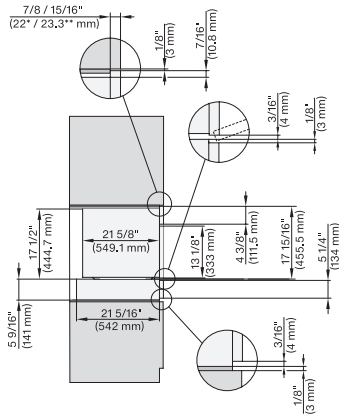

Number of phases	1
Connection wire with plug	•
Wire length in ft. (m)	6 (2.0)
Standard accessories	
Non-slip liner	1

ESW 7010 AM

Handleless Gourmet warming drawer, 24" width and 5 5/8" height for preheating dishware, keeping food warm, and Slow Roasting.

side view, Flush inset, DGC combi XL, ESW

7/8" – 22* mm – Glass, 15/16" – 23.3** mm – Stainless steel, DGC: Minimum installation height 36" – 914 mm from floor to the device installation surface

side view, Flush inset, combi, 450S, ESW

7/8" – 22* mm – Glass, 15/16" – 23.3** mm – Stainless steel

side view, Flush inset, combi, 650S, ESW

7/8" – 22* mm – Glass, 15/16" – 23.3** mm – Stainless steel

Einbau, Flush inset, combi, 450S, ESW

7/8" – 22* mm – Glass, 15/16" – 23.3** mm – Stainless steel, DGC: Minimum installation height 36" – 914 mm from floor to the device installation surface

Installation Flush inset, combi, 650S, ESW

7/8" – 22* mm – Glass, 15/16" – 23.3** mm – Stainless steel

side view, Proud, combi, DGC XL ESW

7/8" – 22* mm – Glass, 15/16" – 23.3** mm – Stainless steel, DGC: Minimum installation height 36" – 914 mm from floor to the device installation surface