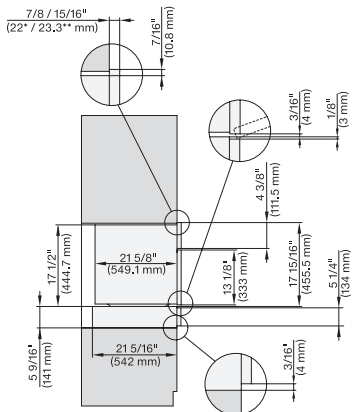

side view, Flush inset, DGC combi XL, ESW

7/8" – 22* mm – Glass, 15/16" – 23.3** mm – Stainless steel, DGC: Minimum installation height 36" – 914 mm from floor to the device installation surface

side view, Flush inset, combi, 450S, ESW

7/8" – 22* mm – Glass, 15/16" – 23.3** mm – Stainless steel

side view, Flush inset, combi, 650S, ESW

7/8" – 22* mm – Glass, 15/16" – 23.3** mm – Stainless steel

Einbau, Flush inset, combi, 450S, ESW

7/8" – 22* mm – Glass, 15/16" – 23.3** mm – Stainless steel, DGC: Minimum installation height 36" – 914 mm from floor to the device installation surface

Installation Flush inset, combi, 650S, ESW

7/8" – 22* mm – Glass, 15/16" – 23.3** mm – Stainless steel

side view, Proud, combi, DGC XL ESW

7/8" – 22* mm – Glass, 15/16" – 23.3** mm – Stainless steel, DGC: Minimum installation height 36" – 914 mm from floor to the device installation surface

side view, Proud, combi, 450S ESW

7/8" – 22* mm – Glass, 15/16" – 23.3** mm – Stainless steel

side view, Proud, combi, 650S, ESW

7/8" – 22* mm – Glass, 15/16" – 23.3** mm – Stainless steel

Installation Proud, combi, 450S ESW