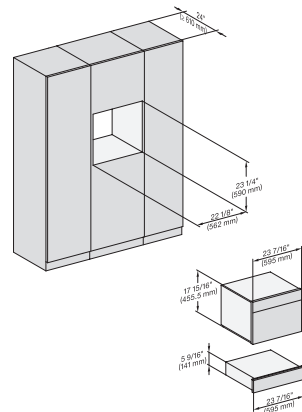

Installation Proud, combi, 450S ESW

DGC: Minimum installation height 36" – 914 mm from floor to the device installation surface