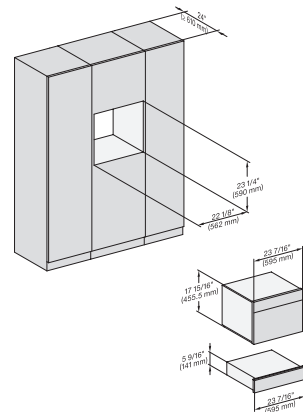

Installation Proud, combi, 450S ESW

DGC: Minimum installation height 36" – 914 mm from floor to the device installation surface