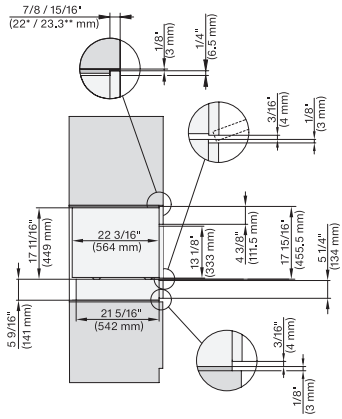

ESW 7010 AM

Handleless Gourmet warming drawer, 24" width and 5 5/8" height  
for preheating dishware, keeping food warm, and Slow Roasting.

EAN: 4002516487210 / Material number: 11794720 /  
Old Material Number: 30701020USA

## ESW 7010 AM

Handleless Gourmet warming drawer, 24" width and 5 5/8" height for preheating dishware, keeping food warm, and Slow Roasting.

side view, Flush inset, DGC combi XL, ESW

7/8" – 22\* mm – Glass, 15/16" – 23.3\*\* mm – Stainless steel, DGC: Minimum installation height 36" – 914 mm from floor to the device installation surface

side view, Flush inset, combi, 450S, ESW

7/8" – 22\* mm – Glass, 15/16" – 23.3\*\* mm – Stainless steel

side view, Flush inset, combi, 650S, ESW

7/8" – 22\* mm – Glass, 15/16" – 23.3\*\* mm – Stainless steel

Einbau, Flush inset, combi, 450S, ESW

7/8" – 22\* mm – Glass, 15/16" – 23.3\*\* mm – Stainless steel, DGC: Minimum installation height 36" – 914 mm from floor to the device installation surface

Installation Flush inset, combi, 650S, ESW