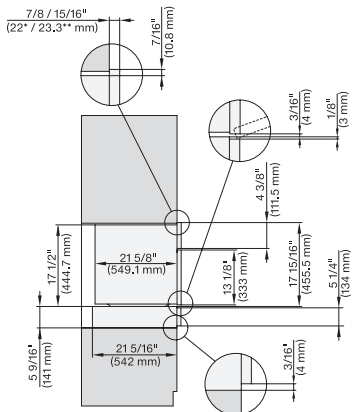

## ESW 7010 AM

Handleless Gourmet warming drawer, 24" width and 5 5/8" height for preheating dishware, keeping food warm, and Slow Roasting.

side view, Flush inset, DGC combi XL, ESW

7/8" – 22\* mm – Glass, 15/16" – 23.3\*\* mm – Stainless steel, DGC: Minimum installation height 36" – 914 mm from floor to the device installation surface

side view, Flush inset, combi, 450S, ESW

7/8" – 22\* mm – Glass, 15/16" – 23.3\*\* mm – Stainless steel

side view, Flush inset, combi, 650S, ESW

7/8" – 22\* mm – Glass, 15/16" – 23.3\*\* mm – Stainless steel

Einbau, Flush inset, combi, 450S, ESW

7/8" – 22\* mm – Glass, 15/16" – 23.3\*\* mm – Stainless steel, DGC: Minimum installation height 36" – 914 mm from floor to the device installation surface

Installation Flush inset, combi, 650S, ESW

7/8" – 22\* mm – Glass, 15/16" – 23.3\*\* mm – Stainless steel

side view, Proud, combi, DGC XL ESW

7/8" – 22\* mm – Glass, 15/16" – 23.3\*\* mm – Stainless steel, DGC: Minimum installation height 36" – 914 mm from floor to the device installation surface