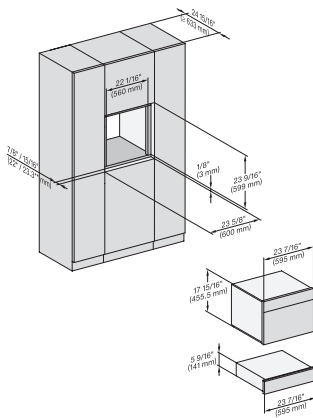

## ESW 7010 AM

Handleless Gourmet warming drawer, 24" width and 5 5/8" height for preheating dishware, keeping food warm, and Slow Roasting.

side view, Flush inset, DGC combi XL, ESW

7/8" – 22\* mm – Glass, 15/16" – 23.3\*\* mm – Stainless steel, DGC: Minimum installation height 36" – 914 mm from floor to the device installation surface

side view, Flush inset, combi, 450S, ESW

7/8" – 22\* mm – Glass, 15/16" – 23.3\*\* mm – Stainless steel

side view, Flush inset, combi, 650S, ESW

7/8" – 22\* mm – Glass, 15/16" – 23.3\*\* mm – Stainless steel

Einbau, Flush inset, combi, 450S, ESW

7/8" – 22\* mm – Glass, 15/16" – 23.3\*\* mm – Stainless steel, DGC: Minimum installation height 36" – 914 mm from floor to the device installation surface

Installation Flush inset, combi, 650S, ESW

7/8" – 22\* mm – Glass, 15/16" – 23.3\*\* mm – Stainless steel

side view, Proud, combi, DGC XL ESW

7/8" – 22\* mm – Glass, 15/16" – 23.3\*\* mm – Stainless steel, DGC: Minimum installation height 36" – 914 mm from floor to the device installation surface