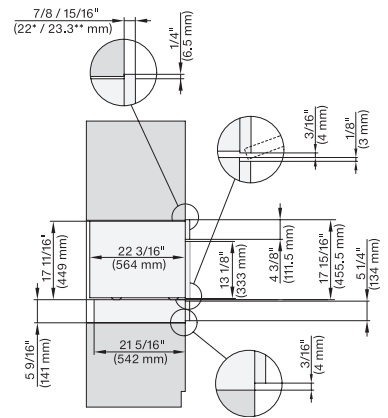

## ESW 7010 AM

Handleless Gourmet warming drawer, 24" width and 5 5/8" height for preheating dishware, keeping food warm, and Slow Roasting.

side view, Flush inset, DGC combi XL, ESW

7/8" – 22\* mm – Glass, 15/16" – 23.3\*\* mm – Stainless steel, DGC: Minimum installation height 36" – 914 mm from floor to the device installation surface

side view, Flush inset, combi, 450S, ESW

7/8" – 22\* mm – Glass, 15/16" – 23.3\*\* mm – Stainless steel

side view, Flush inset, combi, 650S, ESW

7/8" – 22\* mm – Glass, 15/16" – 23.3\*\* mm – Stainless steel

Einbau, Flush inset, combi, 450S, ESW

7/8" – 22\* mm – Glass, 15/16" – 23.3\*\* mm – Stainless steel, DGC: Minimum installation height 36" – 914 mm from floor to the device installation surface

Installation Flush inset, combi, 650S, ESW

7/8" – 22\* mm – Glass, 15/16" – 23.3\*\* mm – Stainless steel

side view, Proud, combi, DGC XL ESW

7/8" – 22\* mm – Glass, 15/16" – 23.3\*\* mm – Stainless steel, DGC: Minimum installation height 36" – 914 mm from floor to the device installation surface