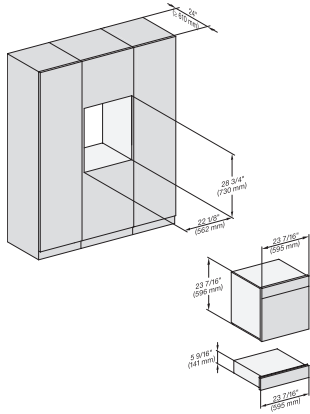

ESW 7010 AM

Handleless Gourmet warming drawer, 24" width and 5 5/8" height for preheating dishware, keeping food warm, and Slow Roasting.

Installation Proud, combi, 650S ESW