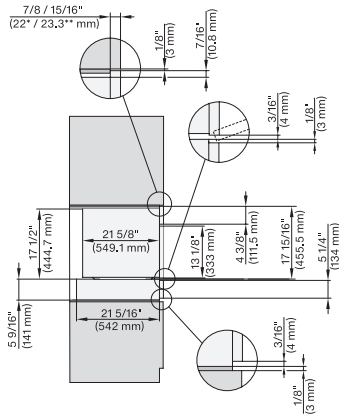

Fuse rating in A	16
Number of phases	1
Connection wire with plug	•
Wire length in ft. (m)	6 (2.0)
<b>Standard accessories</b>	
Non-slip liner	1

## ESW 7010 AM

Handleless Gourmet warming drawer, 24" width and 5 5/8" height for preheating dishware, keeping food warm, and Slow Roasting.

side view, Flush inset, DGC combi XL, ESW

7/8" – 22\* mm – Glass, 15/16" – 23.3\*\* mm – Stainless steel, DGC: Minimum installation height 36" – 914 mm from floor to the device installation surface

side view, Flush inset, combi, 450S, ESW

7/8" – 22\* mm – Glass, 15/16" – 23.3\*\* mm – Stainless steel

side view, Flush inset, combi, 650S, ESW

7/8" – 22\* mm – Glass, 15/16" – 23.3\*\* mm – Stainless steel

Einbau, Flush inset, combi, 450S, ESW

7/8" – 22\* mm – Glass, 15/16" – 23.3\*\* mm – Stainless steel, DGC: Minimum installation height 36" – 914 mm from floor to the device installation surface

Installation Flush inset, combi, 650S, ESW