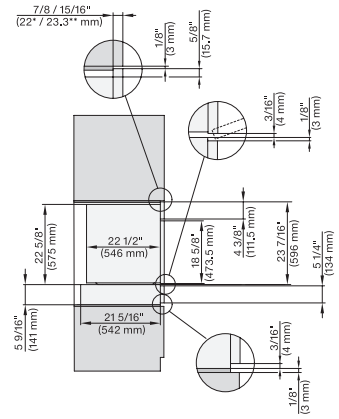

## ESW 7010 AM

Handleless Gourmet warming drawer, 24" width and 5 5/8" height for preheating dishware, keeping food warm, and Slow Roasting.

side view, Flush inset, DGC combi XL, ESW

7/8" – 22\* mm – Glass, 15/16" – 23.3\*\* mm – Stainless steel, DGC: Minimum installation height 36" – 914 mm from floor to the device installation surface

side view, Flush inset, combi, 450S, ESW

7/8" – 22\* mm – Glass, 15/16" – 23.3\*\* mm – Stainless steel

side view, Flush inset, combi, 650S, ESW

7/8" – 22\* mm – Glass, 15/16" – 23.3\*\* mm – Stainless steel

Einbau, Flush inset, combi, 450S, ESW

7/8" – 22\* mm – Glass, 15/16" – 23.3\*\* mm – Stainless steel, DGC: Minimum installation height 36" – 914 mm from floor to the device installation surface

Installation Flush inset, combi, 650S, ESW

7/8" – 22\* mm – Glass, 15/16" – 23.3\*\* mm – Stainless steel

side view, Proud, combi, DGC XL ESW

7/8" – 22\* mm – Glass, 15/16" – 23.3\*\* mm – Stainless steel, DGC: Minimum installation height 36" – 914 mm from floor to the device installation surface