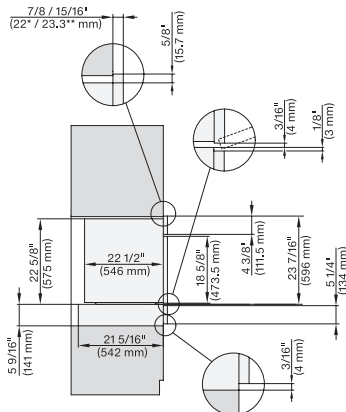

side view, Flush inset, combi, 450S, ESW

7/8" – 22\* mm – Glass, 15/16" – 23.3\*\* mm – Stainless steel

side view, Flush inset, combi, 650S, ESW

7/8" – 22\* mm – Glass, 15/16" – 23.3\*\* mm – Stainless steel

Einbau, Flush inset, combi, 450S, ESW

7/8" – 22\* mm – Glass, 15/16" – 23.3\*\* mm – Stainless steel, DGC: Minimum installation height 36" – 914 mm from floor to the device installation surface

Installation Flush inset, combi, 650S, ESW

7/8" – 22\* mm – Glass, 15/16" – 23.3\*\* mm – Stainless steel

side view, Proud, combi, DGC XL ESW

7/8" – 22\* mm – Glass, 15/16" – 23.3\*\* mm – Stainless steel, DGC: Minimum installation height 36" – 914 mm from floor to the device installation surface

side view, Proud, combi, 450S ESW

7/8" – 22\* mm – Glass, 15/16" – 23.3\*\* mm – Stainless steel

side view, Proud, combi, 650S, ESW

7/8" – 22\* mm – Glass, 15/16" – 23.3\*\* mm – Stainless steel

Installation Proud, combi, 450S ESW