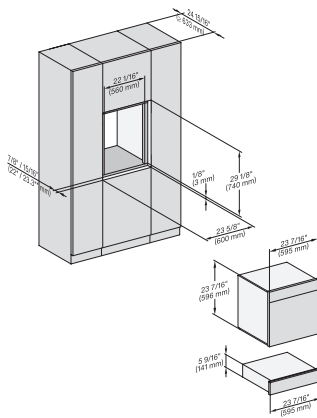

## ESW 7010 AM

Handleless Gourmet warming drawer, 24" width and 5 5/8" height for preheating dishware, keeping food warm, and Slow Roasting.

side view, Flush inset, DGC combi XL, ESW

7/8" – 22\* mm – Glass, 15/16" – 23.3\*\* mm – Stainless steel, DGC: Minimum installation height 36" – 914 mm from floor to the device installation surface

side view, Flush inset, combi, 450S, ESW

7/8" – 22\* mm – Glass, 15/16" – 23.3\*\* mm – Stainless steel

side view, Flush inset, combi, 650S, ESW

7/8" – 22\* mm – Glass, 15/16" – 23.3\*\* mm – Stainless steel

Einbau, Flush inset, combi, 450S, ESW

7/8" – 22\* mm – Glass, 15/16" – 23.3\*\* mm – Stainless steel, DGC: Minimum installation height 36" – 914 mm from floor to the device installation surface

Installation Flush inset, combi, 650S, ESW

7/8" – 22\* mm – Glass, 15/16" – 23.3\*\* mm – Stainless steel

side view, Proud, combi, DGC XL ESW

7/8" – 22\* mm – Glass, 15/16" – 23.3\*\* mm – Stainless steel, DGC: Minimum installation height 36" – 914 mm from floor to the device installation surface