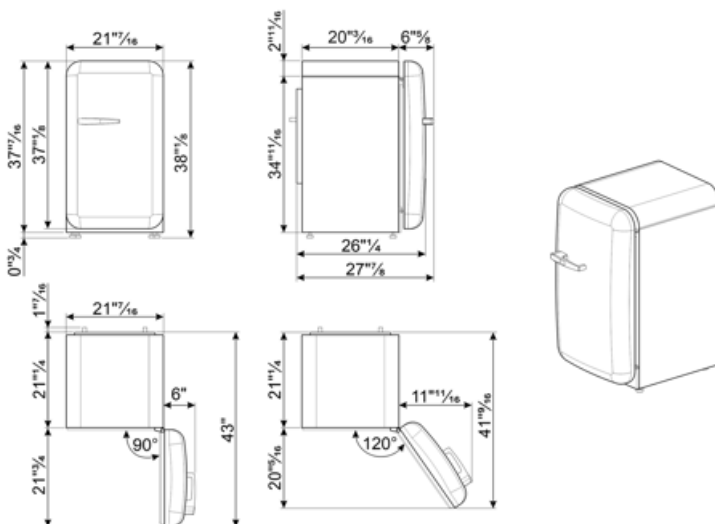

Internal freezer compartment   Yes

Other technical features

Temperature setting type	Electro-mechanical
No. of compressors	1
Refrigerant gas type	R600a
Foam agent	Cyclopentane

Performance / Energy Label

Total volume	4.48 cu. ft.	Refrigerator volume	3.85 cu. ft.
Noise level	37 dB(A) re 1 pW	Climatic class	SN, N, ST, T
Freezer capacity	0.64 cu. ft.		

Electrical Connection

Plug	(A) USA & Mexico	Voltage (V)	120 V
Electrical connection rating	110 W	Frequency (Hz)	60 Hz
Current	1.25 A	Power cord length	70 7/8 "