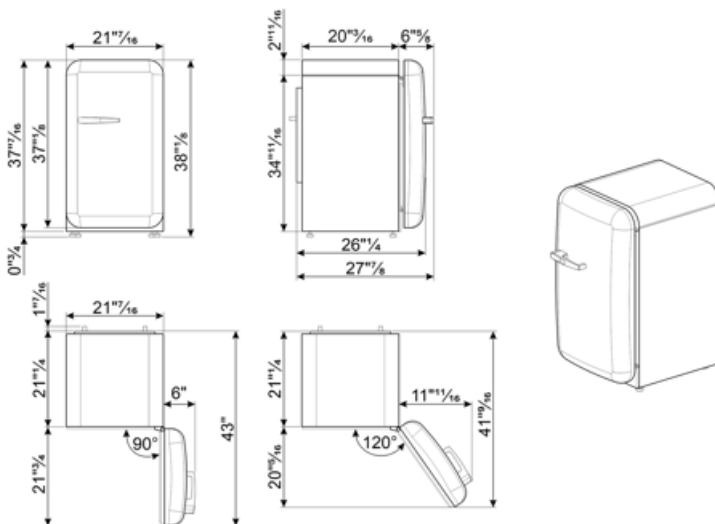

Internal freezer compartment   Yes

Other technical features

Temperature setting type	Electro-mechanical
No. of compressors	1
Refrigerant gas type	R600a
Compressor type	Standard
Foam agent	Cyclopentane

Performance / Energy Label

Noise level	37 dB(A) re 1 pW	Refrigerator volume	3.85 cu. ft.
Freezer capacity	0.64 cu. ft.	Climatic class	SN, N, ST, T

Electrical Connection

Plug	(A) USA & Mexico	Voltage (V)	120 V
Electrical connection rating	110 W	Frequency (Hz)	60 Hz
Current	1.25 A	Power cord length	70 7/8 "