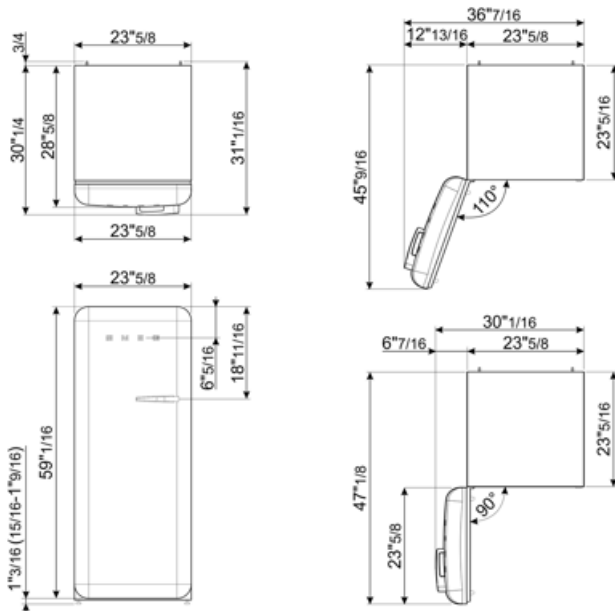

Freezer features

Internal freezer compartment   Yes

Other technical features

Door open alarm	Acoustic and visual
Temperature setting type	Electronic
No. of compressors	1
Refrigerant gas type	R600a
Compressor type	Inverter
Foam agent	Cyclopentane

Electrical Connection

Plug	(A) USA & Mexico	Frequency (Hz)	50/60 Hz
Current	2,2 A	Power cord length	70 7/8 "
Voltage (V)	120 V