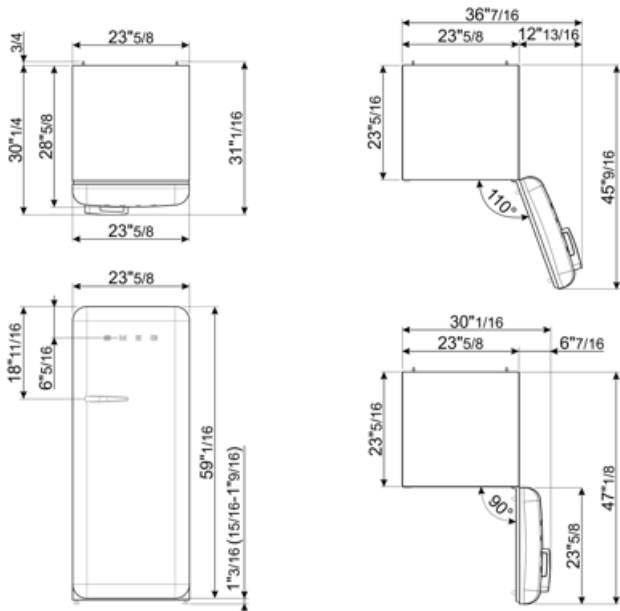

Refrigerator Inner Door

No. of door shelves with transparent cover	2	No. of bottle shelves	1
Number of adjustable door shelves	2	Door bin with wire support	Yes
Adjustable door bins with wire support	Yes		

Electrical Connection

Plug	(A) USA & Mexico	Frequency (Hz)	50/60 Hz
Current	2,2 A	Power cord length	70 7/8 "
Voltage (V)	120 V		

Symbols glossary (TT)

The automatic defrost system works by automatically defrosting at regular intervals eliminating the need to defrost altogether.