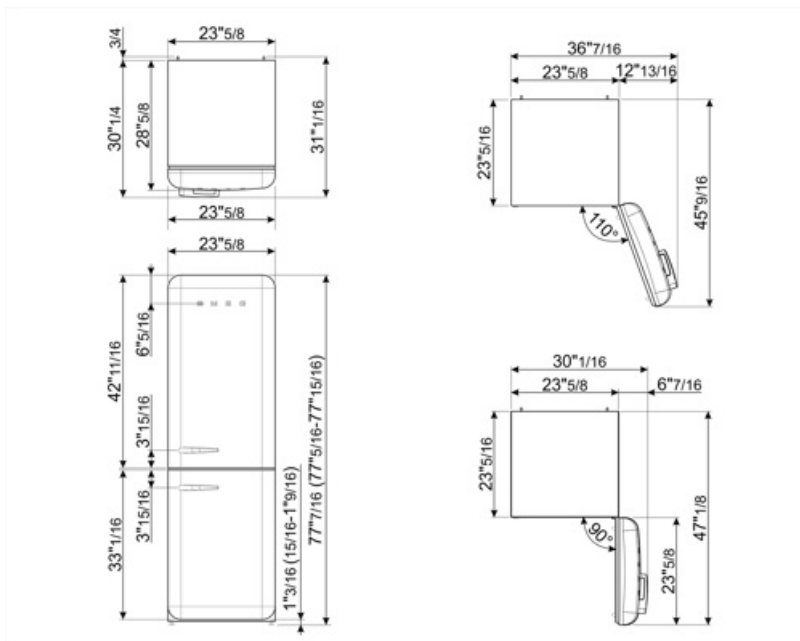

Freezer capacity 3.99 cu. ft.

Electrical Connection

Plug (A) USA & Mexico

Voltage (V) 115 V

Electrical connection rating 127 W
Current 1.2 A

Frequency (Hz) 50/60 Hz
Power cord length 70 7/8 "

Symbols glossary (TT)