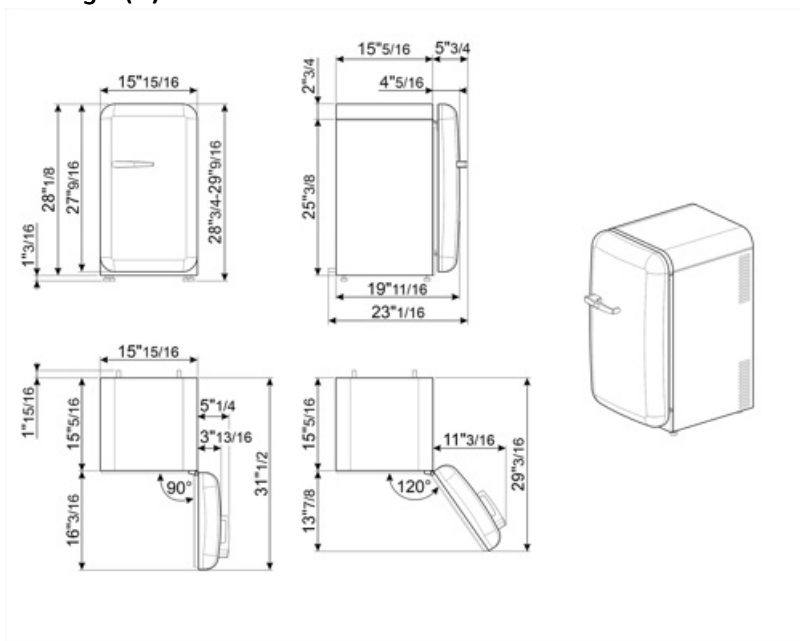

No. of compressors	1
Refrigerant gas type	R600a
Foam agent	Cyclopentane

Performance / Energy Label

Noise level	40 dB(A) re 1 pW	Climatic class	SN, N, ST, T

Electrical Connection

Plug	(A) USA & Mexico	Frequency (Hz)	60 Hz
Current	0,89 A	Power cord length	70 7/8 "
Voltage (V)	110 V