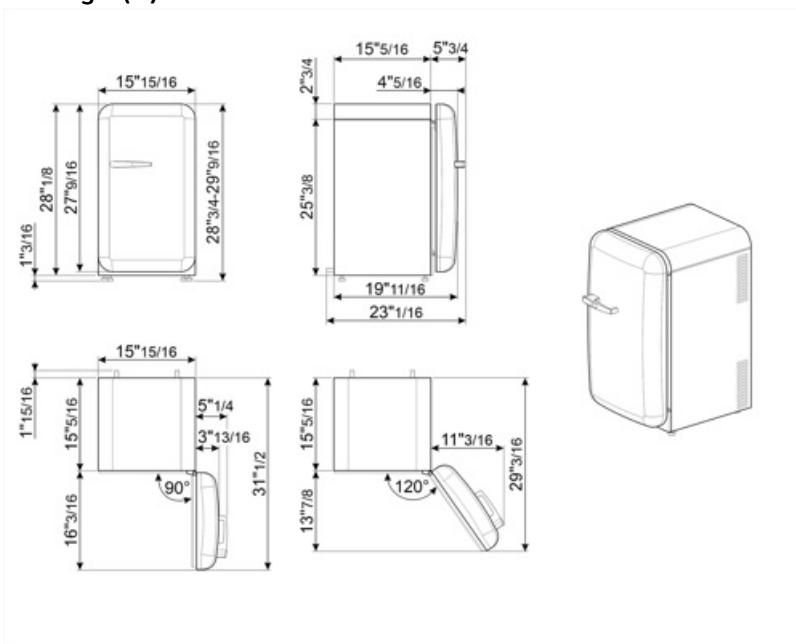

Foam agent

Cyclopentane

Performance / Energy Label

Noise level	40 dB(A) re 1 pW	Climatic class	SN, N, ST, T

Electrical Connection

Plug	(A) USA & Mexico	Frequency (Hz)	60 Hz
Current	0.89 A	Power cord length	70 7/8 "
Voltage (V)	110 V